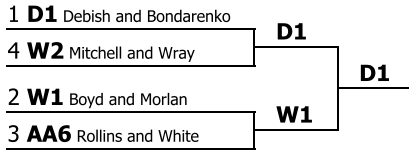

Christmas Classic - Friday/Saturday
2 Person Parliamentary Debate
Elimination round bracket

This tournament is being run using SpeechWire Tournament Services software - www.SpeechWire.com.
© 2004-2019 Ben Stewart - All Rights Reserved. SpeechWire version 4.22.000.