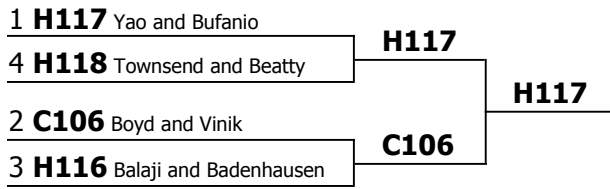

The College of New Jersey's 1st Annual Tournament
Varsity Public Forum Debate
Elimination round bracket

This tournament is being run using SpeechWire Tournament Services software - www.SpeechWire.com.
© 2004-2013 Ben Stewart - All Rights Reserved. SpeechWire version 4.19.004.