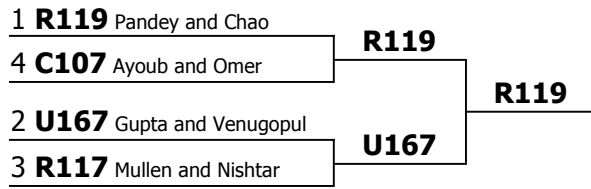

The College of New Jersey's 1st Annual Tournament
Novice Public Forum Debate
Elimination round bracket

This tournament is being run using SpeechWire Tournament Services software - www.SpeechWire.com.
© 2004-2013 Ben Stewart - All Rights Reserved. SpeechWire version 4.19.004.