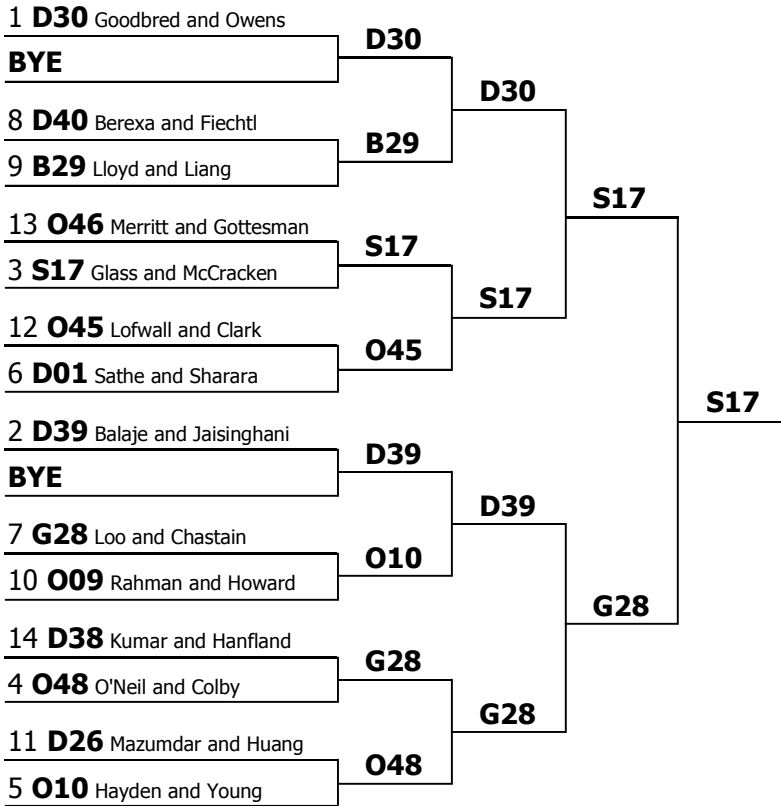

Smoky Mountain Invitational Public Forum Debate Elimination round bracket

This tournament is being run using SpeechWire Tournament Services software - www.SpeechWire.com.
© 2004-2019 Ben Stewart - All Rights Reserved. SpeechWire version 4.21.006.