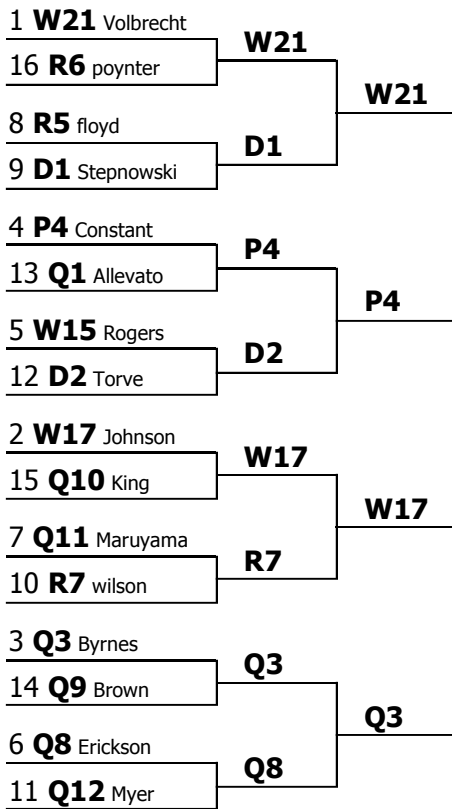

Off-Broadway Swing (Saturday)

IPDA Debate

Elimination round bracket

This tournament is being run using SpeechWire Tournament Services software - www.SpeechWire.com.
© 2004-2017 Ben Stewart - All Rights Reserved. SpeechWire version 4.21.006.