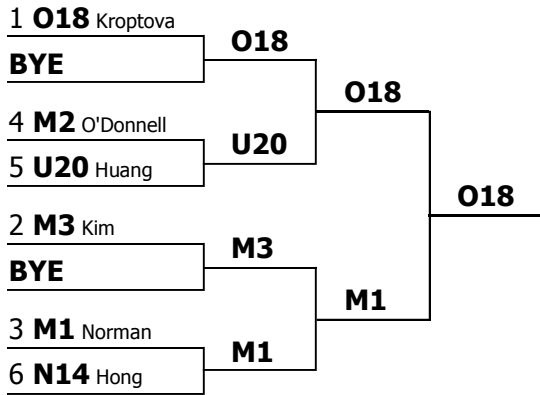

Newark CFL 2 Montville
Varsity Public Forum Debate
Individual speakers in order

Speaker	Points	Drop H/L	Opp. Wins	J Var	Results
Brian McCormick (O24) Ridge High School	0.00	0.00	9.00	0	19th
Tiffany Yuan (M8) Princeton High School	0.00	0.00	9.00	0	19th
Jesse Lin (O27) Ridge High School	0.00	0.00	8.00	0	23rd
Sean Taltavall (U31) Montville Twp. HS	0.00	0.00	8.00	0	23rd
Vivek Narayan (M9) Princeton High School	0.00	0.00	8.00	0	23rd
Tim O'Shea (O22) Ridge High School	0.00	0.00	8.00	0	23rd
Michael Abreu (J17) Union Catholic	0.00	0.00	8.00	0	23rd
Zach Vinik (N10) Millburn High School	0.00	0.00	7.00	0	28th
Vatsal Patel (U30) Montville Twp. HS	0.00	0.00	7.00	0	28th
Mitchell Mullen (M7) Princeton High School	0.00	0.00	6.00	0	30th
Sinan Ozbay (M6) Princeton High School	0.00	0.00	6.00	0	30th
Maddy Troilo (M13) Princeton High School	0.00	0.00	5.00	0	32nd

This tournament is being run using SpeechWire Tournament Services software - www.SpeechWire.com.
© 2004-2014 Ben Stewart - All Rights Reserved. SpeechWire version 4.20.001.

Newark CFL 2 Montville
Varsity Lincoln Douglas Debate
Elimination round bracket

This tournament is being run using SpeechWire Tournament Services software - www.SpeechWire.com.
© 2004-2014 Ben Stewart - All Rights Reserved. SpeechWire version 4.20.001.