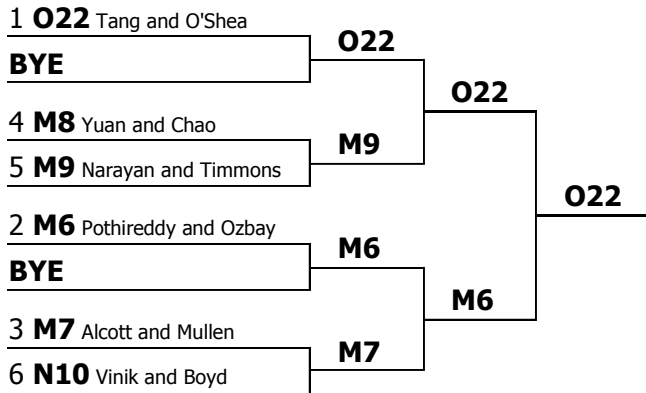

Newark CFL 2 Montville
Varsity Public Forum Debate
Elimination round bracket

This tournament is being run using SpeechWire Tournament Services software - www.SpeechWire.com.
© 2004-2014 Ben Stewart - All Rights Reserved. SpeechWire version 4.20.001.