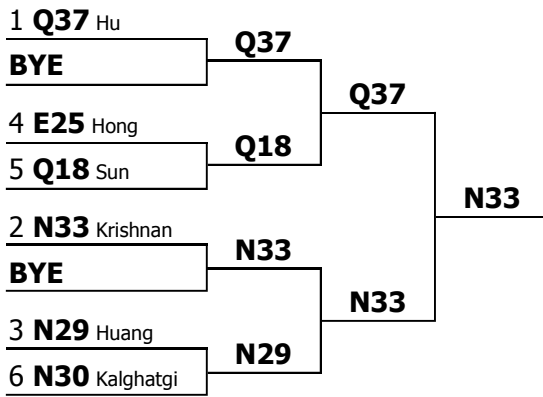

Newark CFL 3 Montville 15-16
Varsity Lincoln Douglas Debate
Elimination round bracket

This tournament is being run using SpeechWire Tournament Services software - www.SpeechWire.com.
© 2004-2016 Ben Stewart - All Rights Reserved. SpeechWire version 4.21.006.