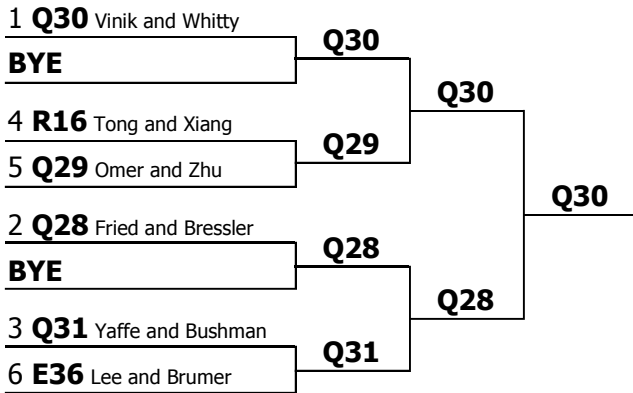

Newark CFL 3 Montville 15-16
Varsity Public Forum Debate
Elimination round bracket

This tournament is being run using SpeechWire Tournament Services software - www.SpeechWire.com.
© 2004-2016 Ben Stewart - All Rights Reserved. SpeechWire version 4.21.006.