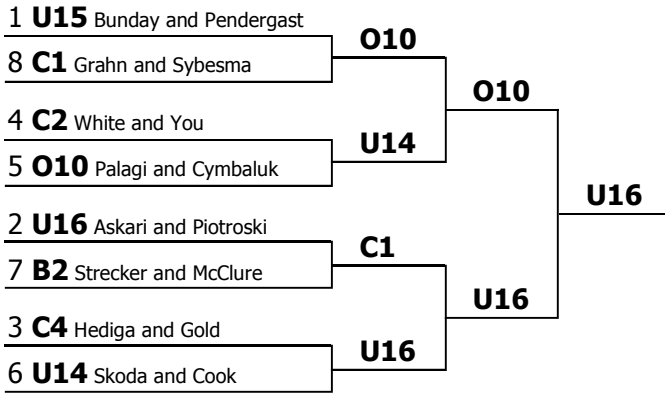

MCFA 2017 State Tournament
Parliamentary Debate
Elimination round bracket

This tournament is being run using SpeechWire Tournament Services software - www.SpeechWire.com.
© 2004-2017 Ben Stewart - All Rights Reserved. SpeechWire version 4.21.006.