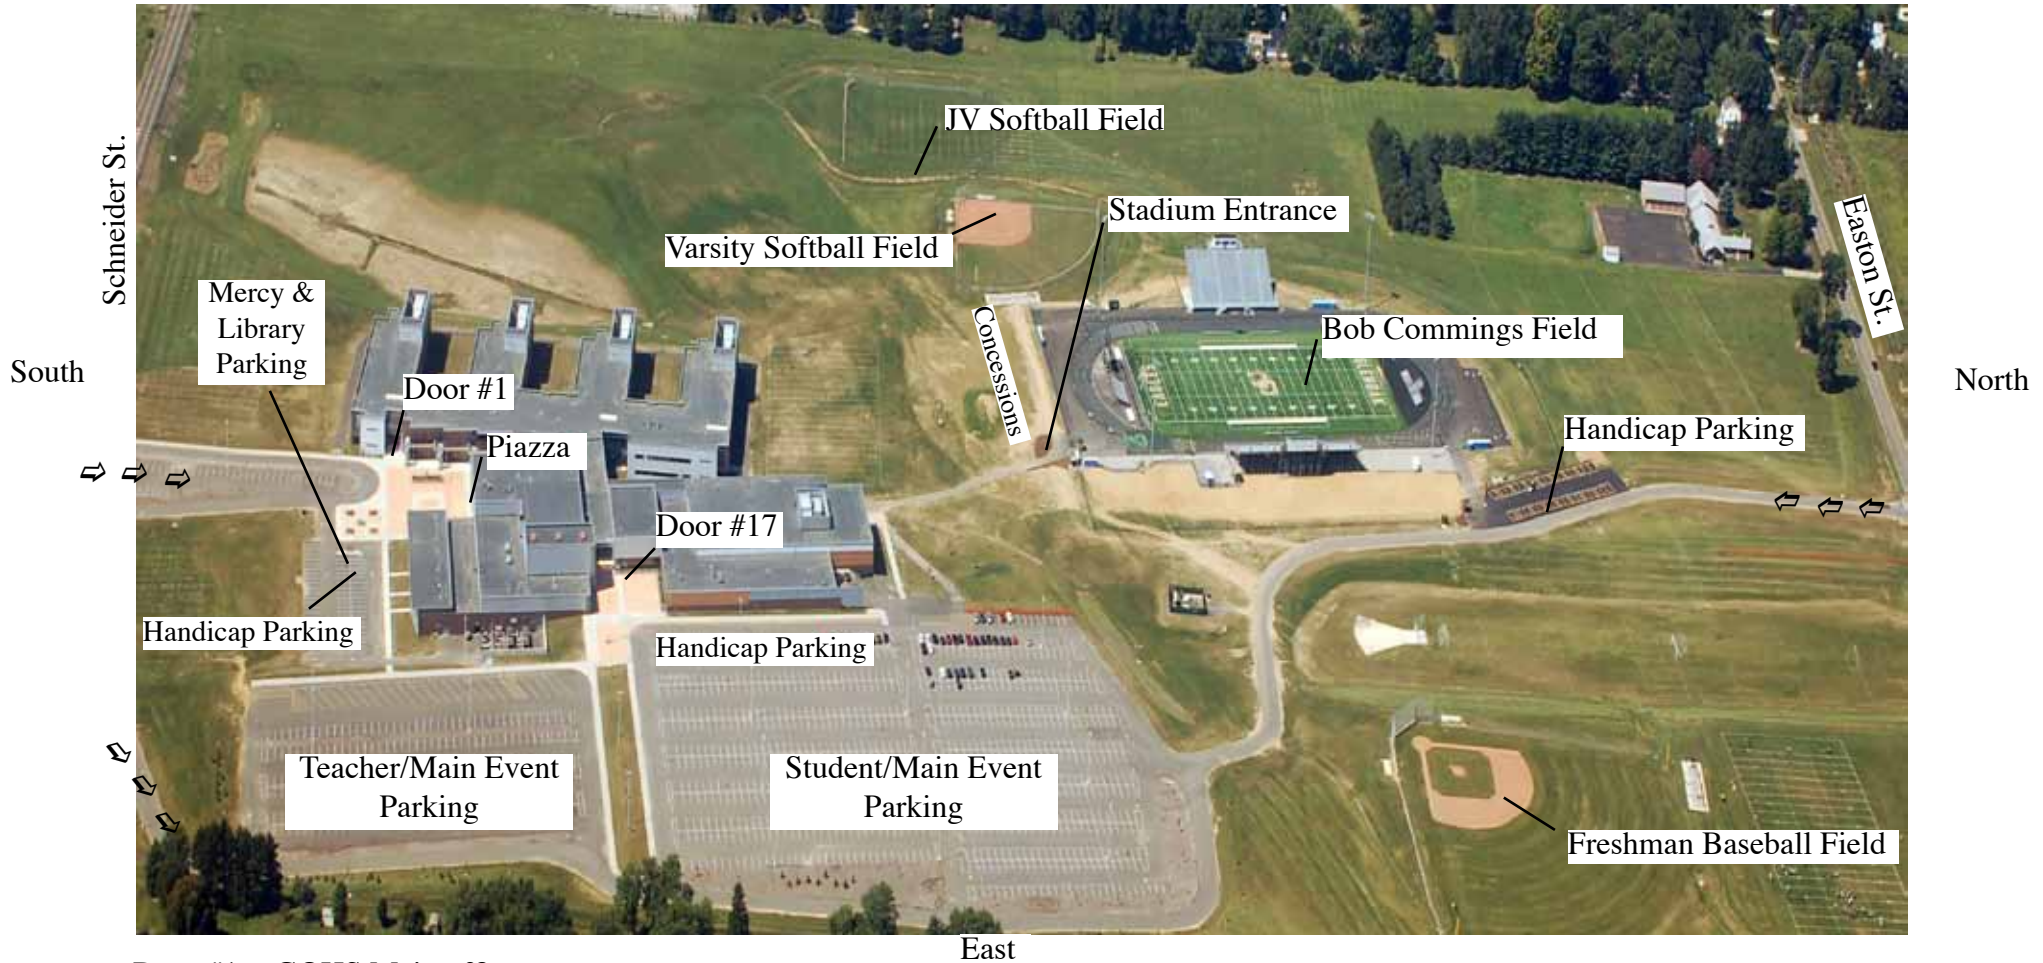

GlenOak High School

1801 Schneider St. NE • Canton, OH 44721 • 330-491-3800

Market Ave

West

Market Ave

Door #1: • GOHS Main offices

- Curriculum offices
- Conference Room A111/112
- Special Education Offices

Piazza: • Door #5 - GlenOak Cosmetology

- Door # 6 - Mercy Healthy Center
- Plain Community
- Door #7 - Stark County District Library
- Plain Community Branch

Door #17: • Athletic Ticket Office

- GOHS / Stark State College Student Entrance
- GlenOak Black Box Theater
- GlenOak Spirit Shop
- GlenOak Theater/ Abbey Foltz Stage
- Main Commons/ Cafeteria
- Main Gym/ Auxilary Gym