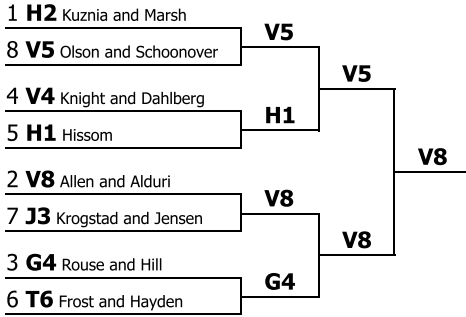

MCFA State Tournament
Parliamentary Debate
Competitors in order

Competitor	Record	Points	Head to Head	Ranks	Results
H2 (University of St. Thomas Speech & Debate) Kitty Marsh and Cade Kuznia	4-0	220.00		17.00	1st
V8 (St. Cloud State University) Tarik Alduri and Sid Allen	3-1	222.00		15.00	2nd
G4 (Bethany Lutheran College) Chance Hill and Emily Rouse	3-1	206.00		15.00	3rd
V4 (St. Cloud State University) Riley Dahlberg and Eleanor Knight	3-1	204.00		19.00	4th
H1 (University of St. Thomas Speech & Debate) Rose Hissom and	3-1	111.00		6.00	5th
T6 (Minnesota State University, Mankato) Kennedy Hayden and Eli Frost	2-2	211.00		20.00	6th
J3 (Concordia - Moorhead) Brennan Jensen and Jonah Krogstad	2-2	210.00		19.00	7th
V5 (St. Cloud State University) Travis Schoonover and Matt Olson	2-2	204.00		18.00	8th
V7 (St. Cloud State University) Bailey Stalmer and Abby Kirton	2-2	204.00		20.00	9th
G1 (Bethany Lutheran College) Mathias Barents and Jack Kom	2-2	194.00		20.00	10th
K8 (South Dakota State University) Paul Reinhiller and Collin Nickels	1-3	198.00		24.00	11th
A1 (Winona State University) Marel McCann and Tatyana Ochwal	1-3	188.00		23.00	12th
T7 (Minnesota State University, Mankato) Parker Berding and Ali Gonzalez	0-4	211.00		22.00	13th
A2 (Winona State University) River Repinski and	0-4	105.00		10.00	14th

This tournament is being run using SpeechWire Tournament Services software - www.SpeechWire.com.
© 2004-2026 Ben Stewart - All Rights Reserved. SpeechWire version 4.22.000.

MCFA State Tournament
Parliamentary Debate
Elimination round bracket

This tournament is being run using SpeechWire Tournament Services software - www.SpeechWire.com.
© 2004-2026 Ben Stewart - All Rights Reserved. SpeechWire version 4.22.000.