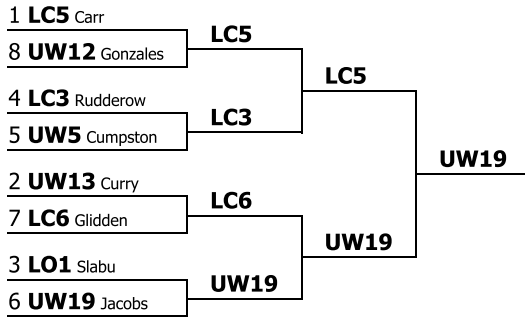

Seattle Classic/AFA District II spring qualifier

Open IPDA

Elimination round bracket

This tournament is being run using SpeechWire Tournament Services software - www.SpeechWire.com.
© 2004-2026 Ben Stewart - All Rights Reserved. SpeechWire version 4.22.000.