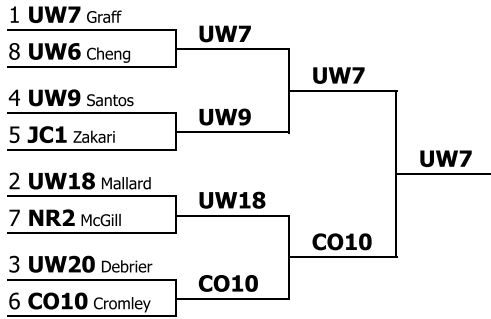

Seattle Classic/AFA District II spring qualifier

Junior IPDA

Elimination round bracket

This tournament is being run using SpeechWire Tournament Services software - www.SpeechWire.com.
© 2004-2026 Ben Stewart - All Rights Reserved. SpeechWire version 4.22.000.