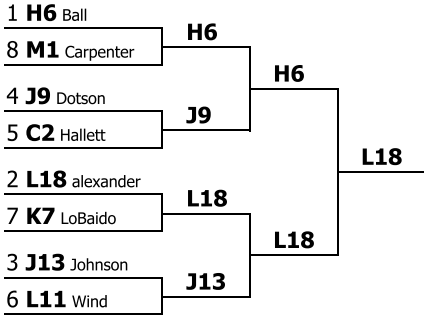

National Christian College Forensics Invitational
Varsity NPDA Debate
Competitors in order

Competitor	Record	Drop H/L	Points	Opp. Wins	Results
F1 (California Baptist University) Emma Ponchot and Alyson Nishimura	6-0	233.00	347.00	12.00	1st
M1 (Concordia University, Nebraska) Thomas McKinnon and Aidan McKinnon	4-2	227.00	337.00	16.00	2nd
M2 (Concordia University, Nebraska) Quinlan Hendrickson and Megan Lange	4-2	216.00	322.00	16.00	3rd
A1 (Bethany Lutheran College) Alexis Juergens and Chance Hill	2-4	217.00	326.00	20.00	4th
M3 (Concordia University, Nebraska) Matthew Koenig and Micah Knerl	2-4	214.00	319.00	20.00	5th
M4 (Concordia University, Nebraska) Jacy Jackson and Casey Perlinger-Jett	0-6	207.00	304.00	24.00	6th

This tournament is being run using SpeechWire Tournament Services software - www.SpeechWire.com.
© 2004-2025 Ben Stewart - All Rights Reserved. SpeechWire version 4.22.000.

National Christian College Forensics Invitational

Junior IPDA

Elimination round bracket

This tournament is being run using SpeechWire Tournament Services software - www.SpeechWire.com.
© 2004-2025 Ben Stewart - All Rights Reserved. SpeechWire version 4.22.000.