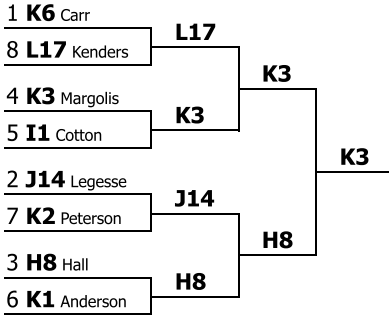

National Christian College Forensics Invitational

Varsity IPDA

Elimination round bracket

This tournament is being run using SpeechWire Tournament Services software - www.SpeechWire.com.
© 2004-2025 Ben Stewart - All Rights Reserved. SpeechWire version 4.22.000.