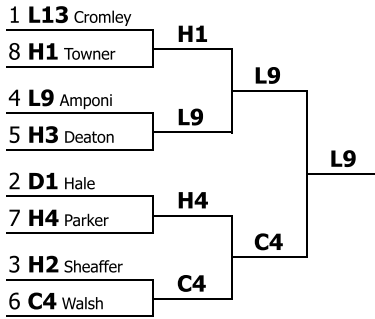

National Christian College Forensics Invitational
Novice IPDA
Elimination round bracket

This tournament is being run using SpeechWire Tournament Services software - www.SpeechWire.com.
© 2004-2025 Ben Stewart - All Rights Reserved. SpeechWire version 4.22.000.