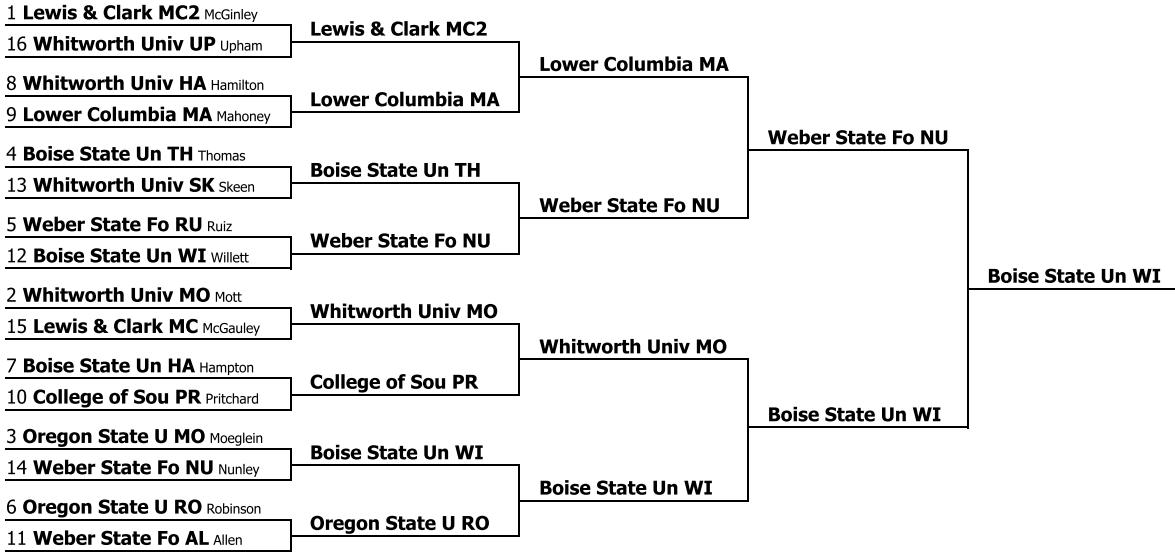

**Mahaffey Memorial
Open IPDA Public Debate
Elimination round bracket**

This tournament is being run using SpeechWire Tournament Services software - www.SpeechWire.com.
© 2004-2024 Ben Stewart - All Rights Reserved. SpeechWire version 4.22.000.