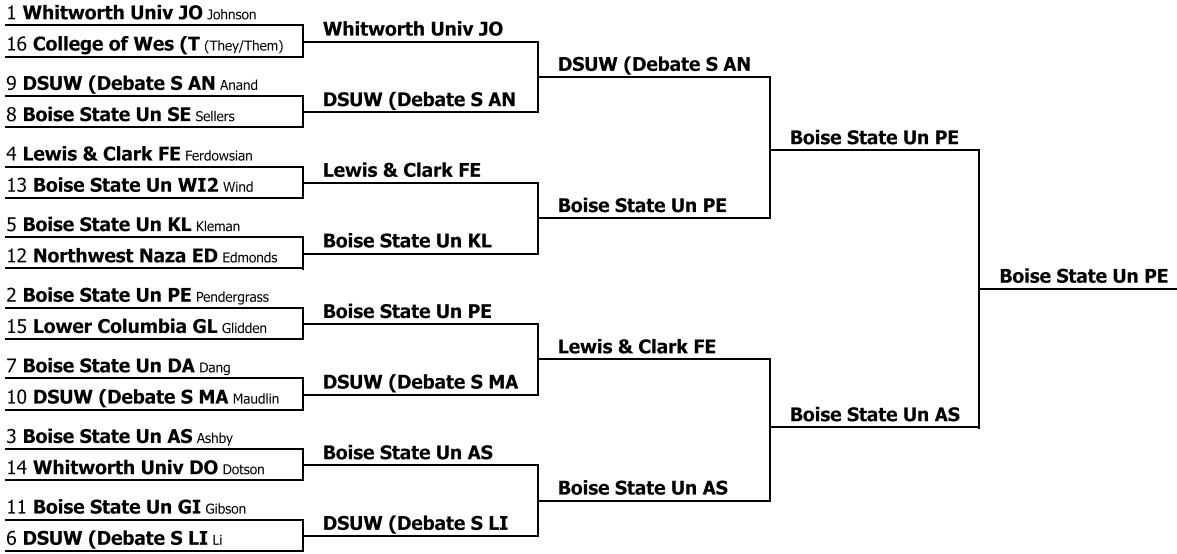

**Mahaffey Memorial
Junior IPDA Public Debate
Elimination round bracket**

This tournament is being run using SpeechWire Tournament Services software - www.SpeechWire.com.
© 2004-2024 Ben Stewart - All Rights Reserved. SpeechWire version 4.22.000.