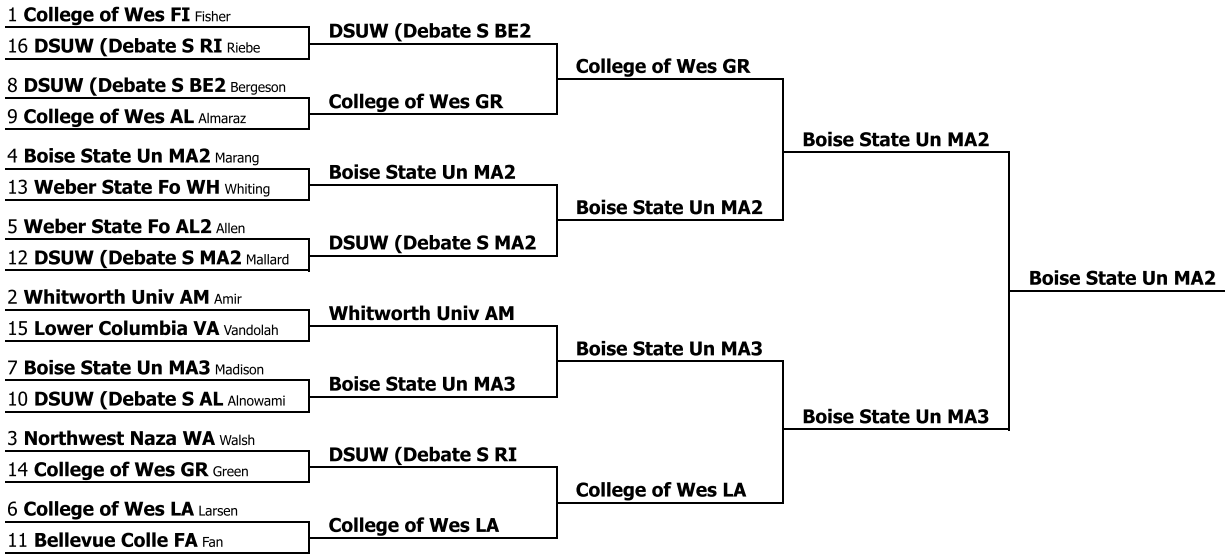

**Mahaffey Memorial
Novice IPDA Public Debate
Elimination round bracket**

This tournament is being run using SpeechWire Tournament Services software - www.SpeechWire.com.
© 2004-2024 Ben Stewart - All Rights Reserved. SpeechWire version 4.22.000.