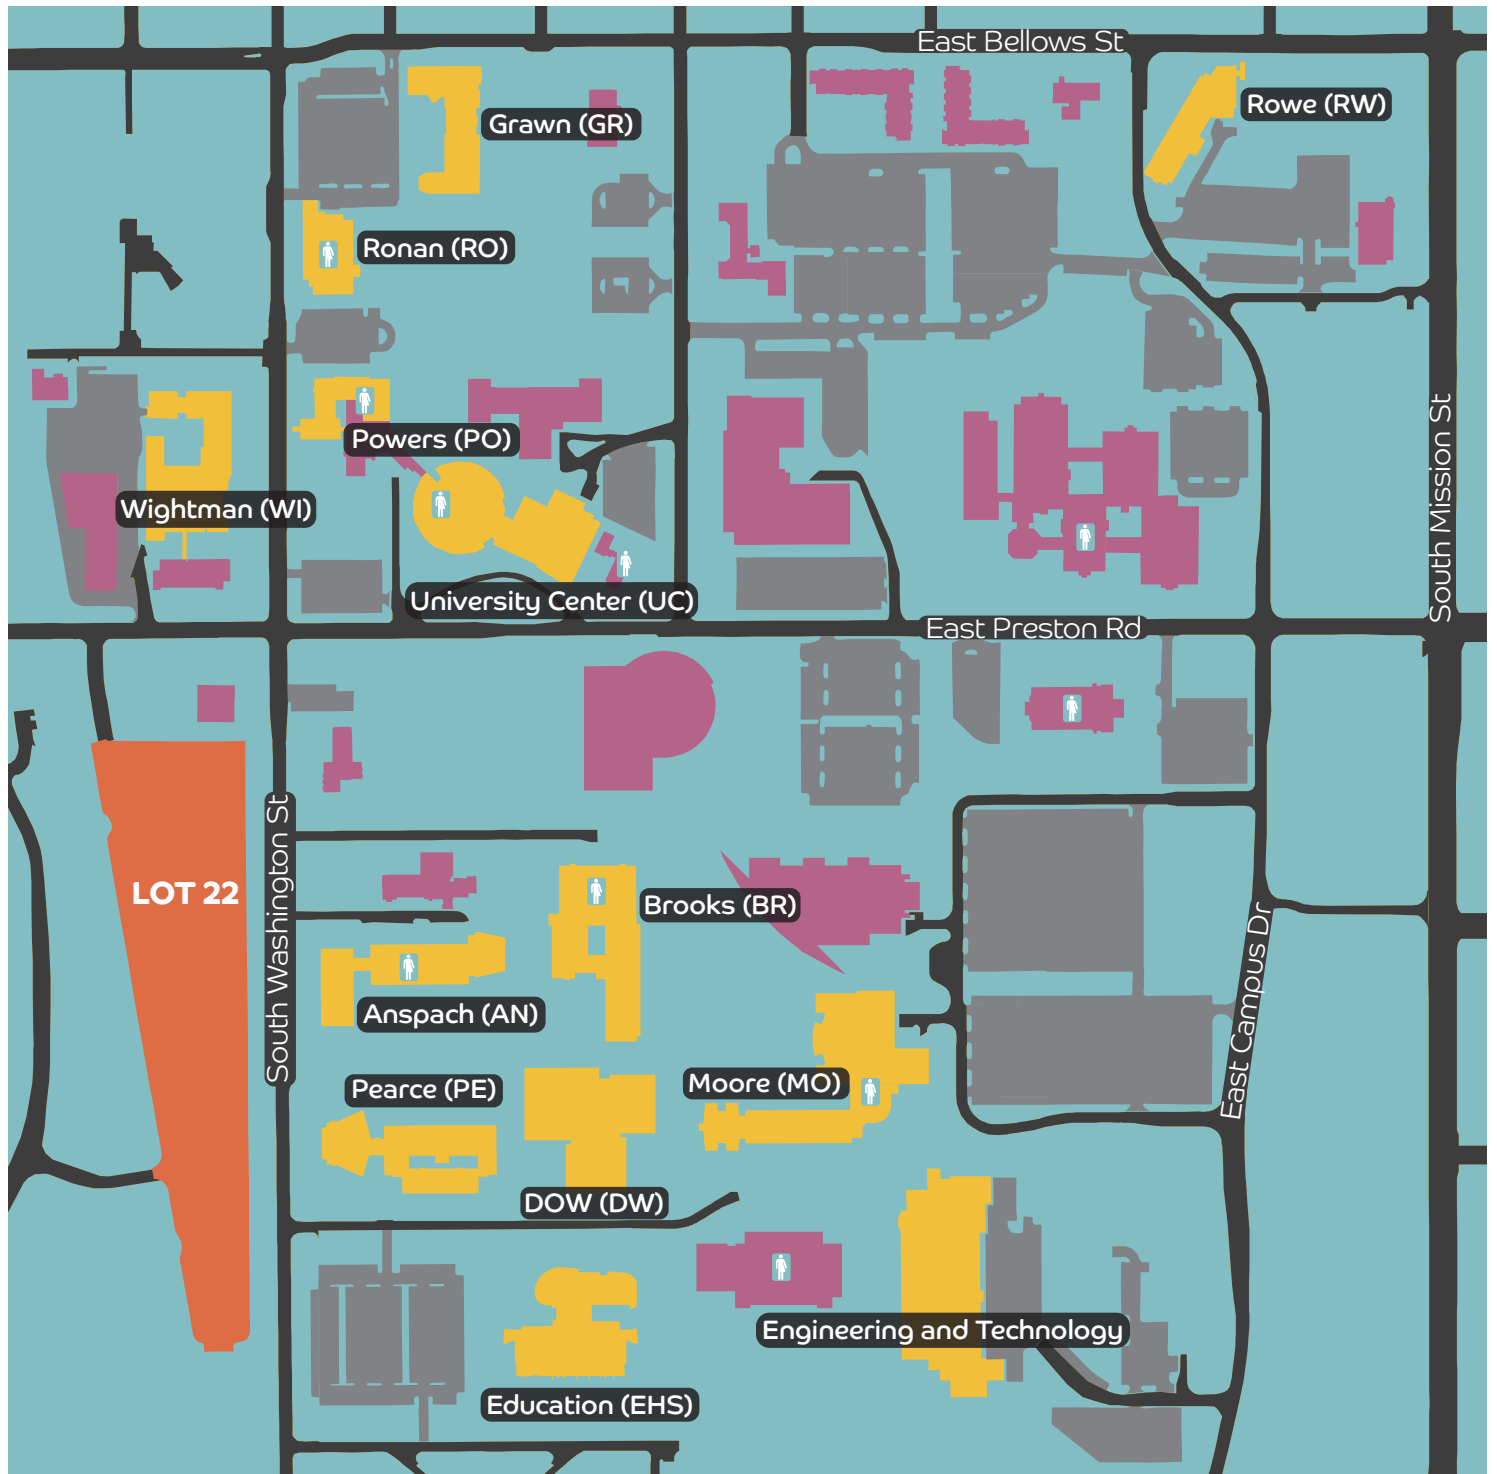

Welcome to Central Michigan University

-  Tournament Buildings
-  Other Campus Buildings
-  Tournament Parking Thursday, Friday, Monday
-  Additional Parking Available Saturday and Sunday
-  Gender Inclusive Restrooms

Gender Neutral Restrooms

Anspach Hall: Ground floor near room 047 and elevators

Biosciences Building: Floors 1, 2 and 3 near elevators

Bovee University Center: Ground floor near room 124, across from One Central

Brooks Hall: Between rooms 137 and 138

Foust Hall: First floor next to room 101

Health Professions Building: First floor near room 1036 and second floor near room 2059

Powers Hall: First floor near elevators and room 106, second floor between rooms 242 and 244

Ronan Hall: Second floor near room 290, third floor across from room 345

Moore Hall: First floor near Bush Theatre room 141 and near TV and Radio Stations room 194

University Art Gallery: Inside main entrance -Tuesday -Friday 11:00-6:00, Saturday 11:00- 3:00