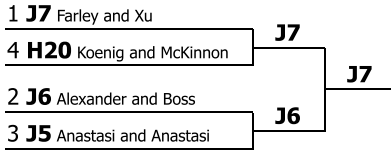

National Christian College Forensics Invitational
Parliamentary Debate
Elimination round bracket

This tournament is being run using SpeechWire Tournament Services software - www.SpeechWire.com.
© 2004-2024 Ben Stewart - All Rights Reserved. SpeechWire version 4.22.000.