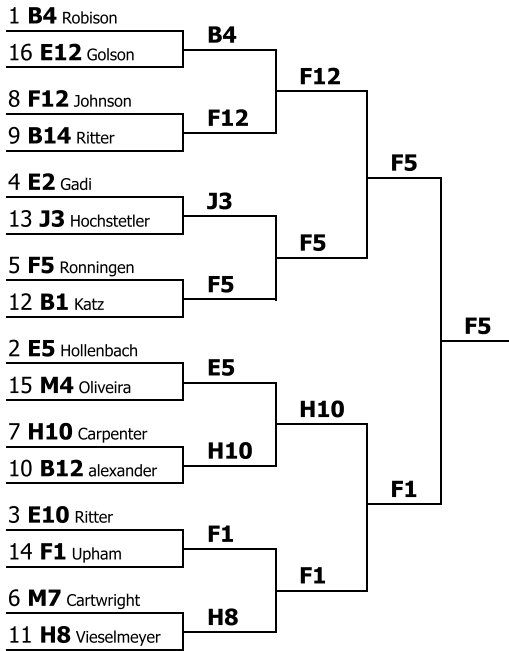

National Christian College Forensics Invitational
Novice IPDA
Elimination round bracket

This tournament is being run using SpeechWire Tournament Services software - www.SpeechWire.com.
© 2004-2024 Ben Stewart - All Rights Reserved. SpeechWire version 4.22.000.