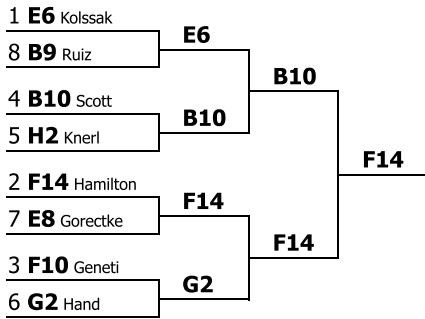

National Christian College Forensics Invitational
Varsity IPDA
Competitors in order

Competitor	Record	Drop H/L	Points	Opp. Wins	Results
A6 (California Baptist University) Dylan Jacobs	6-0	157.00	233.00	20.00	1st
F3 (Whitworth University) Emma Maple	5-1	156.80	232.80	25.20	2nd
F9 (Whitworth University) Nathan Cooper	5-1	153.00	230.00	17.00	3rd
E9 (Cedarville University) Connor Hall	4-2	156.00	233.00	20.00	4th
J4 (GCC) Lauren Travieso	4-2	154.20	229.20	20.40	5th
F6 (Whitworth University) Sarah Mott	4-2	154.00	231.00	24.00	6th
M2 (Belmont University) Ryleigh Green	4-2	154.00	225.00	19.00	7th
B8 (Colorado Christian University) Alyssa Krug	4-2	149.00	225.00	17.00	8th
P1 (William Carey Forensics) Richard Bilich	4-2	149.00	221.00	21.00	9th
I3 (GCU) Scott Twining	4-2	135.00	203.00	16.00	10th
E7 (Cedarville University) Deidra Hall	3-3	154.00	229.00	12.00	11th
E3 (Cedarville University) Erin Mitchell	3-3	153.00	229.00	17.00	12th
F16 (Whitworth University) Gwen Skeen	3-3	152.00	226.00	17.00	13th
B3 (Colorado Christian University) Aiden Chandler	3-3	149.00	223.00	22.00	14th
M8 (Belmont University) Rose Kores	3-3	149.00	223.00	19.00	15th
J1 (GCC) Justus Carnley	3-3	145.00	215.00	22.00	16th
E4 (Cedarville University) Abby Delp	3-3	144.00	218.00	22.00	17th
I6 (GCU) Scarlet Villarreal	3-3	142.00	213.00	15.00	18th
C2 (Northwest Nazarene University) Brooklyn Hallett	3-3	141.00	212.00	18.00	19th
P2 (William Carey Forensics) Dayhath Marte-Herrera	2-4	148.00	220.00	20.00	20th
M6 (Belmont University) Lauren Stanfill	2-4	145.00	214.00	23.00	21st
B6 (Colorado Christian University) Kayla Kenders	2-4	143.00	212.00	16.00	22nd
I2 (GCU) Ryder Evans	2-4	142.60	213.60	16.80	23rd
P6 (William Carey Forensics) Jason Rogers	2-4	140.80	208.80	14.40	24th
F15 (Whitworth University) Elly Osborne	1-5	149.00	224.00	17.00	25th
F4 (Whitworth University) Tricia Cebotari	1-5	147.20	217.20	19.20	26th
H12 (Concordia University, Nebraska) Thomas Welch	1-5	129.60	195.60	18.00	27th

National Christian College Forensics Invitational
JV IPDA
Elimination round bracket

This tournament is being run using SpeechWire Tournament Services software - www.SpeechWire.com.
© 2004-2024 Ben Stewart - All Rights Reserved. SpeechWire version 4.22.000.