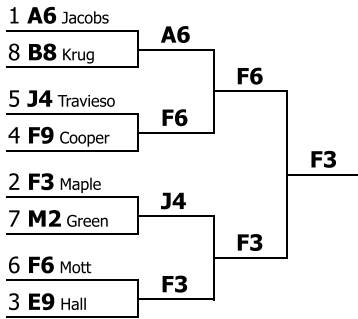

National Christian College Forensics Invitational
Varsity IPDA
Elimination round bracket

This tournament is being run using SpeechWire Tournament Services software - www.SpeechWire.com.
© 2004-2024 Ben Stewart - All Rights Reserved. SpeechWire version 4.22.000.