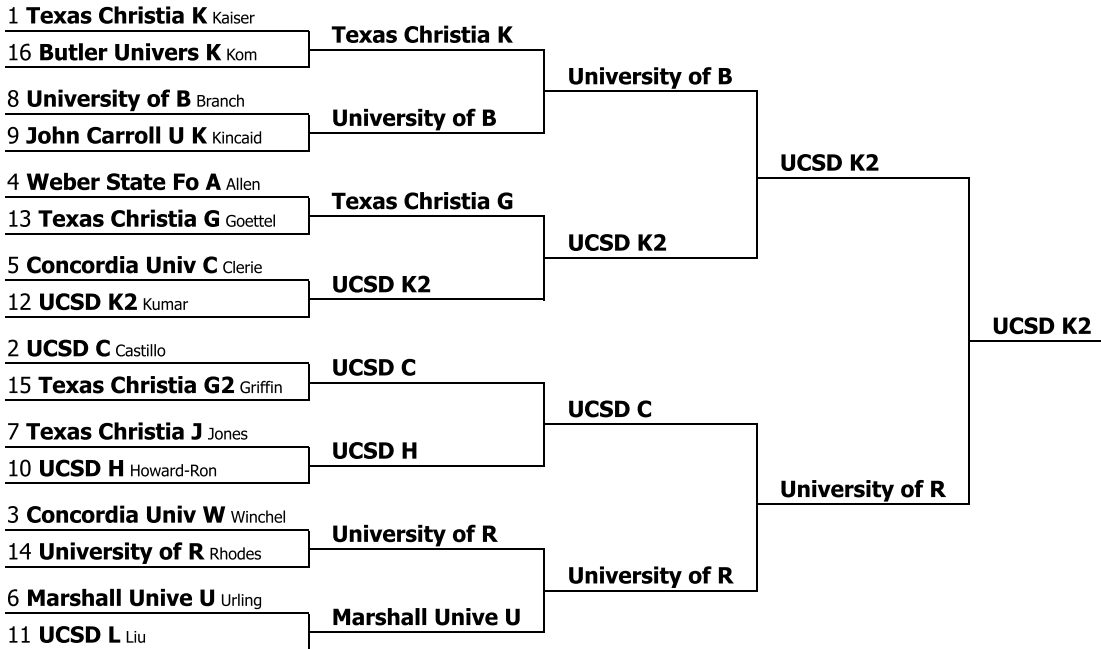

Pi Kappa Delta Biennial 2024
Public Forum Debate
Competitors in order

Competitor	Record	Drop H/L	Points	Drop 2 H/L	J Var	Results
UCSD MC (UCSD Varsity) Carter Castillo and Julian Mackenzie	5-0	172.00	284.00	57.00	0.6698	1st
Simpson Colleg SP (Simpson College JV) Maddux Stout and Jesse Pladsen	4-1	170.00	281.00	57.00	0.3637	2nd
UCSD HH (UCSD Varsity) Lucas Howard-Ron and Jared Hoffart	4-1	168.00	280.00	56.00	0.7451	3rd
Concordia Univ RR (Concordia University Irvine Varsity) Brody Rezen and Andrew Reeder	4-1	167.00	276.00	56.00	0.3439	4th
Whitman Colleg MC (Whitman College Varsity) Alice Chen and Isabel Mathy	4-1	163.00	267.00	53.00	0.1748	5th
Concordia Univ BH (Concordia University Irvine Varsity) Ellie Harris and Daniel Boyle	3-2	169.00	283.00	57.00	0.3266	6th
Capital Univer WD (Capital University Varsity) Aiden Wright and Autumn Dennison	3-2	168.00	280.00	57.00	0.2906	7th
UCSD LG (UCSD Varsity) Felip Gerdes and Yiquan Liu	3-2	166.50	277.50	55.50	0.1403	8th
Simpson Colleg CW (Simpson College Varsity) Ryan Corcoran and Madeline Waddingham	3-2	165.25	276.25	55.25	0.0091	9th
Concordia Univ WC (Concordia University Irvine Varsity) Eliana Clerie and Hudson Winchel	3-2	164.00	275.00	55.00	0.1102	10th
KWU- Kansas We TM (KWU- Kansas Wesleyan University Varsity) Tiana Marion and Gage Thompson	3-2	164.00	270.00	56.00	0.0737	11th
Concordia Univ MS (Concordia University Irvine Varsity) Michael Shurance and Riley Maszk	3-2	164.00	270.00	55.00	-0.1388	12th
Ohio Universit GS (Ohio University JV) Nathaniel Gaugy and Søren Starkey	3-2	162.00	271.00	54.00	-0.0352	13th
Capital Univer DS (Capital University Novice) Vai Dennis and Rinee Singh	2-3	170.00	282.00	56.00	-0.0164	14th
Simpson Colleg KB (Simpson College Novice) MJ Klinzman and Dorian Burke	2-3	167.00	278.00	55.00	0.1363	15th
UCSD FK (UCSD Varsity) Khushi Kumar and Kellen Foster	2-3	166.00	279.00	55.00	0.0247	16th
Capital Univer KK (Capital University Novice) Bidya Kharel and Nikita Khadka	2-3	166.00	273.00	55.00	-0.2989	17th
Whitman Colleg SM (Whitman College Novice) Louis Stark and Finn Motz	2-3	164.00	272.00	55.00	-0.0749	18th
Simpson Colleg KW (Simpson College Varsity) Scott Krueger and Anja Waugh	2-3	163.00	267.00	55.00	-0.4142	19th
Whitman Colleg BH (Whitman College Novice) Kaela Babasin and Linda Grace Hardy	2-3	163.00	265.00	57.00	-0.1703	20th
Simpson Colleg SG (Simpson College Varsity) Andrew Samountry and Rachel Garcia	2-3	157.00	267.00	53.00	-0.4388	21st
Simpson Colleg WD (Simpson College Varsity) Kyle Werner and Breanna Drahota	1-4	167.50	277.50	55.50	-0.2613	22nd
Simpson Colleg BF (Simpson College Varsity) Alyssa Beckwith and Maggie Fitzpatrick	1-4	159.00	268.00	53.00	-0.5022	23rd
Concordia Univ MG (Concordia University Irvine JV) Elliana Garrett and Jackson Merrick	1-4	159.00	265.00	52.00	-0.6656	24th
Simpson Colleg TL (Simpson College Novice) Elijah Taylor and Hannah Larsen	1-4	158.50	262.50	52.50	-0.4905	25th

Pi Kappa Delta Biennial 2024

IPDA

Elimination round bracket

This tournament is being run using SpeechWire Tournament Services software - www.SpeechWire.com.
© 2004-2024 Ben Stewart - All Rights Reserved. SpeechWire version 4.22.000.