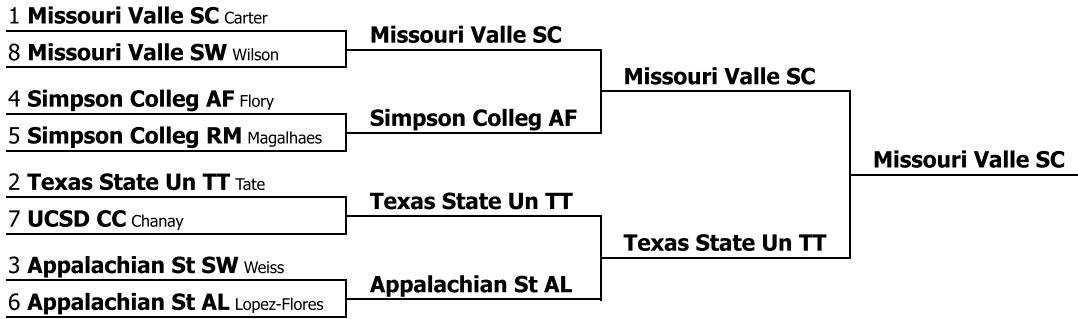

Pi Kappa Delta Biennial 2024
Lincoln Douglas Debate
Elimination round bracket

This tournament is being run using SpeechWire Tournament Services software - www.SpeechWire.com.
© 2004-2024 Ben Stewart - All Rights Reserved. SpeechWire version 4.22.000.