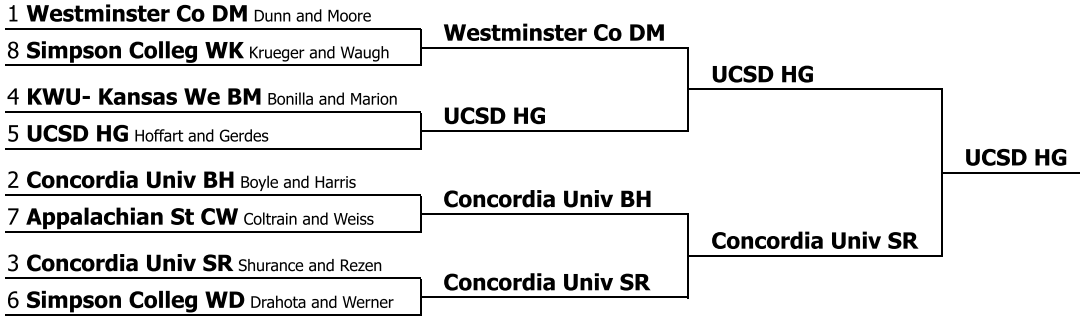

Pi Kappa Delta Biennial 2024

NPDA Debate

Elimination round bracket

This tournament is being run using SpeechWire Tournament Services software - www.SpeechWire.com.
© 2004-2024 Ben Stewart - All Rights Reserved. SpeechWire version 4.22.000.