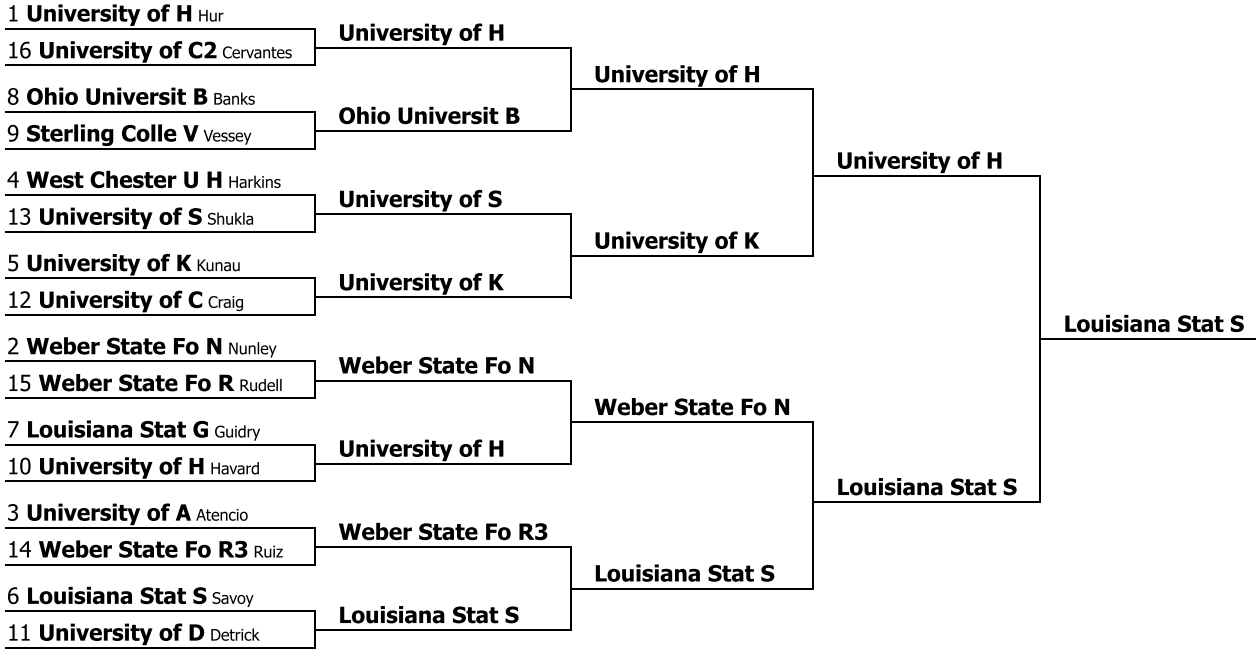

Pi Kappa Delta Biennial 2024

JV IPDA

Elimination round bracket

This tournament is being run using SpeechWire Tournament Services software - www.SpeechWire.com.
© 2004-2024 Ben Stewart - All Rights Reserved. SpeechWire version 4.22.000.