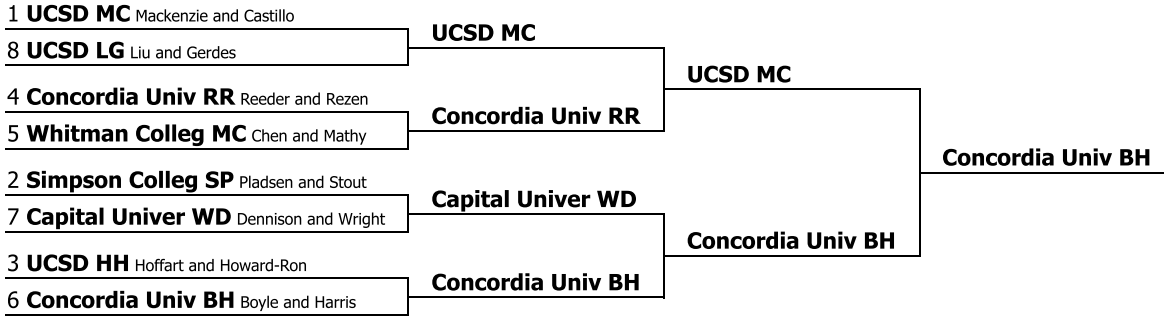

Pi Kappa Delta Biennial 2024
Public Forum Debate
Elimination round bracket

This tournament is being run using SpeechWire Tournament Services software - www.SpeechWire.com.
© 2004-2024 Ben Stewart - All Rights Reserved. SpeechWire version 4.22.000.