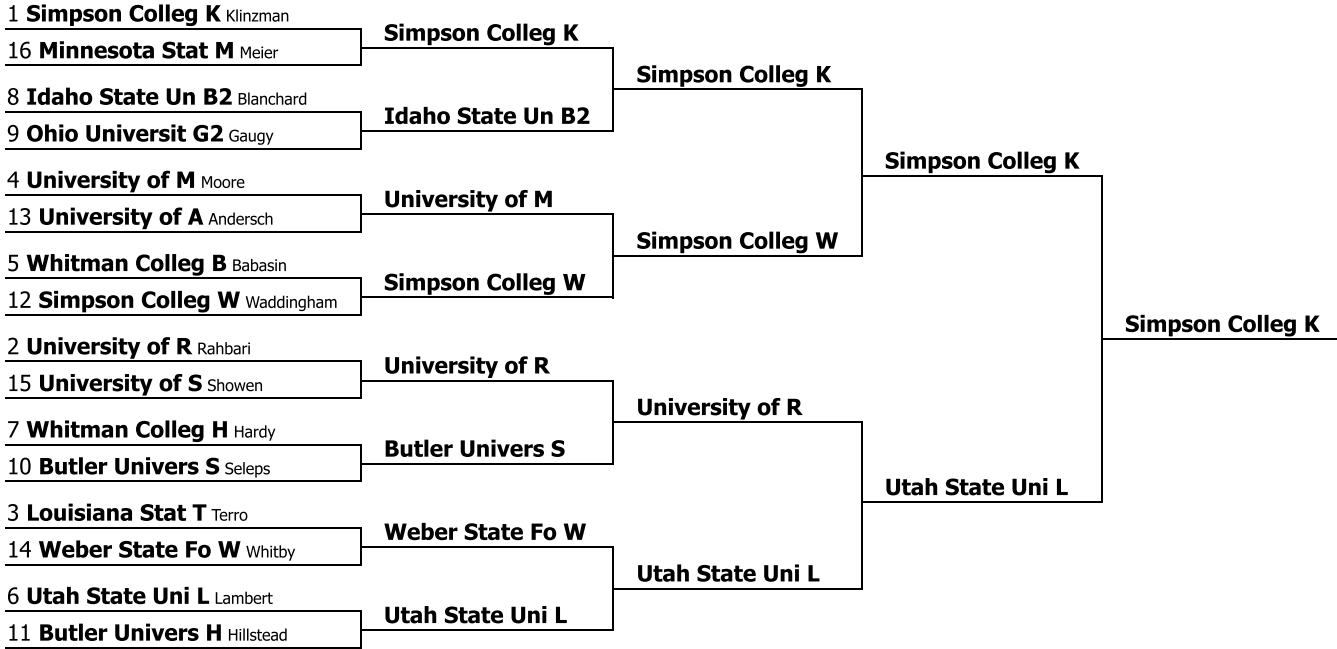

Pi Kappa Delta Biennial 2024

Novice IPDA

Elimination round bracket

This tournament is being run using SpeechWire Tournament Services software - www.SpeechWire.com.
© 2004-2024 Ben Stewart - All Rights Reserved. SpeechWire version 4.22.000.