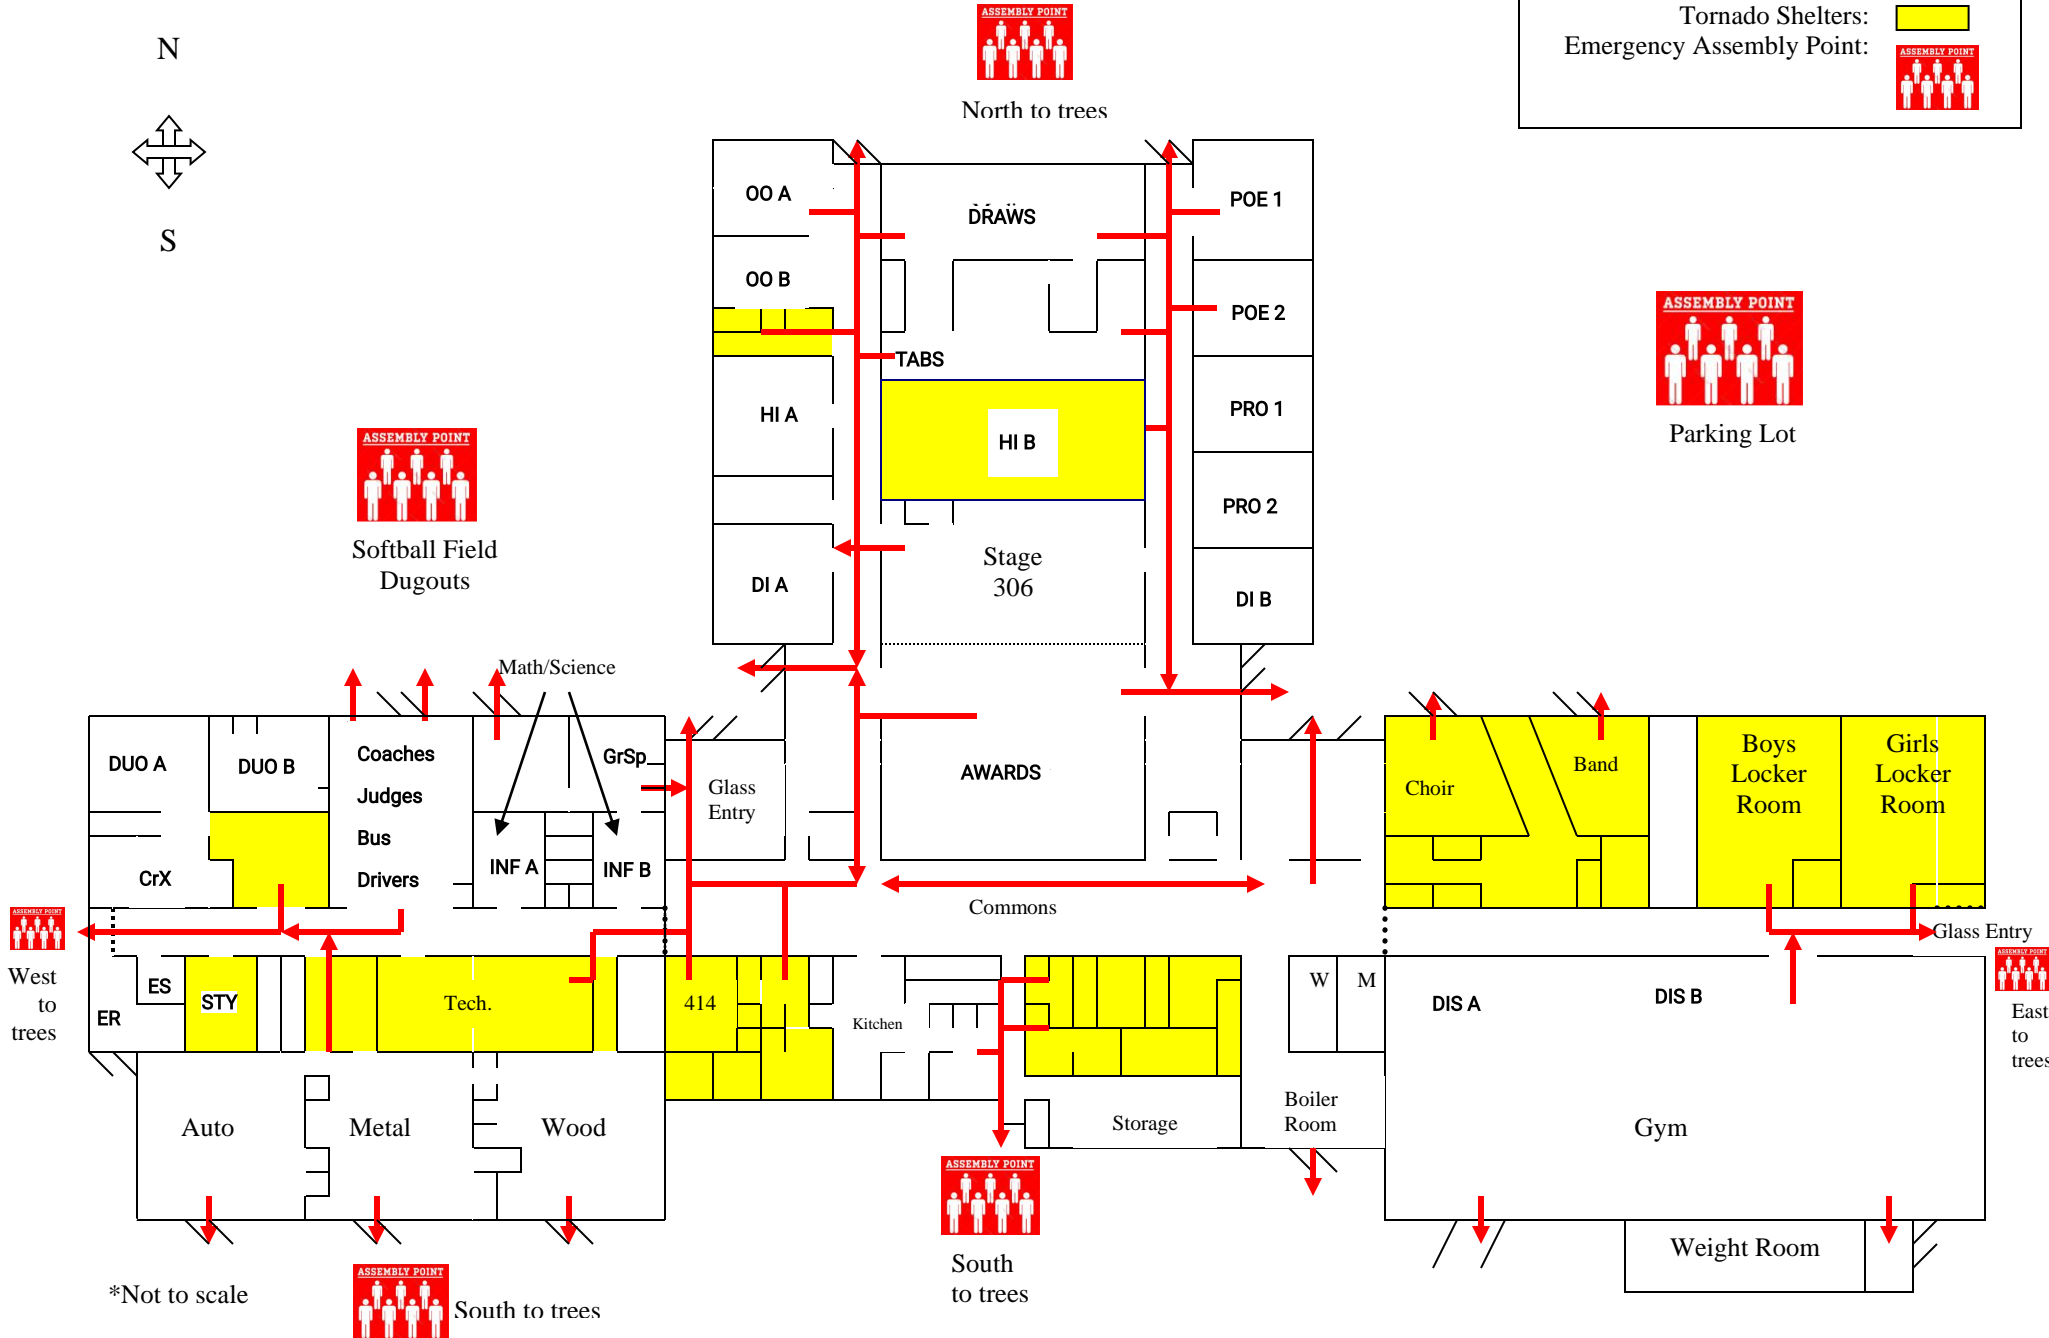

Wheaton High School Emergency Evacuation Map

Fire Routes:
 Tornado Shelters:
 Emergency Assembly Point:

*Not to scale