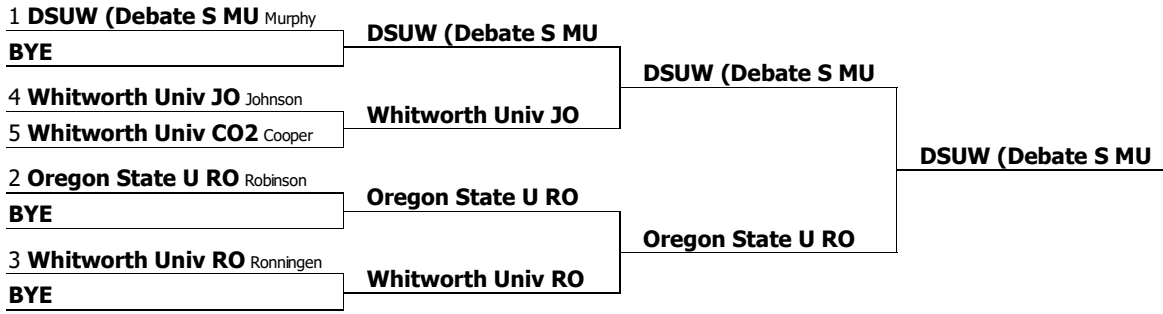

Dugaw Smelt Classic
C - Novice IPDA Public Debate
Elimination round bracket

This tournament is being run using SpeechWire Tournament Services software - www.SpeechWire.com.
© 2004-2024 Ben Stewart - All Rights Reserved. SpeechWire version 4.22.000.