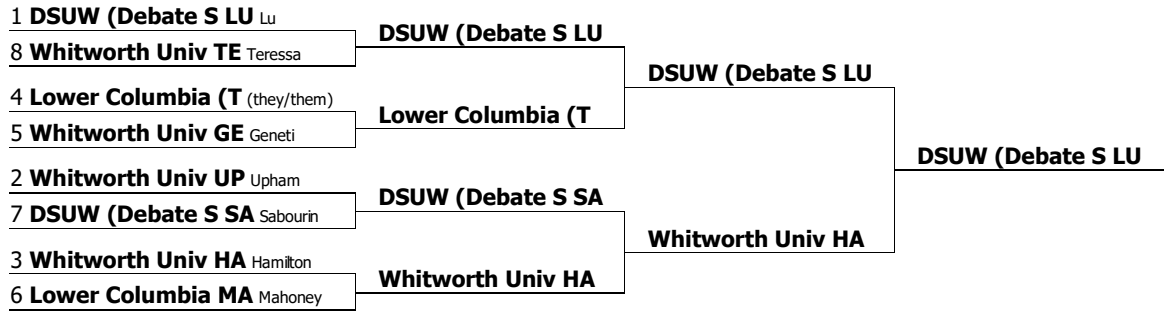

Dugaw Smelt Classic
C - Open IPDA Public Debate
Competitors in order

Competitor	Record	Drop H/L	Points	Opp. Wins	Drop 2 H/L	Results
Lewis & Clark EM (Lewis & Clark College) Zane Emerson	5-0	109.00	183.00	11.00	36.00	1st
Oregon State U PE (Oregon State University) Emerson Pearson	4-1	115.00	188.00	15.00	39.00	2nd
Whitworth Univ MA (Whitworth University) Emma Maple	3-2	118.00	197.00	8.00	39.00	3rd
Whitworth Univ CO (Whitworth University) Nathan Cooper	3-2	115.00	190.00	13.00	39.00	4th
Lewis & Clark HA (Lewis & Clark College) Teddi Hall	3-2	115.00	189.00	12.00	39.00	5th
Whitworth Univ MO (Whitworth University) Sarah Mott	3-2	112.00	187.00	13.00	38.00	6th
Oregon State U GI (Oregon State University) Josh Giacomini	3-2	111.00	184.00	17.00	37.00	7th
Whitworth Univ OS (Whitworth University) Elly Osborne	3-2	110.00	183.00	11.00	36.00	8th
Lewis & Clark SP (Lewis & Clark College) Finn Spoerl	3-2	109.50	182.50	13.75	36.50	9th
Lower Columbia CU (Lower Columbia College) Charlotte Curry	2-3	111.00	184.00	12.00	37.00	10th
Whitworth Univ CE (Whitworth University) Tricia Cebotari	2-3	108.00	180.00	15.00	36.00	11th
DSUW (Debate S HE (DSUW (Debate Society at the University of Washingt) Griffin Hehmeyer	2-2	73.00	148.00	9.00	0.00	12th
Lewis & Clark MC (Lewis & Clark College) Riley McGinley	1-4	115.00	187.00	15.00	39.00	13th
Lower Columbia MO (Lower Columbia College) Adah Moore	1-4	105.00	175.00	17.50	35.00	14th
Pacific Univer ST (Pacific University) Gwyn Sturgeon	1-4	98.00	165.00	16.25	33.00	15th
Whitworth Univ SK (Whitworth University) Gwen Skeen	0-0	0	0	0	0	16th

This tournament is being run using SpeechWire Tournament Services software - www.SpeechWire.com.
© 2004-2024 Ben Stewart - All Rights Reserved. SpeechWire version 4.22.000.

Dugaw Smelt Classic
C - Junior IPDA Public Debate
Elimination round bracket

This tournament is being run using SpeechWire Tournament Services software - www.SpeechWire.com.
© 2004-2024 Ben Stewart - All Rights Reserved. SpeechWire version 4.22.000.