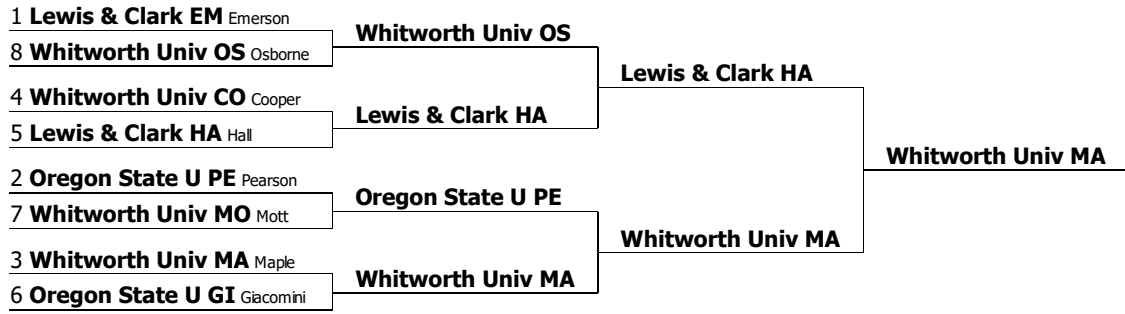

Dugaw Smelt Classic
C - Open IPDA Public Debate
Elimination round bracket

This tournament is being run using SpeechWire Tournament Services software - www.SpeechWire.com.
© 2004-2024 Ben Stewart - All Rights Reserved. SpeechWire version 4.22.000.