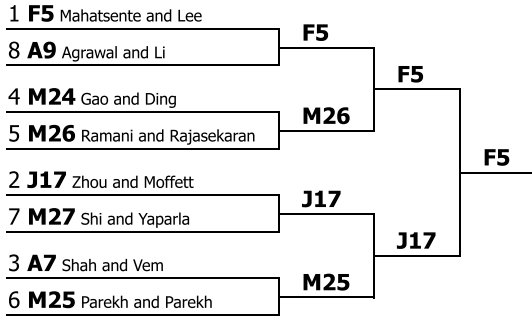

The University of Alabama Hall of Fame Tournament
Varsity Public Forum Debate
Elimination round bracket

This tournament is being run using SpeechWire Tournament Services software - www.SpeechWire.com.
© 2004-2024 Ben Stewart - All Rights Reserved. SpeechWire version 4.22.000.