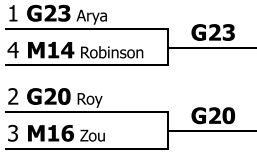

The University of Alabama Hall of Fame Tournament
Varsity Public Forum Debate
Competitors in order

Competitor	Record	Drop H/L	Points	Opp. Wins	Results
F5 (Northridge High School Varsity) Nathan Lee and Adonay Tewelde Mahatsente	4-0	117.00	233.00	8.00	1st
J17 (Oak Grove High School Varsity) Amarie Moffett and Kallen Zhou	4-0	115.00	232.00	9.00	2nd
A7 (Hoover High School Varsity) Srihitha Vem and Mahi Shah	3-1	116.00	230.00	7.00	3rd
M24 (Vestavia Hills Varsity) Grace Ding and Tina Gao	3-1	116.00	226.00	11.00	4th
M26 (Vestavia Hills Varsity) Archana Rajasekaran and Reena Ramani	3-1	113.00	228.00	9.00	5th
M25 (Vestavia Hills Varsity) Monsi Parekh and Rohan Parekh	3-1	111.00	225.00	7.00	6th
M27 (Vestavia Hills Varsity) Anvitha Yaparla and Vivian Shi	3-1	111.00	223.00	10.00	7th
A9 (Hoover High School Varsity) Annie Li and Serena Agrawal	2-2	114.00	227.00	6.00	8th
M23 (Vestavia Hills Varsity) Mark Hanna and Madilyn Whitener	2-2	113.00	225.00	8.00	9th
A8 (Hoover High School Varsity) Misha Patel and Hailey Kim	2-2	113.00	225.00	8.00	9th
G26 (LAMP High School Varsity) Jerry Chen and Jatin Banna	2-2	112.00	221.00	9.00	11th
N10 (Gulf Breeze High School Varsity) Audrey White and Vincent Yang	2-2	112.00	217.00	7.00	12th
M21 (Vestavia Hills Novice) Yash Pillai and Dev Patel	2-2	111.00	219.00	7.00	13th
G27 (LAMP High School Varsity) Clare Ryu and Minjoo Kwak	2-2	110.00	220.00	6.00	14th
M20 (Vestavia Hills Novice) Sophia Li and Abigail Wang	2-2	109.00	218.00	8.00	15th
L2 (Jefferson County International Baccalaureate School Varsity) Sarah Ward and Carson Douglas	1-3	114.00	227.00	10.00	16th
G25 (LAMP High School Varsity) Jacob Henderson and Mikayla Austin	1-3	112.00	223.00	10.00	17th
E15 (Montgomery Academy Novice) Anton Yang and Sid Spear	1-3	109.00	212.00	6.00	18th
F6 (Northridge High School Novice) Jeremy Xu and Fanuel Tsehaye	1-3	107.66	214.66	8.00	19th
L4 (Jefferson County International Baccalaureate School Varsity) Jackson Masters and Homero Castillo	1-3	107.00	215.00	8.00	20th
L3 (Jefferson County International Baccalaureate School Varsity) Keinora Ogletree and Amya Rucker	0-4	112.00	169.00	8.00	21st
L1 (Jefferson County International Baccalaureate School Varsity) Becca Bynum and Michael Dykes	0-4	111.00	223.00	7.00	22nd

The University of Alabama Hall of Fame Tournament
Varsity Lincoln Douglas Debate
Elimination round bracket

This tournament is being run using SpeechWire Tournament Services software - www.SpeechWire.com.
© 2004-2024 Ben Stewart - All Rights Reserved. SpeechWire version 4.22.000.