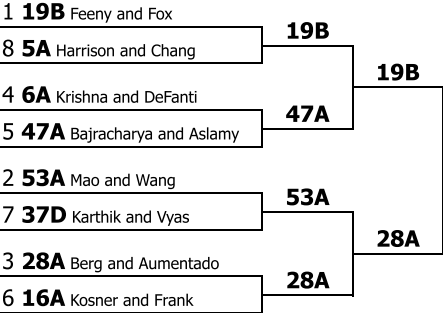

The Patriot Games
Public Forum TOC
Elimination round bracket

This tournament is being run using SpeechWire Tournament Services software - www.SpeechWire.com.
© 2004-2024 Ben Stewart - All Rights Reserved. SpeechWire version 4.22.000.