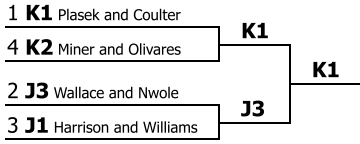

TIFA Open Championship Pt. 1

NFA-LD

Competitors in order

Competitor	Record	Drop H/L	Points	Drop 2 H/L	Ranks	Opp- Wins	Random	Results
N2 (University of North Texas Varsity) Gavvy Lott	4-0	59.00	118.00	0.00	4.00	6.00	16378	1st
N1 (University of North Texas Varsity) Taylor Dougherty	4-0	57.83	115.33	0.00	4.00	8.00	13825	2nd
M1 (University of Nebraska-Lincoln Varsity) Connor Whalen	3-1	59.00	117.00	0.00	5.00	6.00	39965	3rd
M2 (University of Nebraska-Lincoln Varsity) Grant McKeever	3-1	58.00	116.00	0.00	5.33	9.33	61325	4th
I1 (Texas State University Varsity) Taylor Tate	2-2	57.50	115.50	0.00	6.00	13.00	67112	5th
N3 (University of North Texas Varsity) Emily Baxter	2-2	56.00	112.00	0.00	6.00	8.00	18758	6th
O1 (University of Pittsburgh Varsity) Sebastiano Rabbini	2-2	54.00	83.00	0.00	6.00	4.00	77958	7th
I4 (Texas State University Novice) Wyatt Hall	1-3	56.50	112.50	0.00	7.00	10.00	30364	8th
I2 (Texas State University Varsity) Samantha Nava	1-3	55.90	111.60	0.00	8.00	9.33	92304	9th
I3 (Texas State University Novice) Ro Adams	1-3	55.50	111.00	0.00	7.00	10.00	35415	10th
L1 (UMHB Novice) Ryan Cisneros	1-3	53.25	80.25	0.00	8.00	3.00	29123	11th

This tournament is being run using SpeechWire Tournament Services software - www.SpeechWire.com.
© 2004-2023 Ben Stewart - All Rights Reserved. SpeechWire version 4.22.000.

TIFA Open Championship Pt. 1
2 Person Parliamentary Debate
Elimination round bracket

This tournament is being run using SpeechWire Tournament Services software - www.SpeechWire.com.
© 2004-2023 Ben Stewart - All Rights Reserved. SpeechWire version 4.22.000.