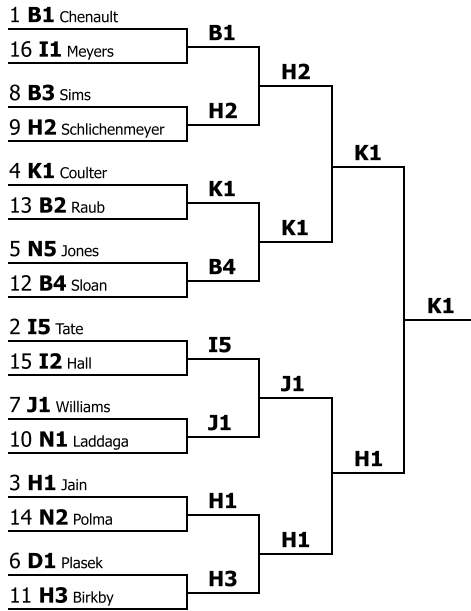

TIFA Open Championship Pt. 1

IPDA

Elimination round bracket

This tournament is being run using SpeechWire Tournament Services software - www.SpeechWire.com.
© 2004-2023 Ben Stewart - All Rights Reserved. SpeechWire version 4.22.000.