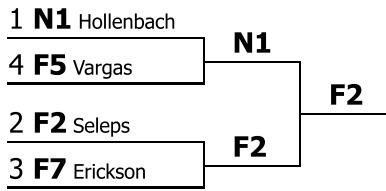

OFA Heart Of It All
Varsity IPDA
Competitors in order

Competitor	Record	Points	Results
N6 (Cedarville University) Erin Mitchell	4-0	116.00	1st
G1 (Marshall University) Ryann Province	3-1	115.00	2nd
N5 (Cedarville University) Gracie Eltiste	3-1	115.00	2nd
F6 (Butler University) Will Kissel	3-1	107.00	4th
C1 (West Chester University) matt Cairns	3-1	103.00	5th
J8 (Denison) Serkan Tan	2-2	108.00	6th
G2 (Marshall University) Ben Chambers	2-2	105.33	7th
N7 (Cedarville University) Abby Delp	2-2	105.00	8th
M1 (Otterbein Univ.) Emma Chapman	2-2	100.00	9th
F3 (Butler University) Kiana Johnson	1-3	112.00	10th
J4 (Denison) Ethan James	1-3	108.00	11th
K1 (Marian University) Miguel Spalding-Price	1-3	106.00	12th
J7 (Denison) Maya Ordonez-Landsberg	1-3	96.00	13th

This tournament is being run using SpeechWire Tournament Services software - www.SpeechWire.com.
© 2004-2023 Ben Stewart - All Rights Reserved. SpeechWire version 4.22.000.

OFA Heart Of It All
Novice IPDA
Elimination round bracket

This tournament is being run using SpeechWire Tournament Services software - www.SpeechWire.com.
© 2004-2023 Ben Stewart - All Rights Reserved. SpeechWire version 4.22.000.