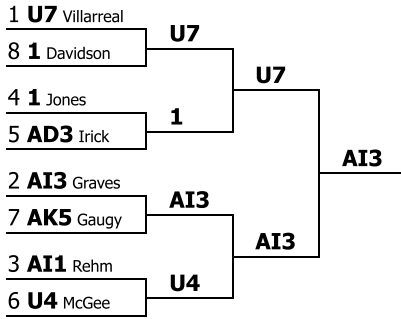

Dr. Frank M. Thompson Jr. Crimson Classic Tournament
International Public Debate
Competitors in order

Competitor	Record	Points	Drop H/L	Results
U7 (William Carey Forensics Varsity) Omar Villarreal	4-0	151.00	76.00	1st
AI3 (University of Southern Mississippi Varsity) Gretta Graves	4-0	148.00	77.00	2nd
AI1 (University of Southern Mississippi Varsity) Douglas Rehm	3-1	155.00	77.00	3rd
AD3 (Bowling Green State University Varsity) Miriam Irick	3-1	149.00	75.00	4th
1 (Western Kentucky University Varsity) Hannah Jones	3-1	149.00	75.00	4th
U4 (William Carey Forensics Varsity) Tanner McGee	3-1	145.00	76.00	6th
AK5 (Ohio University Novice) Nathaniel Gaugy	3-1	141.00	70.00	7th
1 (Jefferson State Community College Varsity) Jacob Davidson	2-2	154.67	76.67	8th
U3 (William Carey Forensics Varsity) Richard Bilich	2-2	148.00	76.00	9th
4 (Jefferson State Community College Novice) Abby Wright	2-2	147.00	74.00	10th
2 (Jefferson State Community College Varsity) Emma Catanese	2-2	145.00	73.00	11th
2 (Western Kentucky University Varsity) Yasmina Muradova	2-2	141.00	69.00	12th
AK4 (Ohio University Novice) Michael Gallagher	2-2	140.00	70.00	13th
AI6 (University of Southern Mississippi Novice) Will Davey	2-2	139.00	68.00	14th
AI5 (University of Southern Mississippi Novice) Jade Pickle	2-2	130.67	66.67	15th
U5 (William Carey Forensics Varsity) Jason Rogers	1-3	146.00	73.00	16th
U8 (William Carey Forensics Varsity) Thaddeaus Abner	1-3	145.00	73.00	17th
3 (Jefferson State Community College Novice) Zach May	1-3	135.00	69.00	18th
AK6 (Ohio University Varsity) Sean Michael	1-3	134.67	69.67	19th
AA24 (Western Kentucky University Varsity) Aer Sells	1-3	117.33	61.33	20th
AI4 (University of Southern Mississippi Novice) Aadarsha Kunwar	0-4	135.00	68.00	21st

Dr. Frank M. Thompson Jr. Crimson Classic Tournament
International Public Debate
Elimination round bracket

This tournament is being run using SpeechWire Tournament Services software - www.SpeechWire.com.
© 2004-2023 Ben Stewart - All Rights Reserved. SpeechWire version 4.22.000.