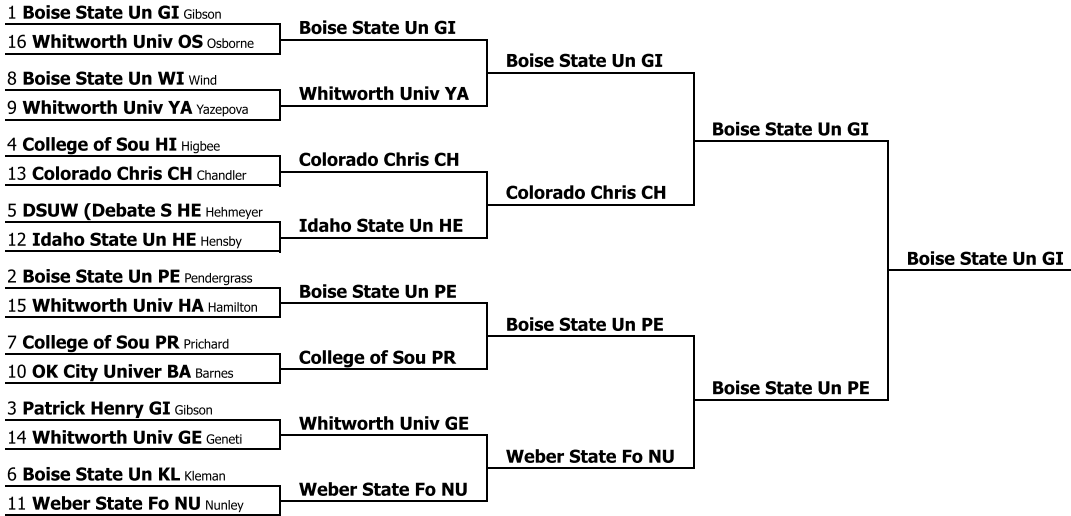

**Mahaffey Memorial
Junior IPDA Public Debate
Elimination round bracket**

This tournament is being run using SpeechWire Tournament Services software - www.SpeechWire.com.
© 2004-2023 Ben Stewart - All Rights Reserved. SpeechWire version 4.22.000.