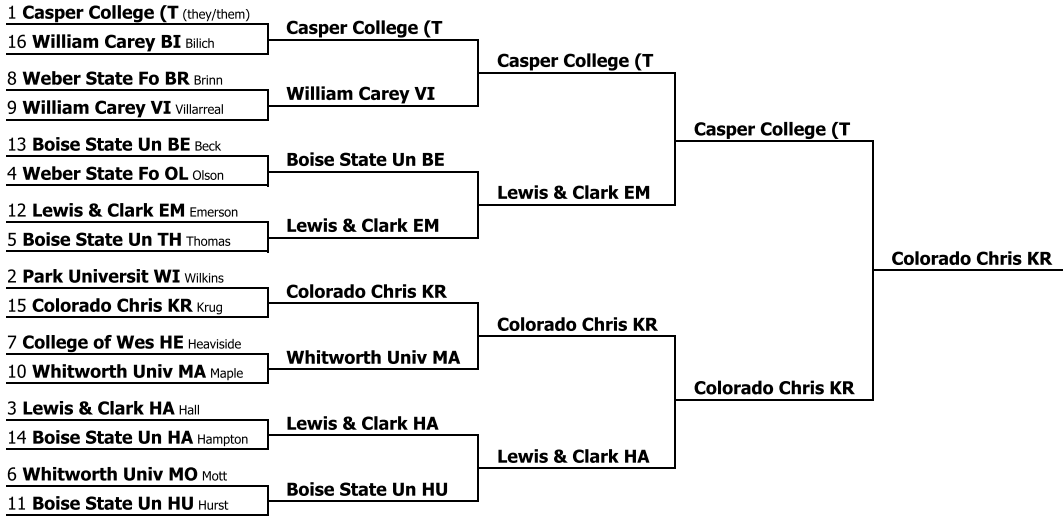

**Mahaffey Memorial
Open IPDA Public Debate
Elimination round bracket**

This tournament is being run using SpeechWire Tournament Services software - www.SpeechWire.com.
© 2004-2023 Ben Stewart - All Rights Reserved. SpeechWire version 4.22.000.