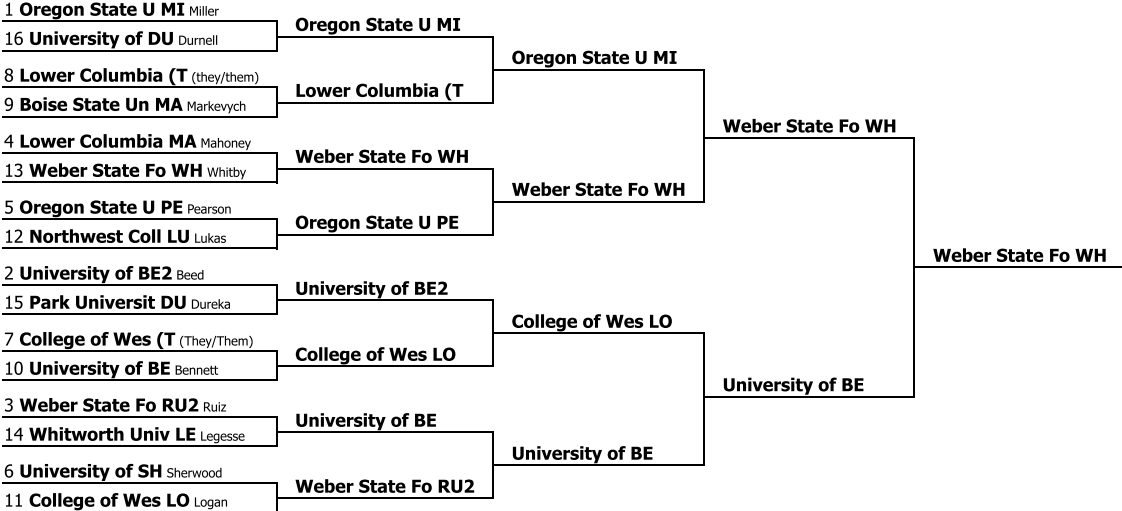

**Mahaffey Memorial
Novice IPDA Public Debate
Elimination round bracket**