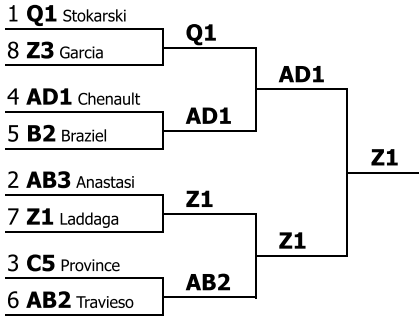

BGSU That 90s Reboot Virtual Tournament
Varsity International Public Debate
Elimination round bracket

This tournament is being run using SpeechWire Tournament Services software - www.SpeechWire.com.
© 2004-2024 Ben Stewart - All Rights Reserved. SpeechWire version 4.22.000.