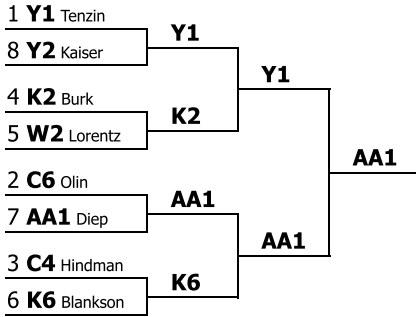

BGSU That 90s Reboot Virtual Tournament
Varsity International Public Debate

Competitors in order

Competitor	Record	Points	Head to Head	Wins-Byes	Results
Q1 (Patrick Henry College) David Stokarski	4-0	153.33		3.00	1st
AB3 (GCC) Benjamin Anastasi	4-0	153.33		3.00	1st
C5 (Marshall University) Ryann Province	4-0	147.00		4.00	3rd
AD1 (Howard Payne) Landon Chenault	3-1	156.00		3.00	4th
B2 (Louisiana State University) Hayden Braziel	3-1	156.00		3.00	4th
AB2 (GCC) Lauren Travieso	3-1	151.00		3.00	6th
Z1 (University of North Texas) Gianfranco Laddaga	3-1	143.00		3.00	7th
Z3 (University of North Texas) Miles Garcia	3-1	143.00		3.00	7th
C2 (Marshall University) Gabe Corbin	3-1	142.00	W	3.00	9th
Q7 (Patrick Henry College) Angelina Gibson	3-1	142.00		3.00	10th
B1 (Louisiana State University) Maya Parreira	2-2	149.00		2.00	11th
W3 (Valdosta State Univ) reagin Jones	2-2	149.00		2.00	11th
AD3 (Howard Payne) Cora Raub	2-2	149.00		2.00	11th
Q4 (Patrick Henry College) Neil David Mangrobang	2-2	140.00		2.00	14th
Q2 (Patrick Henry College) William Anderson	2-2	138.00		2.00	15th
C3 (Marshall University) Adley Fry	2-2	136.00		2.00	16th
AB1 (GCC) Priya Anastasi	2-2	132.00		2.00	17th
AF2 (Brooklyn College) Anitta Kotti	2-2	131.00		2.00	18th
Q3 (Patrick Henry College) William Storz	1-3	151.00		1.00	19th
G1 (Spelman College Debate Team) Jayda Hendrickson	1-3	145.00		1.00	20th
AD4 (Howard Payne) Adrielle Sloan	1-3	144.00		1.00	21st
R1 (GCU) Ryder Evans	1-3	135.00		1.00	22nd
C1 (Marshall University) Ben Chambers	1-3	133.33		0	23rd
AF1 (Brooklyn College) Aadi Pandya	1-3	129.33		0	24th
Z2 (University of North Texas) Nicholas Grotberg	1-3	129.00		1.00	25th
G2 (Spelman College Debate Team) Laila Johnson	0-4	142.00		0	26th
T2 (St. Anselm College) Isabella Uva	0-4	136.00		0	27th

BGSU That 90s Reboot Virtual Tournament
Novice International Public Debate
Elimination round bracket

This tournament is being run using SpeechWire Tournament Services software - www.SpeechWire.com.
© 2004-2024 Ben Stewart - All Rights Reserved. SpeechWire version 4.22.000.