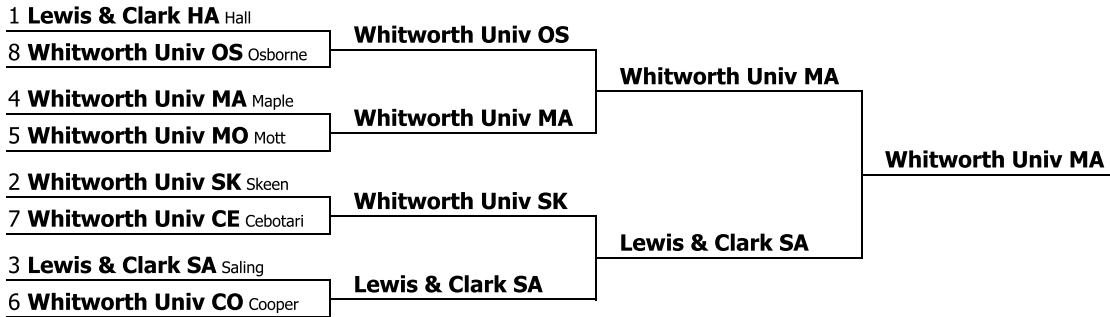

McPherson Classic @ Whitworth Univ
Varsity IPDA Public Debate
Elimination round bracket

This tournament is being run using SpeechWire Tournament Services software - www.SpeechWire.com.
© 2004-2023 Ben Stewart - All Rights Reserved. SpeechWire version 4.22.000.