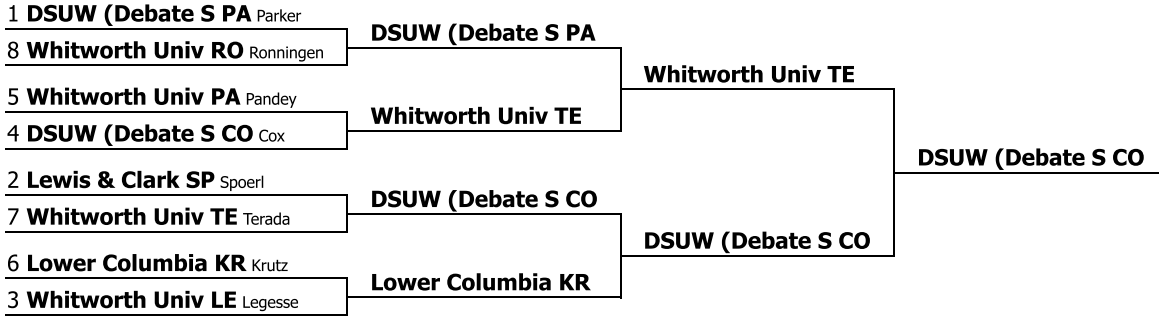

McPherson Classic @ Whitworth Univ
Varsity IPDA Public Debate
Competitors in order

Competitor	Record	Drop H/L	Points	Opp. Wins	Results
Lewis & Clark HA (Lewis & Clark College) Teddi Hall	5-0	116.00	193.00	16.00	1st
Whitworth Univ SK (Whitworth University) Gwen Skeen	5-0	109.00	182.00	8.00	2nd
Lewis & Clark SA (Lewis & Clark College) JR Saling	4-1	115.00	192.00	13.00	3rd
Whitworth Univ MA (Whitworth University) Emma Maple	4-1	115.00	192.00	11.00	4th
Whitworth Univ MO (Whitworth University) Sarah Mott	4-1	115.00	191.00	12.00	5th
Whitworth Univ CO (Whitworth University) Nathan Cooper	3-2	116.00	180.00	12.00	6th
Whitworth Univ CE (Whitworth University) Tricia Cebotari	3-2	115.00	180.00	13.00	7th
Whitworth Univ OS (Whitworth University) Elly Osborne	3-2	111.00	185.00	11.00	8th
Whitworth Univ PR (Whitworth University) Isaac Price	3-2	110.50	182.50	11.25	9th
Whitworth Univ YA (Whitworth University) Riia Yazepova	3-2	107.75	178.75	11.25	10th
Lewis & Clark EM (Lewis & Clark College) Zane Emerson	2-3	113.00	187.00	13.00	11th
Utah State Uni MU (Utah State University - LOGAN) Richard Mulholland	2-3	111.00	186.00	17.00	12th
Utah State Uni LE (Utah State University - LOGAN) Adelle Levanger	2-3	108.00	169.00	16.00	13th
University of CR (University of Montana Debate&Speech) Zachery Craig	2-3	107.00	173.00	16.00	14th
Whitworth Univ TE2 (Whitworth University) Deb Teresa	2-3	105.25	176.25	7.50	15th
Utah State Uni ME (Utah State University - LOGAN) Brynn Meredith	2-3	104.00	171.00	16.00	16th
Whitworth Univ GE (Whitworth University) Dee Geneti	2-3	100.75	168.75	12.50	17th
Lower Columbia MO2 (Lower Columbia College) Adah Moore	1-4	110.00	184.00	16.00	18th
University of CE (University of Montana Debate&Speech) Zyanne Cervantes	1-4	108.00	180.00	14.00	19th
DSUW (Debate S HE (DSUW (Debate Society at the University of Washingt) Griffin Hehmeyer	1-4	107.00	179.00	17.00	20th
Whitworth Univ MU (Whitworth University) Tengis Murunbaatar	1-4	106.50	177.50	11.25	21st

McPherson Classic @ Whitworth Univ
Novice IPDA Public Debate
Elimination round bracket

This tournament is being run using SpeechWire Tournament Services software - www.SpeechWire.com.
© 2004-2023 Ben Stewart - All Rights Reserved. SpeechWire version 4.22.000.