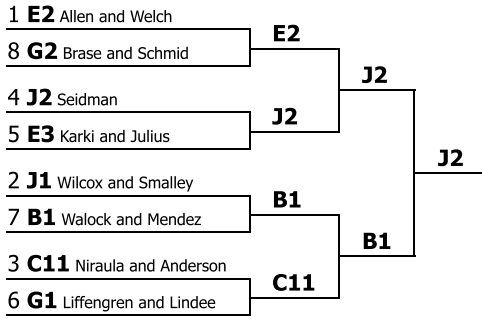

MCFA State Tournament
Parliamentary Debate
Competitors in order

Competitor	Record	Points	Head to Head	Ranks	Results
E2 (St. Cloud State University) Brian Welch and Sid Allen	4-0	215.00		16.00	1st
J1 (Carleton College Debate Team) Ike Smalley and Tony Wilcox	3-1	225.00		14.00	2nd
C11 (Minnesota State University, Mankato) Roshit Niraula and Cecelia Anderson	3-1	223.00		18.00	3rd
J2 (Carleton College Debate Team) Gabe Seidman and	3-1	110.00		5.00	4th
E3 (St. Cloud State University) Nirman Karki and El Julius	2-2	230.00		19.00	5th
G1 (Bethany Lutheran College) Douglas Lindee and Sam Liffengren	2-2	218.00		16.00	6th
B1 (Gustavus Adolphus College) Andrew Mendez and Kelsey Walock	2-2	218.00		19.00	7th
G2 (Bethany Lutheran College) Nick Schmid and Rebekah Brase	2-2	207.00		19.00	8th
C10 (Minnesota State University, Mankato) Sam Anderson and Dorian Janiak	1-3	214.00		25.00	9th
J3 (Carleton College Debate Team) Sam Hiken and Zach Glaser	1-3	212.00		23.00	10th
C5 (Minnesota State University, Mankato) E Meier and Jeremiah Johnson	1-3	208.00		24.00	11th
C6 (Minnesota State University, Mankato) Aiden Landgraff and Samera Fearn	0-4	204.00		26.00	12th

This tournament is being run using SpeechWire Tournament Services software - www.SpeechWire.com.
© 2004-2023 Ben Stewart - All Rights Reserved. SpeechWire version 4.22.000.

MCFA State Tournament
Parliamentary Debate
Elimination round bracket

This tournament is being run using SpeechWire Tournament Services software - www.SpeechWire.com.
© 2004-2023 Ben Stewart - All Rights Reserved. SpeechWire version 4.22.000.