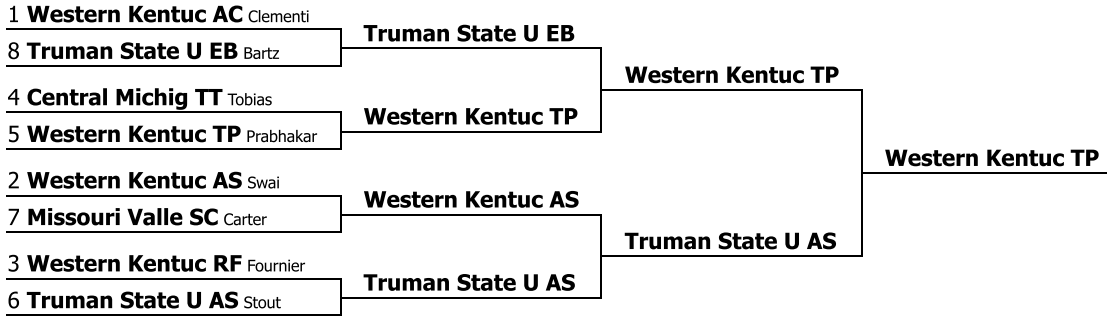

Pi Kappa Delta National Tournament 2023

Lincoln Douglas Debate

Elimination round bracket

This tournament is being run using SpeechWire Tournament Services software - www.SpeechWire.com.
© 2004-2023 Ben Stewart - All Rights Reserved. SpeechWire version 4.22.000.