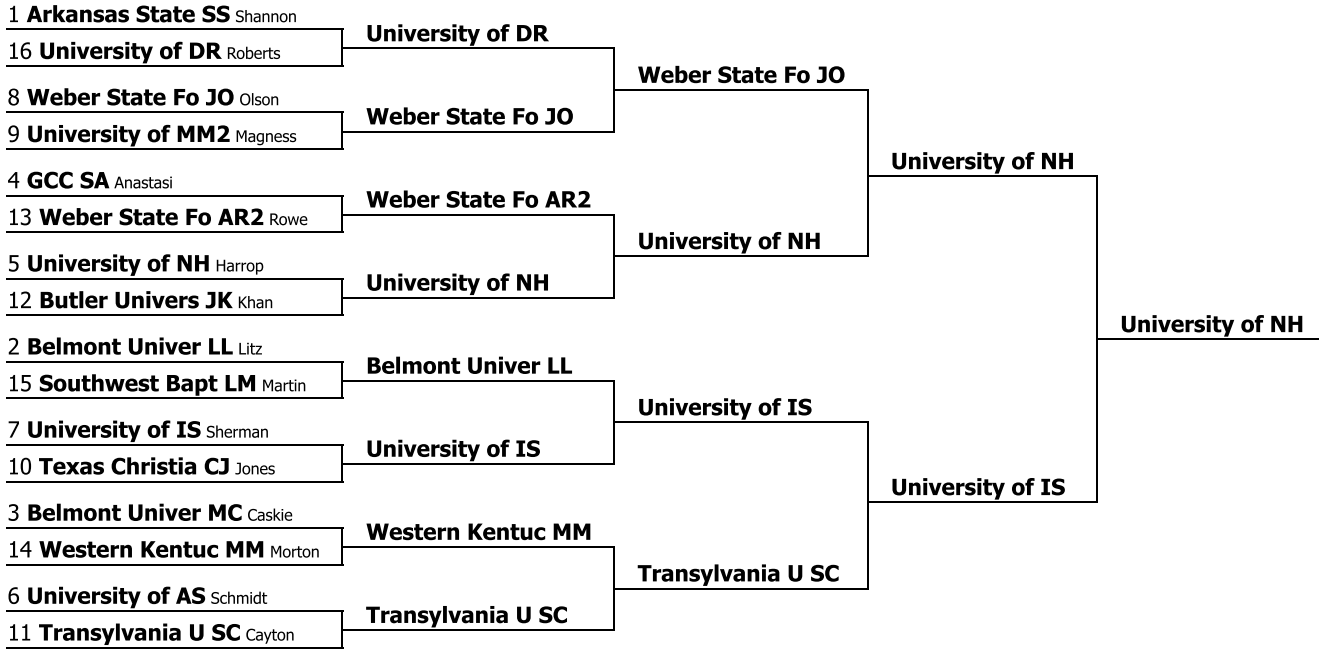

Pi Kappa Delta National Tournament 2023

Public Forum Debate

Competitors in order

Competitor	Record	Drop H/L	Points	Drop 2 H/L	J Var	Results
Boise State Un DPSB (Boise State University Varsity) Dylan Pope and Sara Beck	5-0	166.00	270.00	56.00	0.3042	1st
Simpson Colleg AFRC (Simpson College JV) Abby Fry and Ryan Corcoran	4-1	163.00	268.00	55.00	0.1687	2nd
Simpson Colleg AWAB (Simpson College Varsity) Alyssa Beckwith and Anja Waugh	3-2	173.00	281.00	58.00	0.2696	3rd
Ohio Universit MJSS (Ohio University JV) Søren Starkey and Mackenzie Joseph	3-2	166.00	275.00	55.00	0.1126	4th
Simpson Colleg ZHMS (Simpson College JV) Maddux Stout and Zach Harnden	3-2	151.75	243.75	50.00	0.0847	5th
Boise State Un ICBE (Boise State University Varsity) Israel Ceja and Brie Ellison	2-3	163.00	266.00	55.00	0.3257	6th
Idaho State Un TMJS (Idaho State University Varsity) Trey Mitchell and Jonathon Stoneback	2-3	158.34	263.34	52.67	-0.2151	7th
Missouri Valle SWET (Missouri Valley College Varsity) Evan Tindle and Sha Wilson	2-3	158.00	249.00	53.00	-0.4066	8th
Whitman Colleg GCAC (Whitman College JV) Alice Chen and Grace Canny	1-4	156.00	260.00	52.00	-0.8629	9th

This tournament is being run using SpeechWire Tournament Services software - www.SpeechWire.com.
© 2004-2023 Ben Stewart - All Rights Reserved. SpeechWire version 4.22.000.

Pi Kappa Delta National Tournament 2023

IPDA

Elimination round bracket

This tournament is being run using SpeechWire Tournament Services software - www.SpeechWire.com.
© 2004-2023 Ben Stewart - All Rights Reserved. SpeechWire version 4.22.000.