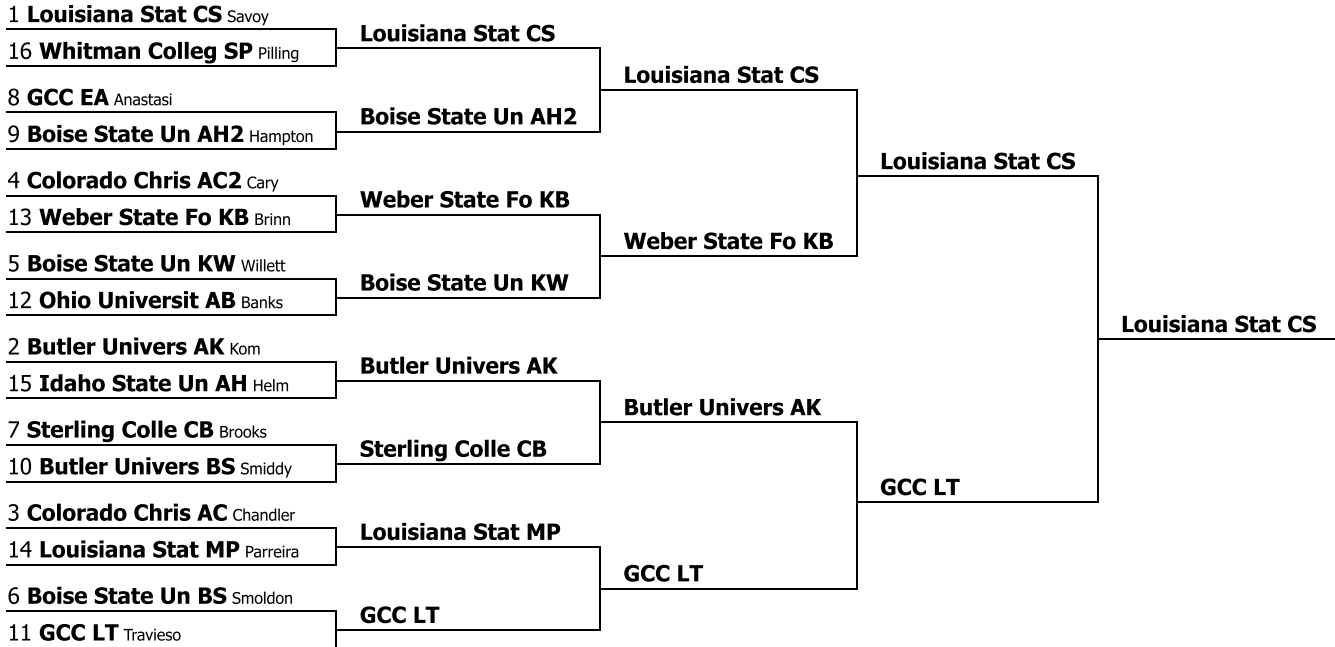

Pi Kappa Delta National Tournament 2023

JV IPDA

Elimination round bracket

This tournament is being run using SpeechWire Tournament Services software - www.SpeechWire.com.
 © 2004-2023 Ben Stewart - All Rights Reserved. SpeechWire version 4.22.000.