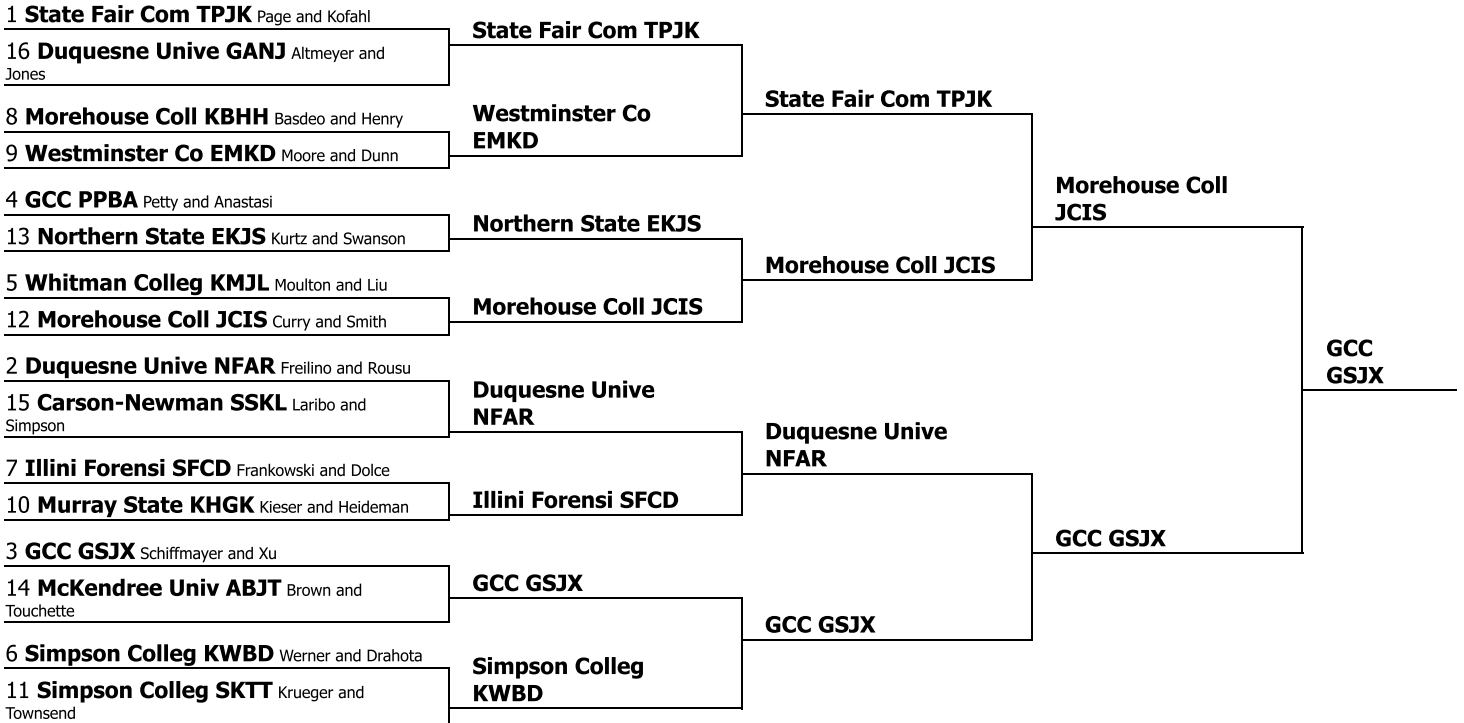

Pi Kappa Delta National Tournament 2023

NPDA Debate

Elimination round bracket

This tournament is being run using SpeechWire Tournament Services software - www.SpeechWire.com.
© 2004-2023 Ben Stewart - All Rights Reserved. SpeechWire version 4.22.000.