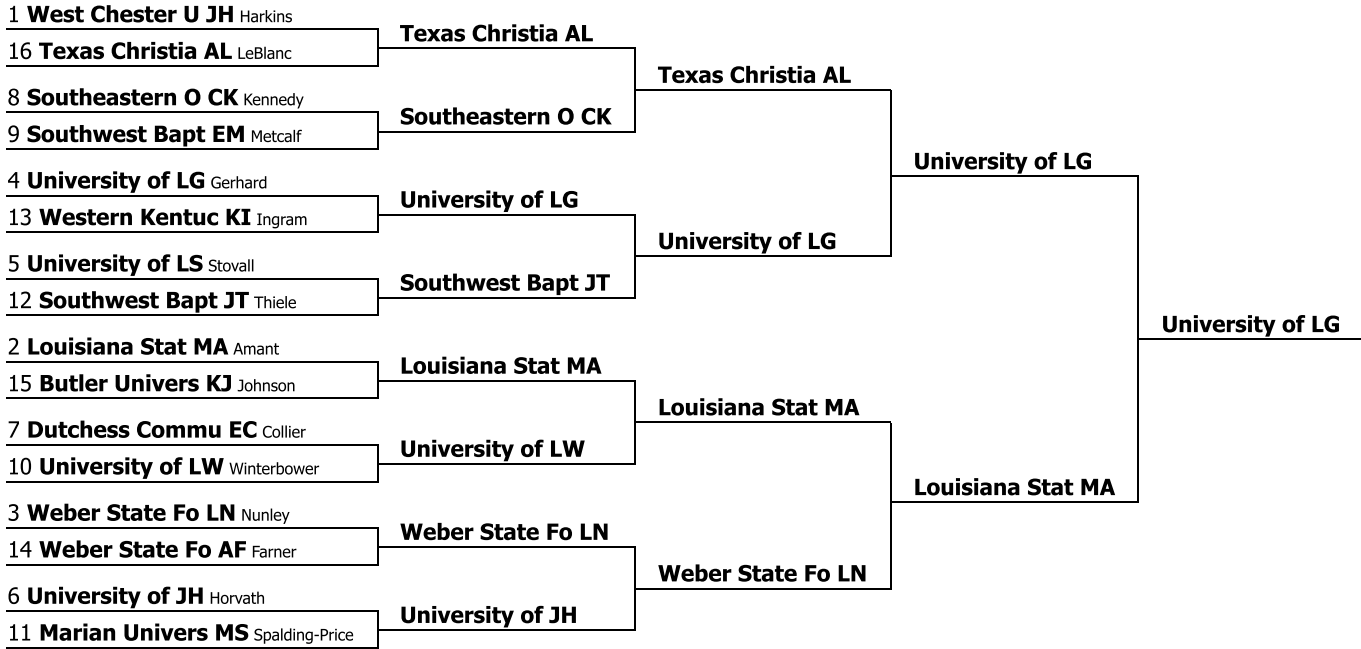

Pi Kappa Delta National Tournament 2023

Novice IPDA

Elimination round bracket

This tournament is being run using SpeechWire Tournament Services software - www.SpeechWire.com.
© 2004-2023 Ben Stewart - All Rights Reserved. SpeechWire version 4.22.000.