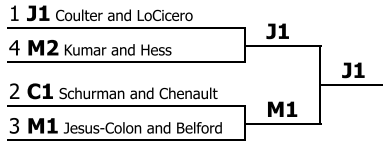

TIFA State Championship

IPDA

Competitors in order

Competitor	Record	Drop H/L	Points	Drop 2 H/L	Ranks	Opp. Wins	Random	Results
C1 (Howard Payne Varsity) Devin Schurman	3-1	60.00	118.00	0.00	0.00	9.00	80474	1st
C2 (Howard Payne Varsity) Landon Chenault	3-1	59.00	117.00	0.00	0.00	6.00	98254	2nd
I3 (Texas State University Varsity) Jacob Graybill	3-1	59.00	116.00	0.00	0.00	6.67	32601	3rd
I5 (Texas State University Varsity) Jacob Everett	3-1	59.00	116.00	0.00	0.00	6.00	89213	4th
M2 (University of Texas-Dallas Varsity) Pranav Kumar	3-1	59.00	114.00	0.00	0.00	8.00	34439	5th
C3 (Howard Payne Varsity) Ben Sartain	3-1	56.33	113.33	0.00	0.00	4.00	18183	6th
I6 (Texas State University Varsity) Halle Divalentone	3-1	55.33	109.33	0.00	0.00	8.00	79634	7th
I2 (Texas State University Varsity) Samantha Nava	3-1	55.00	112.00	0.00	0.00	8.00	23369	8th
D1 (Lone Star College-North Harris Novice) Esperanza De Spain	3-1	55.00	110.00	0.00	0.00	7.00	42768	9th
I4 (Texas State University Varsity) Taylor Tate	3-1	52.00	106.00	0.00	0.00	3.00	99084	10th
I1 (Texas State University Varsity) Ari Eldridge	2-2	58.33	117.33	0.00	0.00	10.67	86041	11th
C4 (Howard Payne Varsity) Cora Raub	2-2	58.00	115.00	0.00	0.00	6.00	31435	12th
C5 (Howard Payne Novice) Katelyn Sims	2-2	53.00	108.00	0.00	0.00	7.00	14905	13th
H1 (Schreiner Mountaineers Novice) Jasmine Hand	2-2	53.00	106.00	0.00	0.00	11.00	96907	14th
M1 (University of Texas-Dallas Varsity) Isaiah Hess	2-2	51.67	102.67	0.00	0.00	12.00	54936	15th
J1 (Tyler Junior College Varsity) Isabella LoCicero	2-2	28.00	57.00	0.00	0.00	4.00	36856	16th
H2 (Schreiner Mountaineers Novice) Alexis Ayala	1-3	58.00	115.00	0.00	0.00	9.00	19389	17th
J2 (Tyler Junior College Novice) Kraig Coulter	1-3	57.00	114.00	0.00	0.00	9.00	86229	18th
C7 (Howard Payne Varsity) Luke Moss	1-3	55.00	109.00	0.00	0.00	11.00	32956	19th
C6 (Howard Payne Varsity) Jordan Sager	1-3	55.00	105.00	0.00	0.00	8.00	70049	20th
J3 (Tyler Junior College Varsity) Erika Gonzalez-Alonso	1-3	52.00	104.00	0.00	0.00	10.67	44868	21st
A1 (Central Texas College Novice) Caden Towlson	1-3	51.00	99.00	0.00	0.00	12.00	77843	22nd
A2 (Central Texas College Novice) William Leonard	0-4	57.00	111.00	0.00	0.00	11.00	80655	23rd

TIFA State Championship
2 Person Parliamentary Debate
Elimination round bracket

This tournament is being run using SpeechWire Tournament Services software - www.SpeechWire.com.
© 2004-2023 Ben Stewart - All Rights Reserved. SpeechWire version 4.22.000.