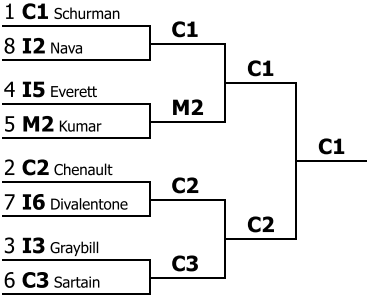

TIFA State Championship
IPDA
Elimination round bracket

This tournament is being run using SpeechWire Tournament Services software - www.SpeechWire.com.
© 2004-2023 Ben Stewart - All Rights Reserved. SpeechWire version 4.22.000.