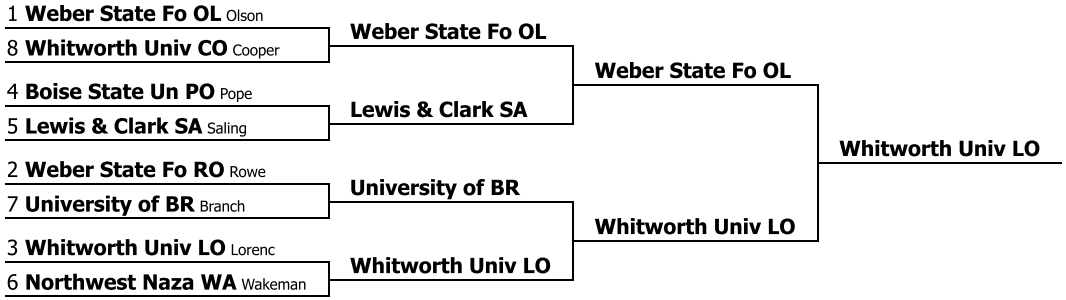

Mike Dugaw Smelt Classic
C - Open IPDA Public Debate
Elimination round bracket

This tournament is being run using SpeechWire Tournament Services software - www.SpeechWire.com.
© 2004-2023 Ben Stewart - All Rights Reserved. SpeechWire version 4.22.000.