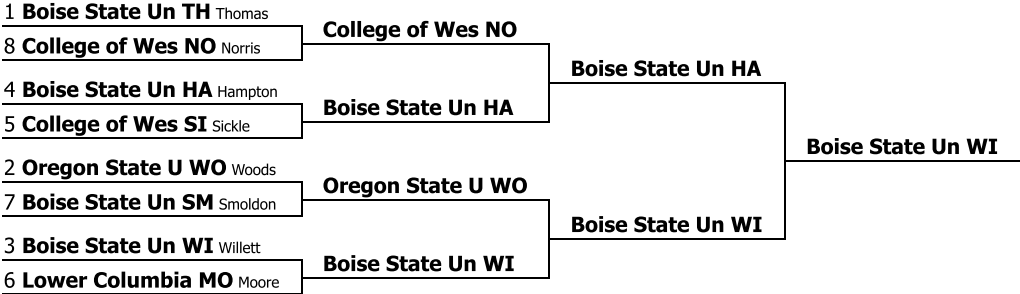

Mike Dugaw Smelt Classic
C - Open IPDA Public Debate
Competitors in order

Competitor	Record	Drop H/L	Points	Opp. Wins	Drop 2 H/L	Results
Weber State Fo OL (Weber State Forensics) Jazmyne Olson	5-0	117.00	194.00	14.00	39.00	1st
Weber State Fo RO (Weber State Forensics) Akir Rowe	4-1	117.00	195.00	16.25	39.00	2nd
Whitworth Univ LO (Whitworth University) Drew Lorenc	4-1	114.00	188.00	16.00	38.00	3rd
Boise State Un PO (Boise State University) Dylan Pope	4-1	113.00	180.00	18.75	38.00	4th
Lewis & Clark SA (Lewis & Clark College) JR Saling	3-2	117.00	194.00	13.00	39.00	5th
Northwest Naza WA (Northwest Nazarene University) Savannah Wakeman	3-2	116.00	192.00	12.00	38.00	6th
University of BR (University of Nevada, Reno) Hannah Branch	3-2	114.50	187.50	15.00	37.50	7th
Whitworth Univ CO (Whitworth University) Nathan Cooper	3-2	114.25	191.25	15.00	38.00	8th
College of Wes HE (College of Western Idaho) Oliver Heaviside	3-2	114.00	189.00	13.00	38.00	9th
Boise State Un JA (Boise State University) Kate Jacobson	3-2	112.00	187.00	14.00	37.00	10th
Lewis & Clark MA (Lewis & Clark College) Molly Mahoney	3-2	112.00	177.00	14.00	38.00	11th
College of Sou MA (College of Southern Idaho) Amy Madrid	3-2	109.00	184.00	11.00	36.00	12th
Whitworth Univ MA (Whitworth University) Emma Maple	2-3	116.00	191.00	15.00	39.00	13th
Boise State Un CE (Boise State University) Israel Ceja	2-3	115.00	191.00	15.00	38.00	14th
Boise State Un EL (Boise State University) Brie Ellison	2-3	113.00	189.00	14.00	38.00	15th
Boise State Un HU (Boise State University) Alison Hurst	2-3	113.00	187.00	11.00	38.00	16th
Whitworth Univ GO (Whitworth University) Skye Gordon	2-3	111.00	185.00	13.00	36.00	17th
Weber State Fo HO (Weber State Forensics) Kyle Houseley	2-3	111.00	185.00	10.00	37.00	18th
College of Sou WA (College of Southern Idaho) Jeremy Wallace	2-3	110.00	182.00	10.00	37.00	19th
College of Wes CH2 (College of Western Idaho) Kevin Chase	2-3	110.00	180.00	7.00	37.00	20th
Weber State Fo BE (Weber State Forensics) Sophie Beck	1-4	112.00	185.00	13.00	37.00	21st
Lewis & Clark HA (Lewis & Clark College) Teddi Hall	1-4	110.00	179.00	9.00	37.00	22nd
Whitworth Univ CE (Whitworth University) Tricia Cebotari	1-4	105.25	176.25	11.25	35.25	23rd

Mike Dugaw Smelt Classic
C - Junior IPDA Public Debate
Elimination round bracket

This tournament is being run using SpeechWire Tournament Services software - www.SpeechWire.com.
© 2004-2023 Ben Stewart - All Rights Reserved. SpeechWire version 4.22.000.