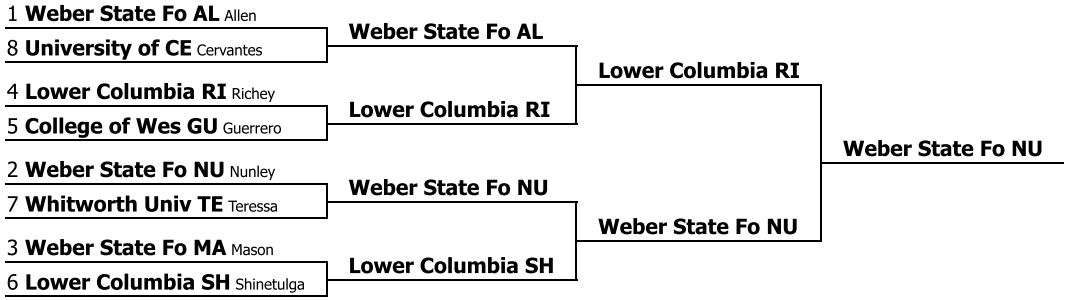

Mike Dugaw Smelt Classic
C - Novice IPDA Public Debate
Elimination round bracket

This tournament is being run using SpeechWire Tournament Services software - www.SpeechWire.com.
© 2004-2023 Ben Stewart - All Rights Reserved. SpeechWire version 4.22.000.