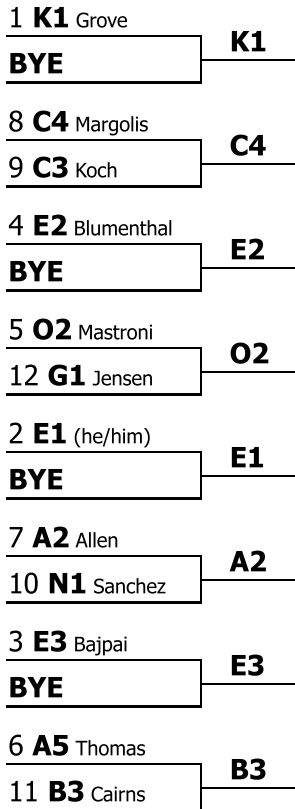

C5 (Harper College) Gee Baldino	1-3	79.00	44.00	0.00	24th
G3 (Dutchess Community College) Roxie Frantz	1-3	67.00	35.00	0.00	25th
O1 (Hofstra University) Alondra Padilla	0-4	98.00	50.00	0.00	26th
M1 (TX Southern University) Amalia Charles	0-4	90.00	48.00	0.00	27th
H1 (Lafayette College) Chris Kirch	0-4	60.00	33.00	0.00	28th

This tournament is being run using SpeechWire Tournament Services software - www.SpeechWire.com.
© 2004-2022 Ben Stewart - All Rights Reserved. SpeechWire version 4.22.000.

Off-Broadway Swing (Saturday)
International Public Debate - Individual
Elimination round bracket

This tournament is being run using SpeechWire Tournament Services software - www.SpeechWire.com.
© 2004-2022 Ben Stewart - All Rights Reserved. SpeechWire version 4.22.000.