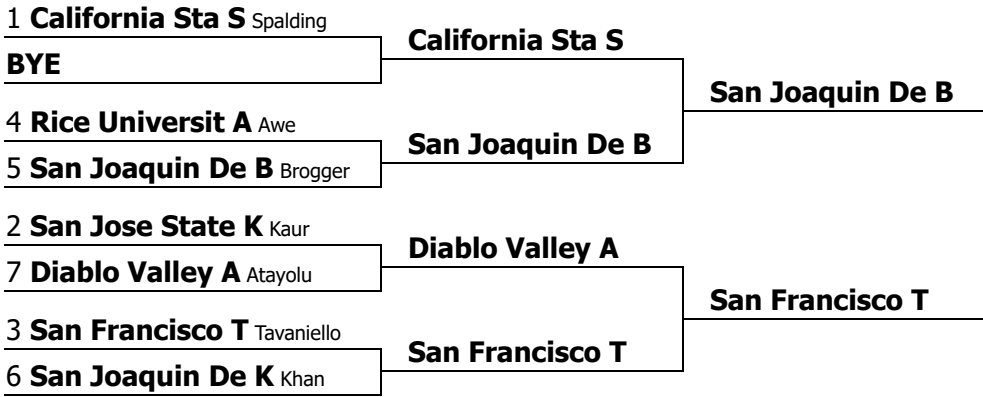

Paul Winters & Pat Kennedy Invitational
IPDA Open Division
Elimination round bracket

This tournament is being run using SpeechWire Tournament Services software - www.SpeechWire.com.
© 2004-2022 Ben Stewart - All Rights Reserved. SpeechWire version 4.22.000.