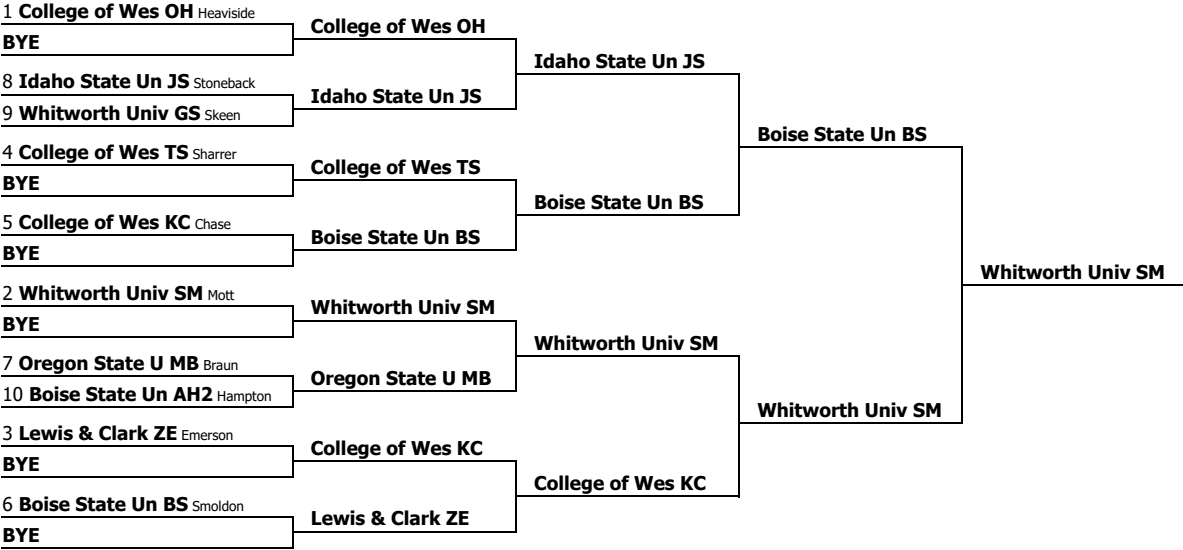

Steve Hunt Classic
Senior Parliamentary Debate
Competitors in order

Competitor	Record	Drop H/L	Points	Opp. Wins	Results
Whitman Colleg ISHA (Whitman College Senior) Heidi Adolphsen and Ilse Spiropoulos	5-0	172.70	286.20	12.00	1st
University of HPJS (University of Texas - Tyler Senior) Josh Smith and Hunter Parrish	4-1	173.10	287.80	18.00	2nd
Whitman Colleg JLKM (Whitman College Senior) Jas Liu and Kasey Moulton	4-1	172.50	287.80	11.00	3rd
Rice Universit ASMR (Rice University Senior) Max Renteria and Arjun Surya	3-2	173.08	288.88	13.75	4th
Whitman Colleg AGKM (Whitman College Senior) Kyle Mathy and Alexa Grechishkin	3-2	170.70	284.70	14.00	5th
William Jewell KGPT (William Jewell Senior) Kandace Gill and Paige Tretter	3-2	167.26	278.26	12.50	6th
William Jewell TDPT (William Jewell Senior) Trent Dixon and Patrick Terry	2-3	170.10	284.40	17.00	7th
Whitman Colleg GCSP (Whitman College Junior) Sophia Pilling and Grace Canny	2-3	170.00	282.30	10.00	8th
University of HDAC (University of Texas - Tyler Junior) Angie Carroll and Harlin Dean	2-3	169.63	283.63	16.25	9th
Whitman Colleg ACEE (Whitman College Junior) Ellie Edwards and Alice Chen	2-3	168.63	279.63	10.00	10th
Rice Universit MTKY (Rice University Junior) Kelly Yang and Manna Trevino	2-3	168.40	279.00	14.00	11th
Rice Universit WWNS (Rice University Junior) William Wang and Nikki Stancik	2-3	167.90	280.20	15.00	12th
University of RWAM (University of Texas - Tyler Junior) Amber McAdams and Rebecca Wood	1-4	163.25	271.25	13.75	13th

This tournament is being run using SpeechWire Tournament Services software - www.SpeechWire.com.
© 2004-2022 Ben Stewart - All Rights Reserved. SpeechWire version 4.22.000.

**Steve Hunt Classic
Junior IPDA**

Elimination round bracket

This tournament is being run using SpeechWire Tournament Services software - www.SpeechWire.com.
© 2004-2022 Ben Stewart - All Rights Reserved. SpeechWire version 4.22.000.