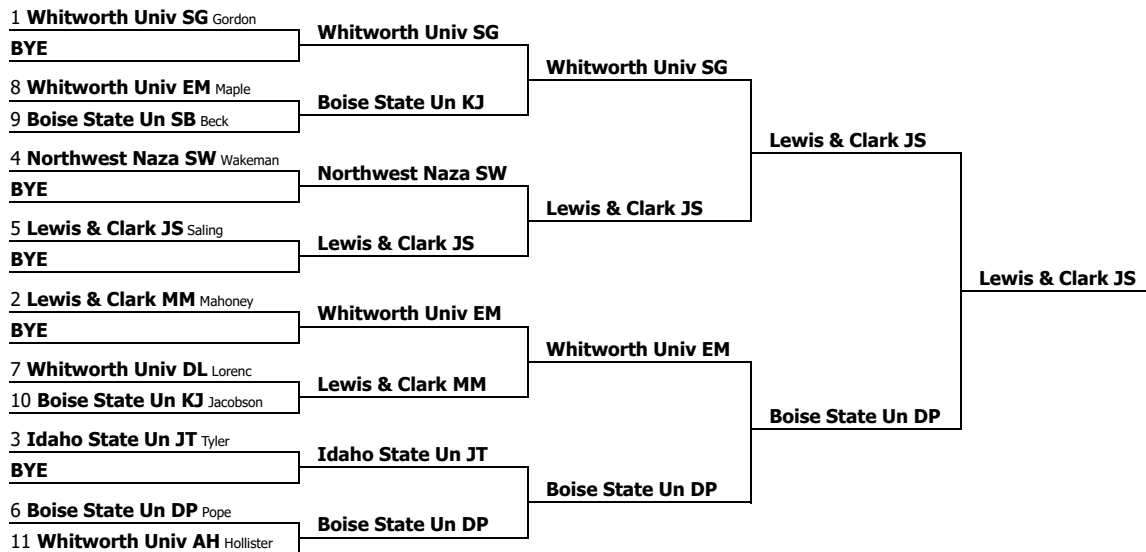

Steve Hunt Classic
Senior IPDA
Elimination round bracket

This tournament is being run using SpeechWire Tournament Services software - www.SpeechWire.com.
© 2004-2022 Ben Stewart - All Rights Reserved. SpeechWire version 4.22.000.