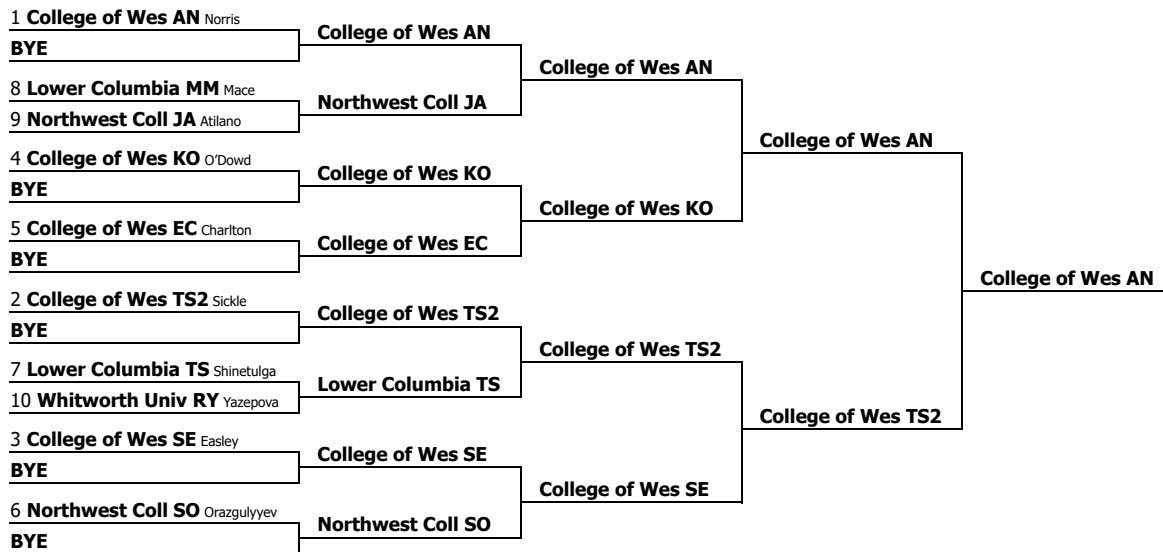

**Steve Hunt Classic
Novice IPDA
Elimination round bracket**

This tournament is being run using SpeechWire Tournament Services software - www.SpeechWire.com.
© 2004-2022 Ben Stewart - All Rights Reserved. SpeechWire version 4.22.000.