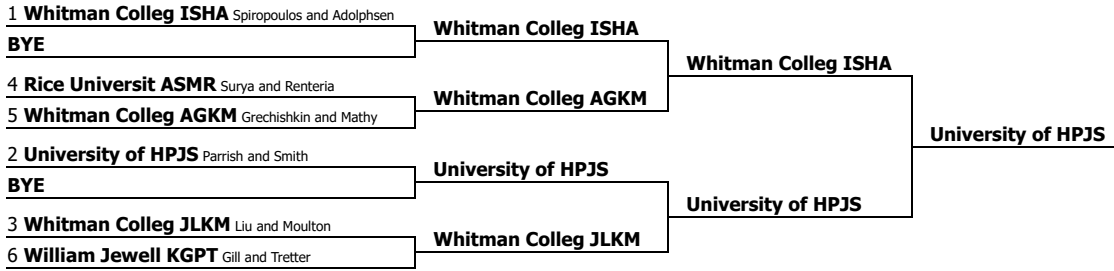

Steve Hunt Classic
Senior Parliamentary Debate
Elimination round bracket

This tournament is being run using SpeechWire Tournament Services software - www.SpeechWire.com.
© 2004-2022 Ben Stewart - All Rights Reserved. SpeechWire version 4.22.000.