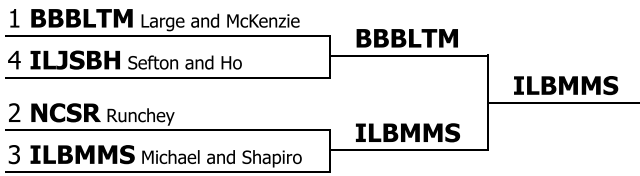

BullDog Battle
Varsity Parliamentary Debate
Elimination round bracket

This tournament is being run using SpeechWire Tournament Services software - www.SpeechWire.com.
© 2004-2022 Ben Stewart - All Rights Reserved. SpeechWire version 4.22.000.