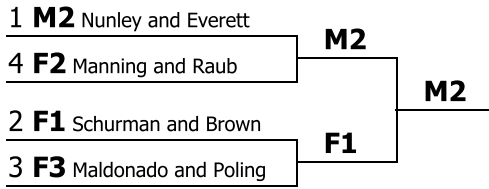

Fall TIFA 2020 - Friday/Saturday

NFA-LD

Competitors in order

Competitor	Record	Drop H/L	Points	Drop 2 H/L	Ranks	Opp. Wins	Random	Results
A1 (CSU, Northridge Varsity) Israel Sandoval	3-1	57.00	112.00	0.00	0.00	7.00	94436	1st
M3 (Texas State University Varsity) Hannah Nunley	3-1	57.00	110.00	0.00	0.00	8.00	3319	2nd
Q1 (University of North Texas Varsity) Jose Sanchez	2-2	55.00	110.00	0.00	0.00	8.00	93150	3rd
Q2 (University of North Texas Varsity) Alex Delarosa	2-2	51.00	105.00	0.00	0.00	6.00	27821	4th
M1 (Texas State University Novice) Jacob Everett	1-3	56.00	111.00	0.00	0.00	10.00	85928	5th
M2 (Texas State University Novice) Theo Januski	1-3	50.00	100.00	0.00	0.00	9.00	81440	6th

This tournament is being run using SpeechWire Tournament Services software - www.SpeechWire.com.
© 2004-2021 Ben Stewart - All Rights Reserved. SpeechWire version 4.22.000.

Fall TIFA 2020 - Friday/Saturday
2 Person Parliamentary Debate
Elimination round bracket

This tournament is being run using SpeechWire Tournament Services software - www.SpeechWire.com.
© 2004-2021 Ben Stewart - All Rights Reserved. SpeechWire version 4.22.000.