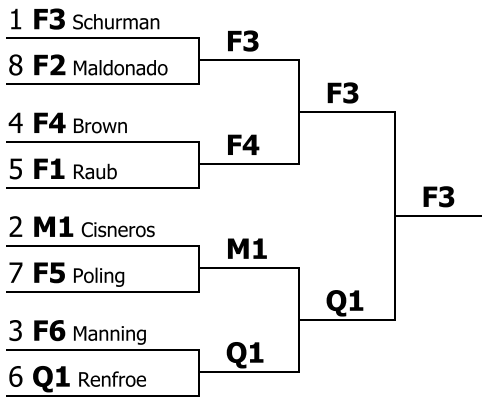

Fall TIFA 2020 - Friday/Saturday

IPDA

Elimination round bracket

This tournament is being run using SpeechWire Tournament Services software - www.SpeechWire.com.
© 2004-2021 Ben Stewart - All Rights Reserved. SpeechWire version 4.22.000.