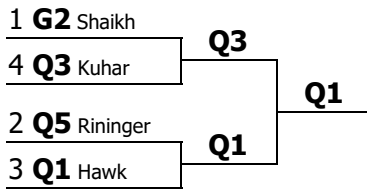

SNAFU #1 co-hosted w/Northern Virginia Comm. College

IPDA

Competitors in order

Competitor	Record	Points	Drop H/L	Results
G2 (Seton Hall University) Safa Shaikh	4-0	116.00	58.00	1st
Q5 (Kent State University Flashes) Ben Rininger	4-0	108.00	54.00	2nd
Q1 (Kent State University Flashes) Vivian Hawk	3-1	111.00	56.00	3rd
Q3 (Kent State University Flashes) Makaela Kuhar	3-1	109.00	56.00	4th
A1 (Queens College) Amil Virani	2-2	111.00	56.00	5th
J1 (NSU Speech and Debate) Jacob Hardbarger	2-2	108.00	54.00	6th
B1 (Liberty University) Katey Craig	2-2	102.00	53.00	7th
Q4 (Kent State University Flashes) Trevor Walton	2-2	100.00	49.00	8th
Q2 (Kent State University Flashes) Nick Flowers	2-2	96.00	48.00	9th
H1 (Hofstra University) Alexis Hughes	1-3	112.00	57.00	10th
H2 (Hofstra University) Danae Byer	1-3	107.00	55.00	11th
G1 (Seton Hall University) Dan O'Connor	1-3	107.00	55.00	11th
D1 (West Chester University) Zahra Husain	1-3	105.00	52.00	13th
R2 (Nassau Community College) Tyler Lynch	1-0	30.00	0.00	14th
R1 (Nassau Community College) Seth Rosenthal	0-4	93.00	44.00	15th
A2 (Queens College) Ricky LaSalle	0-1	1.00	0.00	16th

This tournament is being run using SpeechWire Tournament Services software - www.SpeechWire.com.
© 2004-2020 Ben Stewart - All Rights Reserved. SpeechWire version 4.22.000.

SNAFU #1 co-hosted w/Northern Virginia Comm. College

IPDA

Elimination round bracket

This tournament is being run using SpeechWire Tournament Services software - www.SpeechWire.com.
© 2004-2020 Ben Stewart - All Rights Reserved. SpeechWire version 4.22.000.