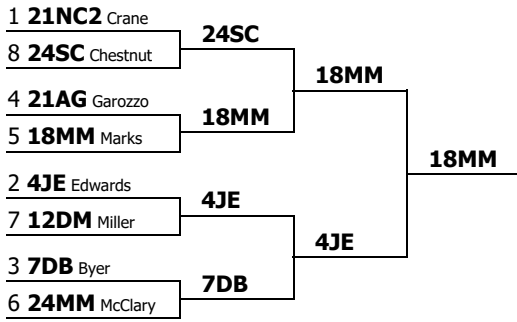

East Coast Early Bird Debate Tournament 2020

Open IPDA

Elimination round bracket

This tournament is being run using SpeechWire Tournament Services software - www.SpeechWire.com.
© 2004-2020 Ben Stewart - All Rights Reserved. SpeechWire version 4.22.000.