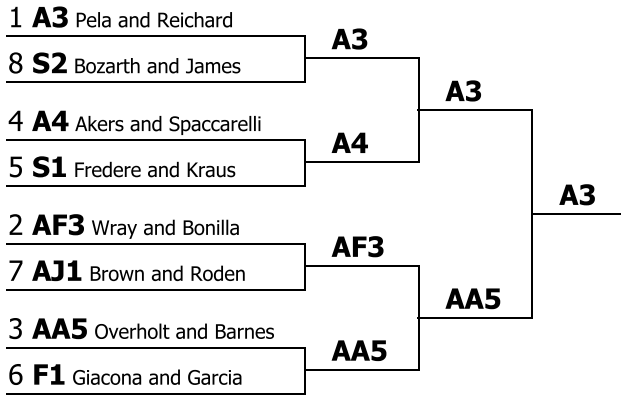

BGSU Remote Robot Rumble
Varsity Parliamentary Debate
Elimination round bracket

This tournament is being run using SpeechWire Tournament Services software - www.SpeechWire.com.
© 2004-2021 Ben Stewart - All Rights Reserved. SpeechWire version 4.22.000.