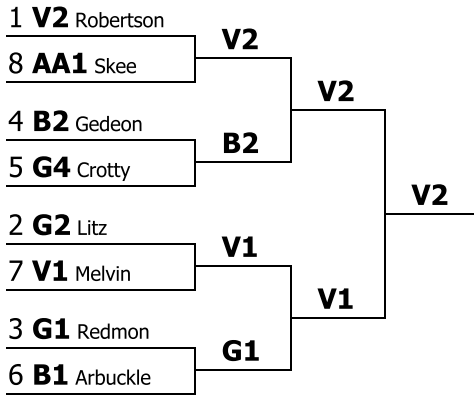

BGSU Remote Robot Rumble
Varsity International Public Debate
Elimination round bracket

This tournament is being run using SpeechWire Tournament Services software - www.SpeechWire.com.
© 2004-2021 Ben Stewart - All Rights Reserved. SpeechWire version 4.22.000.