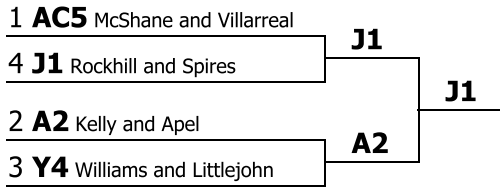

BGSU Remote Robot Rumble
Novice Parliamentary Debate
Elimination round bracket

This tournament is being run using SpeechWire Tournament Services software - www.SpeechWire.com.
© 2004-2021 Ben Stewart - All Rights Reserved. SpeechWire version 4.22.000.