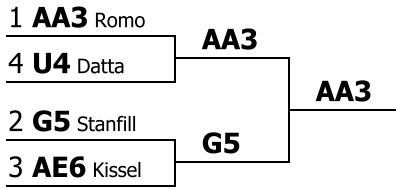

BGSU Remote Robot Rumble
Varsity Parliamentary Debate
Competitors in order

Competitor	Record	Points	Head to Head	Wins-Byes	Results
A3 (Hillsdale College) Tavio Pela and Erin Reichard	4-0	217.00		4.00	1st
AF3 (Kansas Wesleyan University) Abby Wray and Savannah Bonilla	3-1	224.00		2.00	2nd
AA5 (GCC) Susannah Barnes and Reese Overholt	3-1	221.00		3.00	3rd
A4 (Hillsdale College) Allie Spaccarelli and Nick Akers	3-1	217.34		2.00	4th
S1 (Covenant College) Kyle Kraus and Nathan Fredere	3-1	216.00		3.00	5th
F1 (Louisiana Tech University) Steve Garcia and Aria Giacona	3-1	215.00		3.00	6th
AJ1 (Tulane University) Mackenzie Brown and Evan Roden	3-1	212.00		3.00	7th
S2 (Covenant College) Jonathan Bozarth and Sarah James	3-1	206.00		3.00	8th
AJ2 (Tulane University) Isaac Hoeschen and Emma Basch	2-2	229.33		1.00	9th
AF4 (Kansas Wesleyan University) Bryce Boyd and Madi Mitchell	2-2	220.00		2.00	10th
R1 (Tennessee Technological University) Elliot Payne and Jay Norsworthy	2-2	218.00		2.00	11th
AC6 (GCU) Jared Holliday and Julia Kupis	2-2	198.00		2.00	12th
Y3 (Morehouse College) Daniel Edwards and Zubin Abraham-Ahmed	1-3	225.00		1.00	13th
C7 (University of Texas-Dallas) Margaret Moore and Makayla Kovar	1-3	218.67		0	14th
E1 (Bryan College) Alex Daniels and Josh Cotton	1-3	218.00		1.00	15th
Y1 (Morehouse College) Patrick Ohazurike and Isaac Smith	1-3	215.00	W	1.00	16th
T1 (Lynn University) Spencer Backman and Liam Shanley	1-3	215.00		1.00	17th
AI5 (East Tennessee State University) Sylvia Meredith and Evan Dunn	1-3	202.00		1.00	18th
AJ3 (Tulane University) Jeremy Evans and Ira Rahman	1-3	175.00		1.00	19th

BGSU Remote Robot Rumble
Novice International Public Debate
Elimination round bracket

This tournament is being run using SpeechWire Tournament Services software - www.SpeechWire.com.
© 2004-2021 Ben Stewart - All Rights Reserved. SpeechWire version 4.22.000.