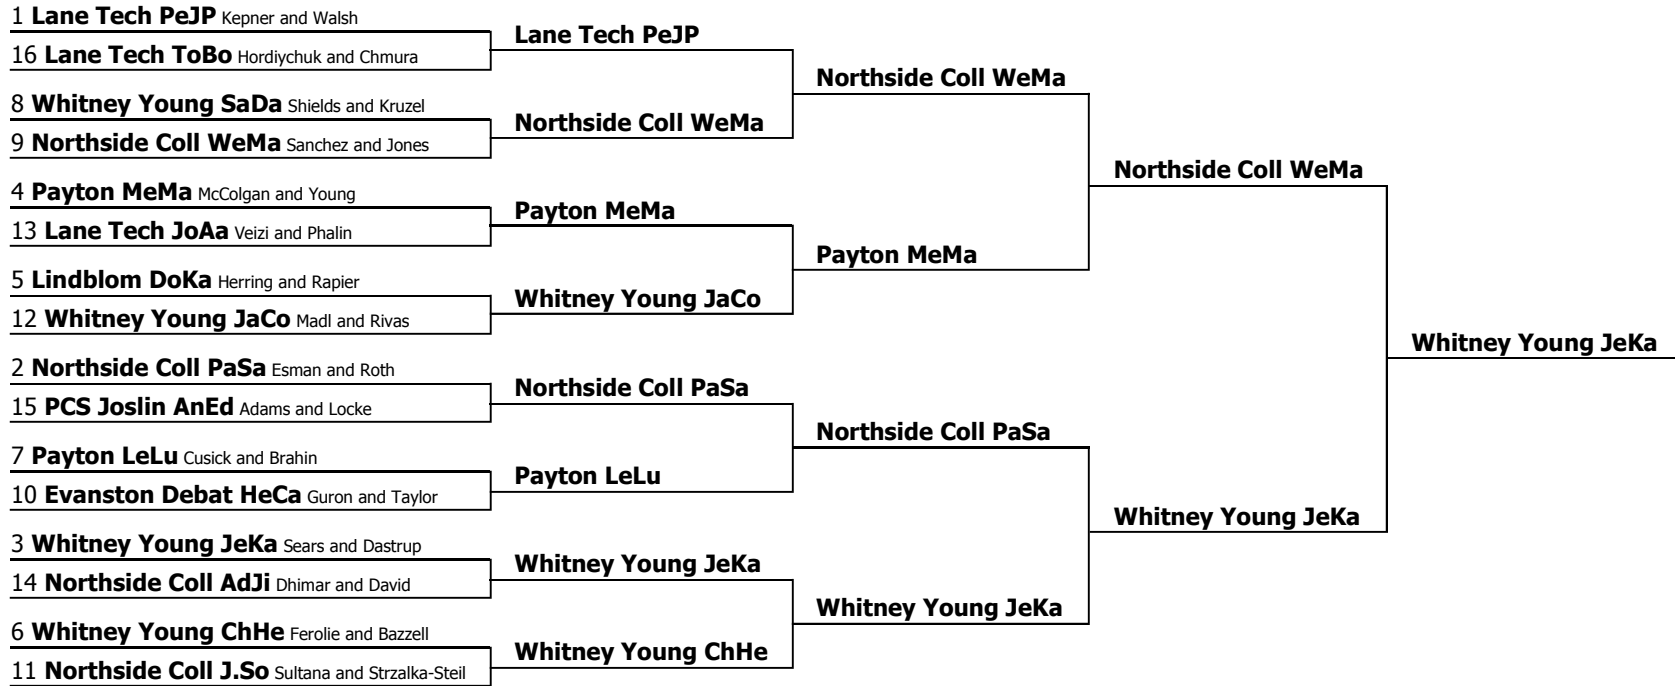

Chicago Debate League - T6 - Championship
Varsity Policy Debate
Elimination round bracket

This tournament is being run using SpeechWire Tournament Services software - www.SpeechWire.com.
© 2004-2014 Ben Stewart - All Rights Reserved. SpeechWire version 4.19.005.