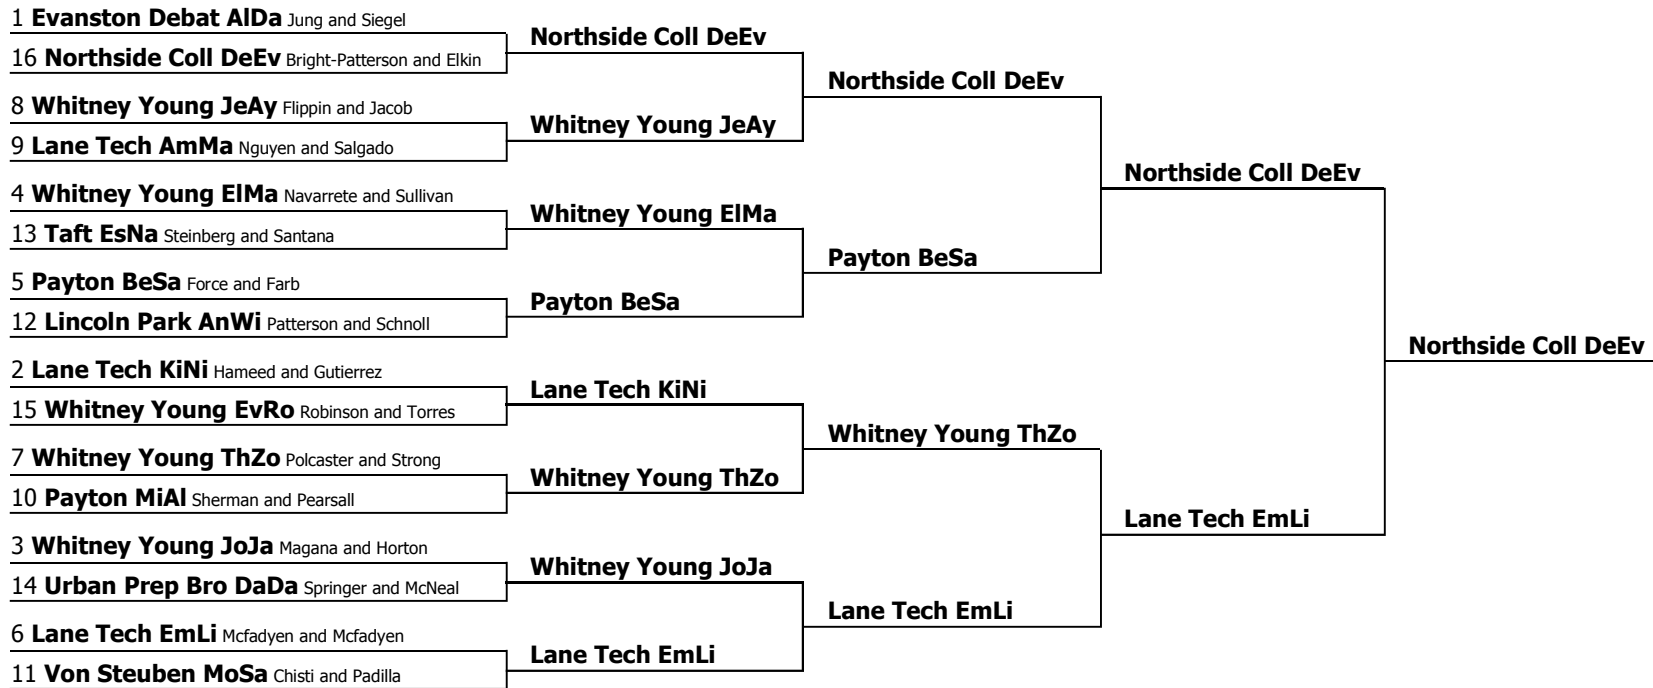

Chicago Debate League - T6 - Championship
JV Policy Debate
Elimination round bracket

This tournament is being run using SpeechWire Tournament Services software - www.SpeechWire.com.
 © 2004-2014 Ben Stewart - All Rights Reserved. SpeechWire version 4.19.005.