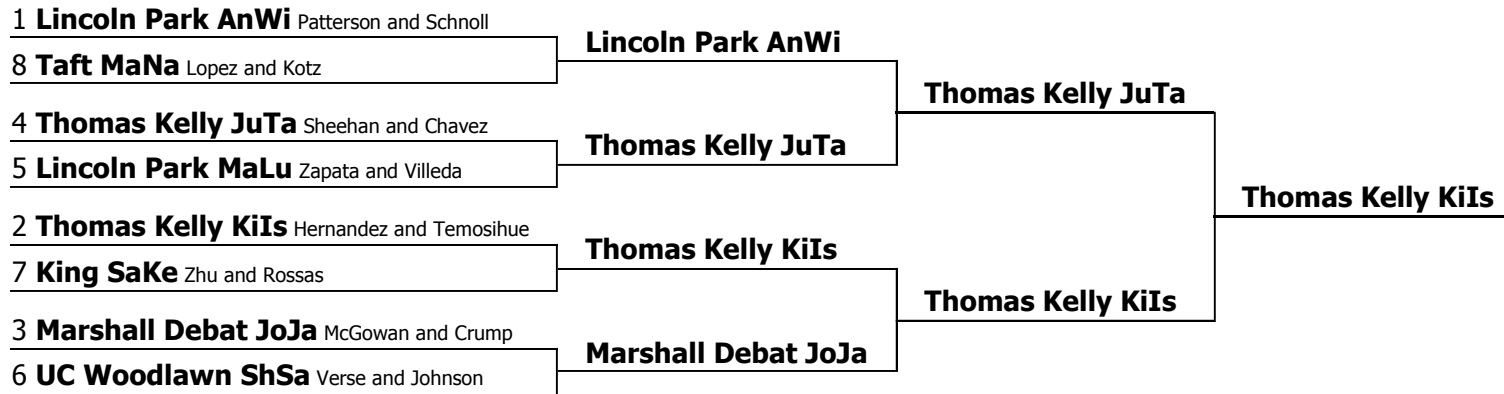

Chicago Debate League - T5 - 'LCC'
JV
Elimination round bracket

This tournament is being run using SpeechWire Tournament Services software - www.SpeechWire.com.
 © 2004-2014 Ben Stewart - All Rights Reserved. SpeechWire version 4.19.005.