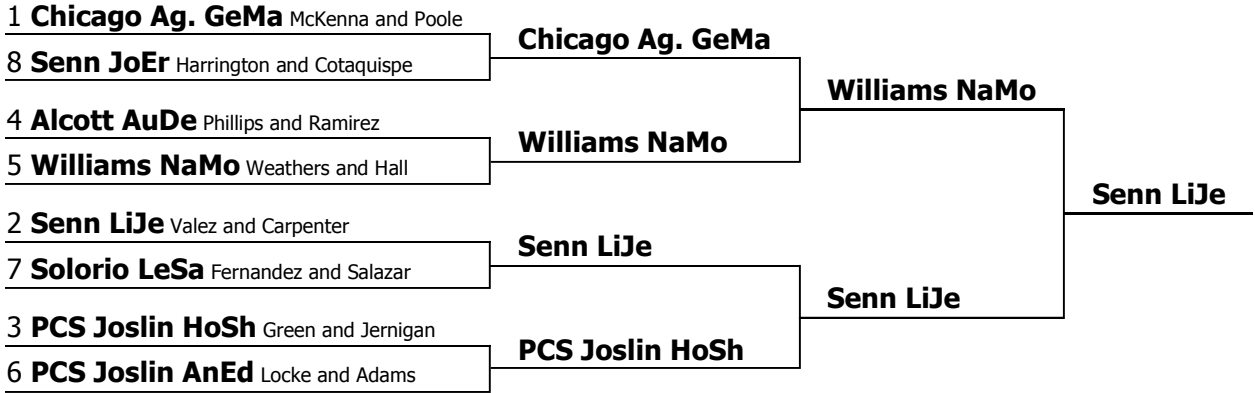

Chicago Debate League - T5 - 'A'
Varsity Policy Debate
Elimination round bracket

This tournament is being run using SpeechWire Tournament Services software - www.SpeechWire.com.
© 2004-2014 Ben Stewart - All Rights Reserved. SpeechWire version 4.19.005.