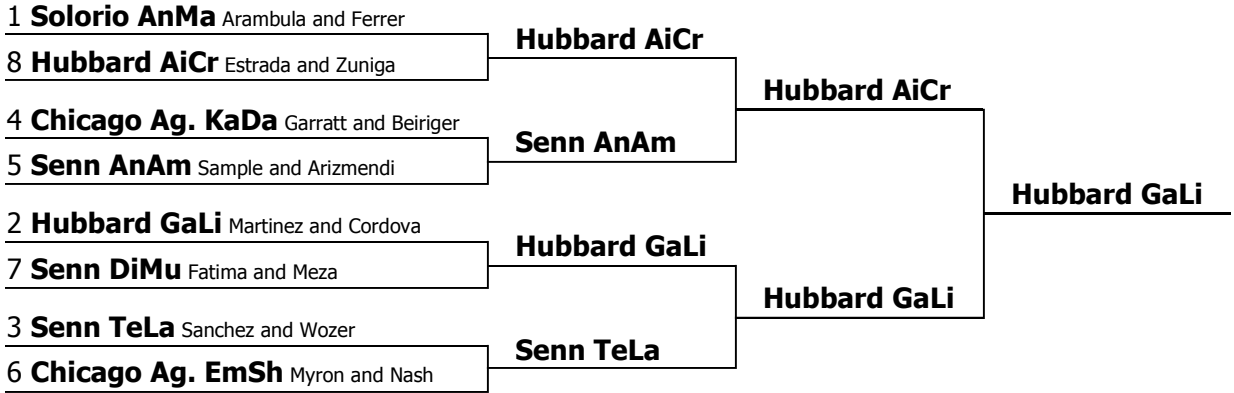

**Chicago Debate League - T5 - 'A'**  
**JV Policy Debate**  
**Elimination round bracket**

This tournament is being run using SpeechWire Tournament Services software - [www.SpeechWire.com](http://www.SpeechWire.com).  
 © 2004-2014 Ben Stewart - All Rights Reserved. SpeechWire version 4.19.005.