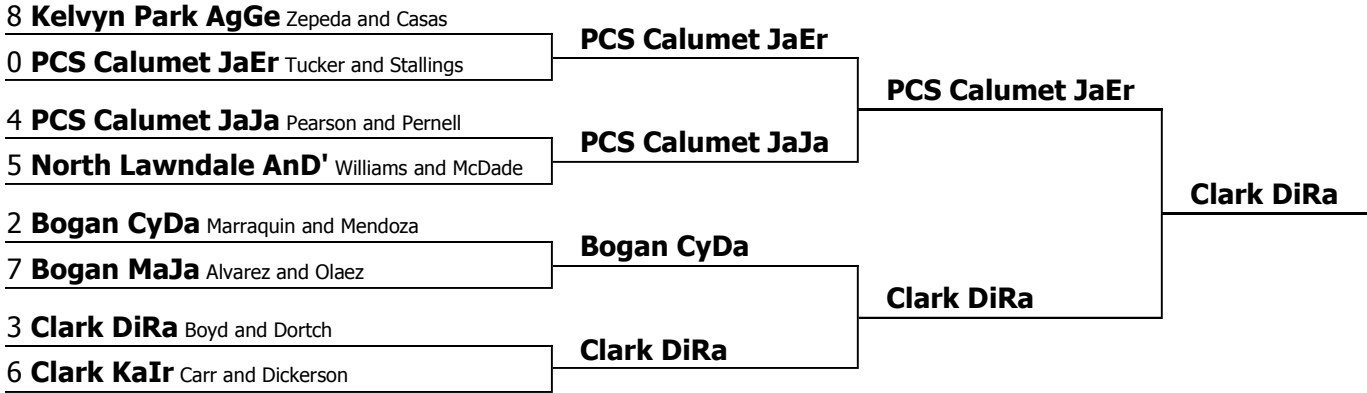

Chicago Debate League - T2 - AA
Varsity Policy Debate
Elimination round bracket

This tournament is being run using SpeechWire Tournament Services software - www.SpeechWire.com.
© 2004-2014 Ben Stewart - All Rights Reserved. SpeechWire version 4.20.001.