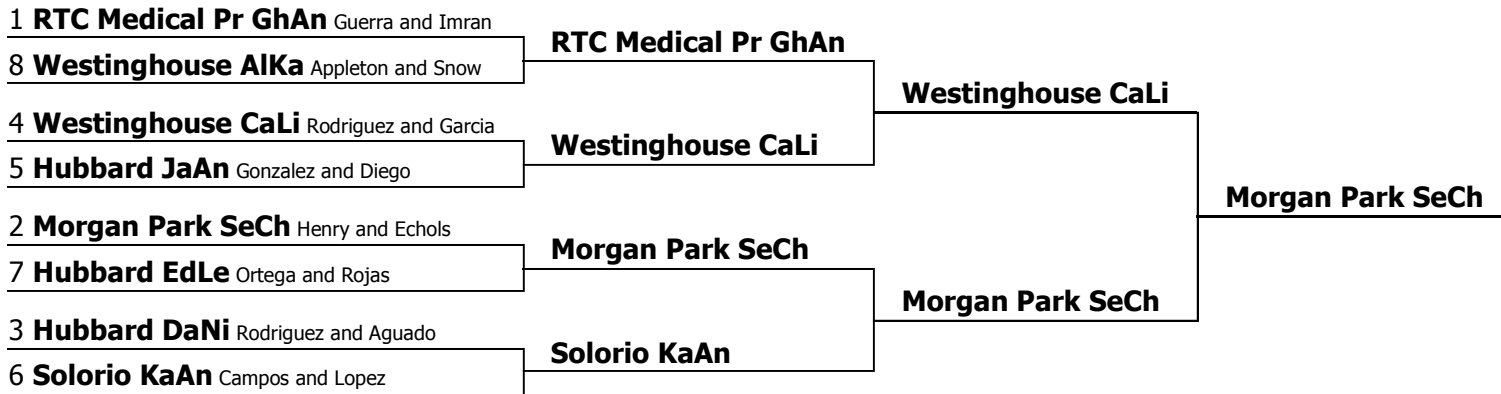

Chicago Debate League - T2 - A
JV Policy Debate
Elimination round bracket

This tournament is being run using SpeechWire Tournament Services software - www.SpeechWire.com.
 © 2004-2014 Ben Stewart - All Rights Reserved. SpeechWire version 4.20.001.