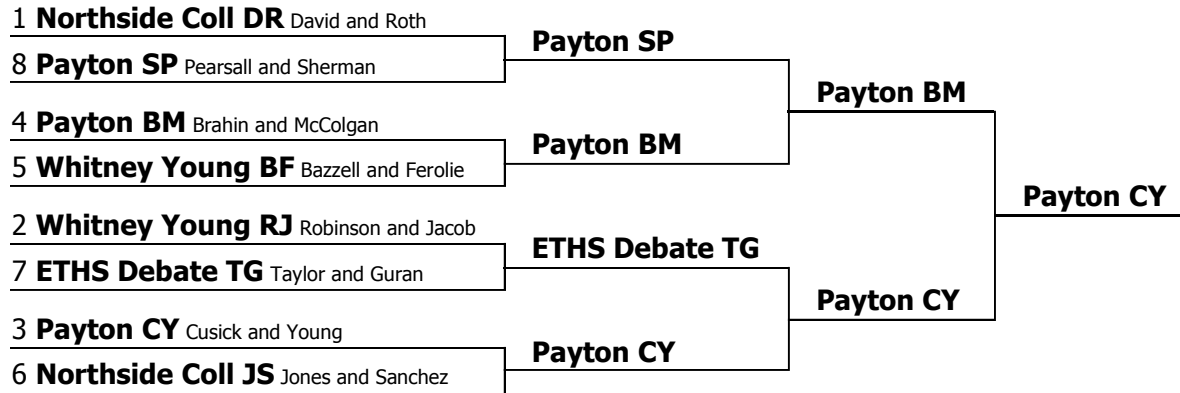

Chicago Debate League - T1 - RCC
Varsity Policy Debate
Elimination round bracket

This tournament is being run using SpeechWire Tournament Services software - www.SpeechWire.com.
© 2004-2014 Ben Stewart - All Rights Reserved. SpeechWire version 4.20.001.

Chicago Debate League - T1 - RCC
Novice Policy Debate
Competitors in order

Competitor	Record	Drop H/L	Opp. Wins	Points	Ranks	Opp. Opp. Wins	Results
Lane Tech KS (Lane Tech) David Kraemer and Naomi Sanchez	5-0	168.10	16.00	280.60	19.00	63.00	1st
Payton CR (Payton) Adam Clark and Jake Reichl	4-1	173.60	13.00	288.10	20.00	65.00	2nd
Lane Tech RH (Lane Tech) Taylor Roberts and Abdu Hytrek	4-1	168.60	14.00	284.10	18.00	72.50	3rd
Northside Coll KZ (Northside College Prep Debate) Justin Ziegelmueller and Vivekae Kim	4-1	166.70	13.00	277.70	20.00	68.50	4th
Payton KW (Payton) Micah Weese and Grace Kleinaitis	4-1	166.00	12.00	277.00	22.00	68.00	5th
Whitney Young GP (Whitney Young Debate) Diana Pham and Karen Gekker	3-2	172.10	15.00	287.40	19.00	63.00	6th
Payton YW (Payton) Hyun Sik Yang and Aidan Williams	3-2	171.00	13.00	283.50	27.00	60.00	7th
Lane Tech DC (Lane Tech) Lucy Caldwell and Begimai Djanybek	3-2	169.20	10.00	280.30	21.00	67.50	8th
Whitney Young CB (Whitney Young Debate) Ivan Cambier-Unruh and Dejashana Boyd	3-2	168.00	15.00	280.40	23.00	61.00	9th
Northside Coll GS (Northside College Prep Debate) Amanda Gomez and Ian Slaby	3-2	167.00	13.00	278.00	28.00	66.00	10th
Lane Tech ICmG (Lane Tech) Lily Craelius and Maeve Gilbert	3-2	166.70	10.00	278.70	24.00	66.00	11th
Lane Tech CR (Lane Tech) Ethan Croitoru and Sam Russo	3-2	165.80	12.00	276.60	22.00	70.50	12th
U. of Chicago ZC (U. of Chicago Lab School) Myra Ziad and Olivia Cheng	3-2	165.70	12.00	276.20	25.00	60.00	13th

This tournament is being run using SpeechWire Tournament Services software - www.SpeechWire.com.
© 2004-2014 Ben Stewart - All Rights Reserved. SpeechWire version 4.20.001.