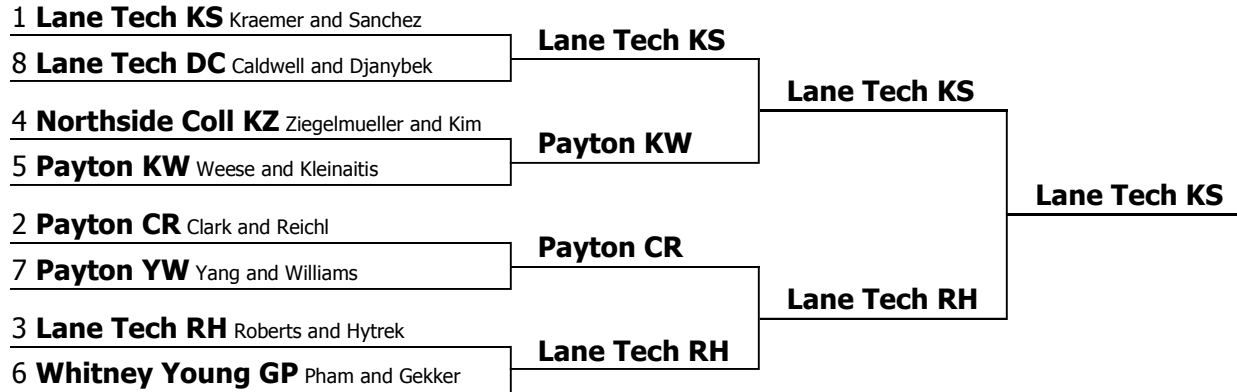

Chicago Debate League - T1 - RCC
Novice Policy Debate
Elimination round bracket

This tournament is being run using SpeechWire Tournament Services software - www.SpeechWire.com.
© 2004-2014 Ben Stewart - All Rights Reserved. SpeechWire version 4.20.001.