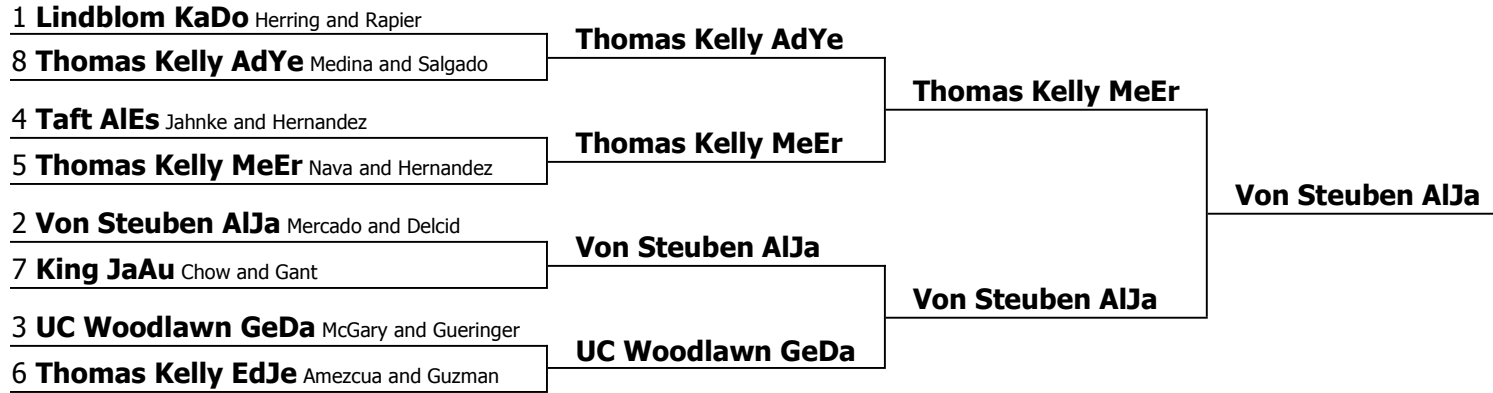

Chicago Debate League - T1 - LCC
Varsity Policy Debate
Elimination round bracket

This tournament is being run using SpeechWire Tournament Services software - www.SpeechWire.com.
© 2004-2013 Ben Stewart - All Rights Reserved. SpeechWire version 4.19.002.