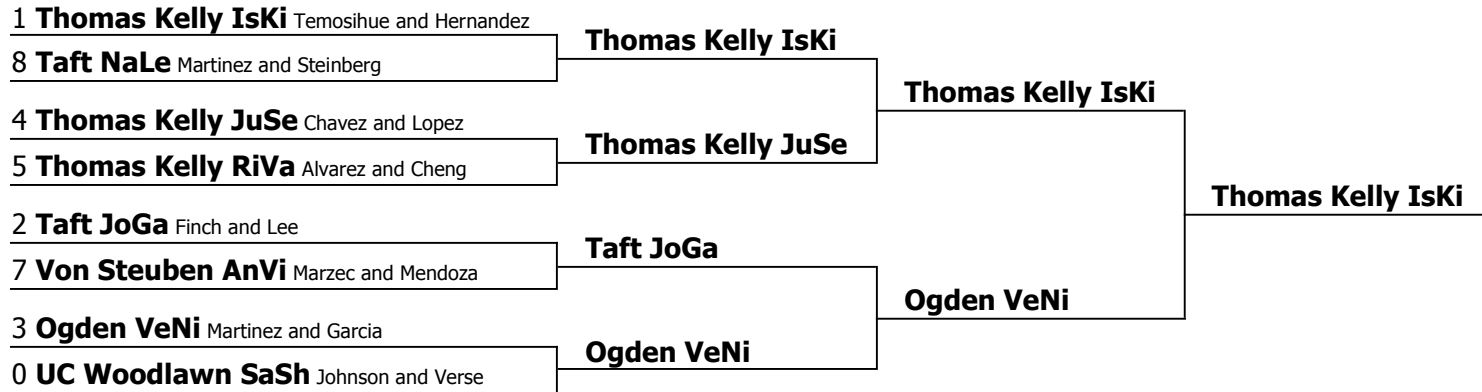

Chicago Debate League - T1 - LCC
JV Policy Debate
Elimination round bracket

This tournament is being run using SpeechWire Tournament Services software - www.SpeechWire.com.
 © 2004-2013 Ben Stewart - All Rights Reserved. SpeechWire version 4.19.002.