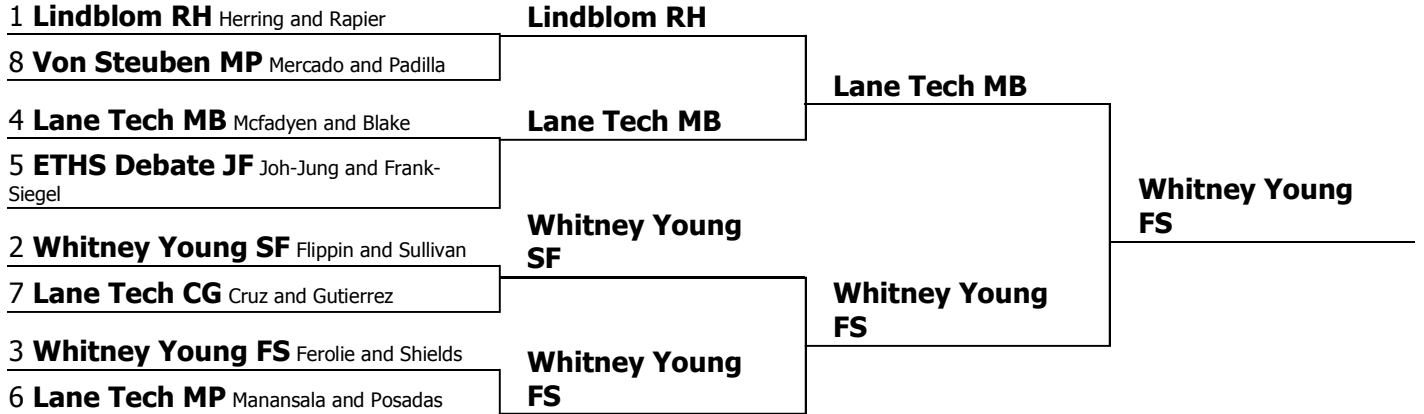

Chicago Debate League - T2 - RCC/LCC
Varsity Policy Debate
Elimination round bracket

This tournament is being run using SpeechWire Tournament Services software - www.SpeechWire.com.
© 2004-2014 Ben Stewart - All Rights Reserved. SpeechWire version 4.20.001.