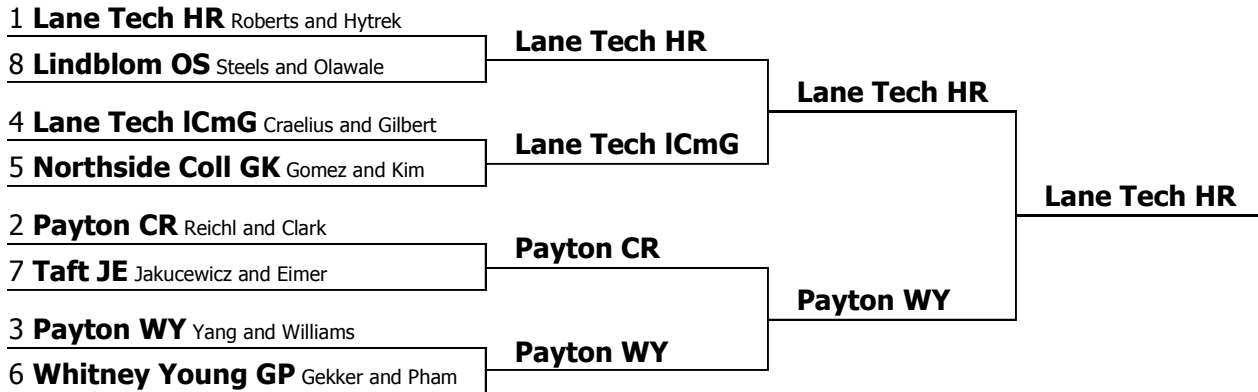

**Chicago Debate League - T2 - RCC/LCC**  
**Novice Policy Debate**  
**Elimination round bracket**

This tournament is being run using SpeechWire Tournament Services software - [www.SpeechWire.com](http://www.SpeechWire.com).  
 © 2004-2014 Ben Stewart - All Rights Reserved. SpeechWire version 4.20.001.