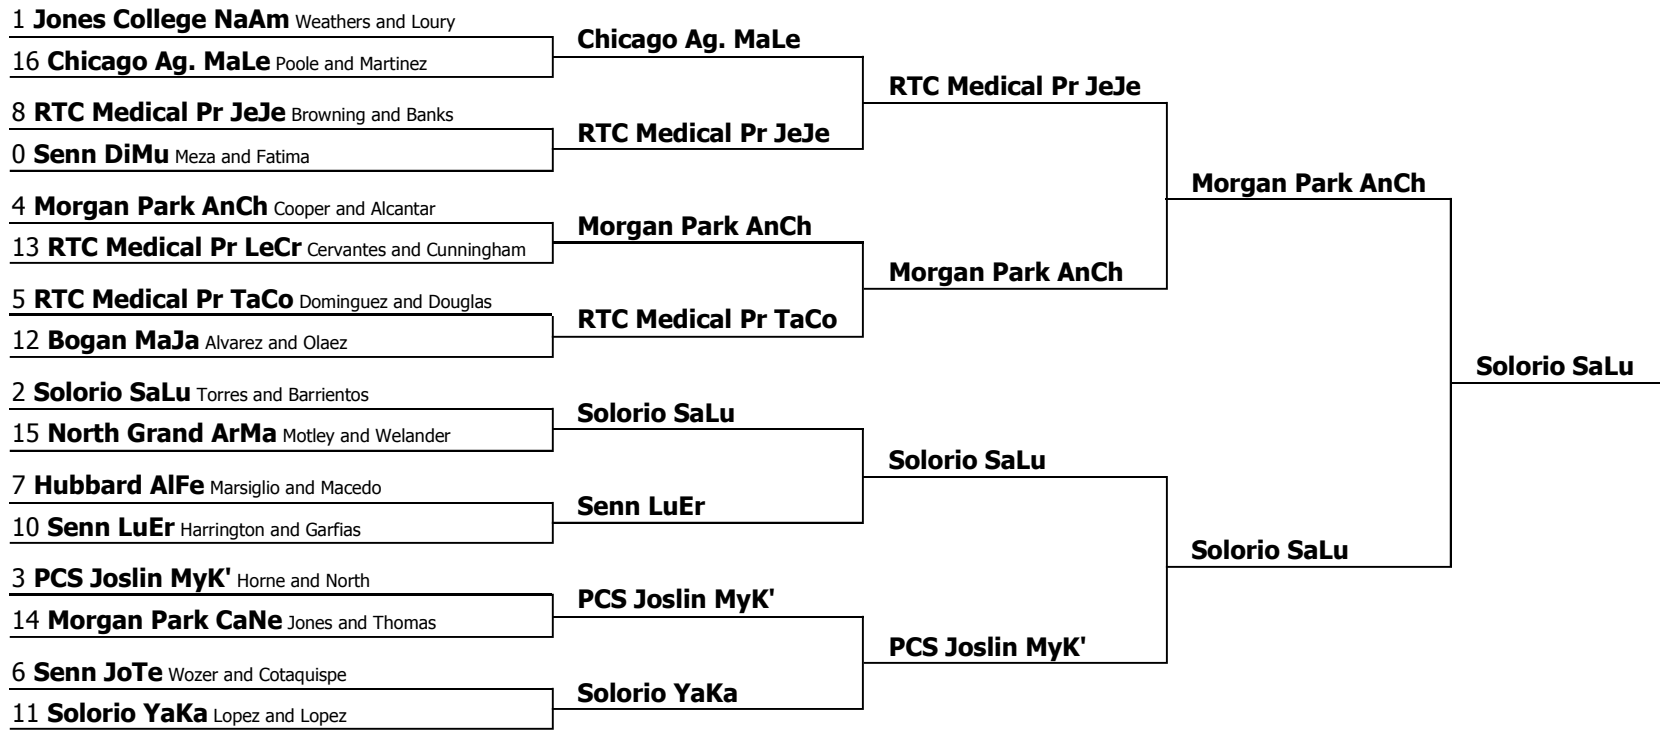

Chicago Debate League - T3 - 'A'/'AA'
Varsity 2-Person Policy Debate
Elimination round bracket

This tournament is being run using SpeechWire Tournament Services software - www.SpeechWire.com.
© 2004-2014 Ben Stewart - All Rights Reserved. SpeechWire version 4.20.001.