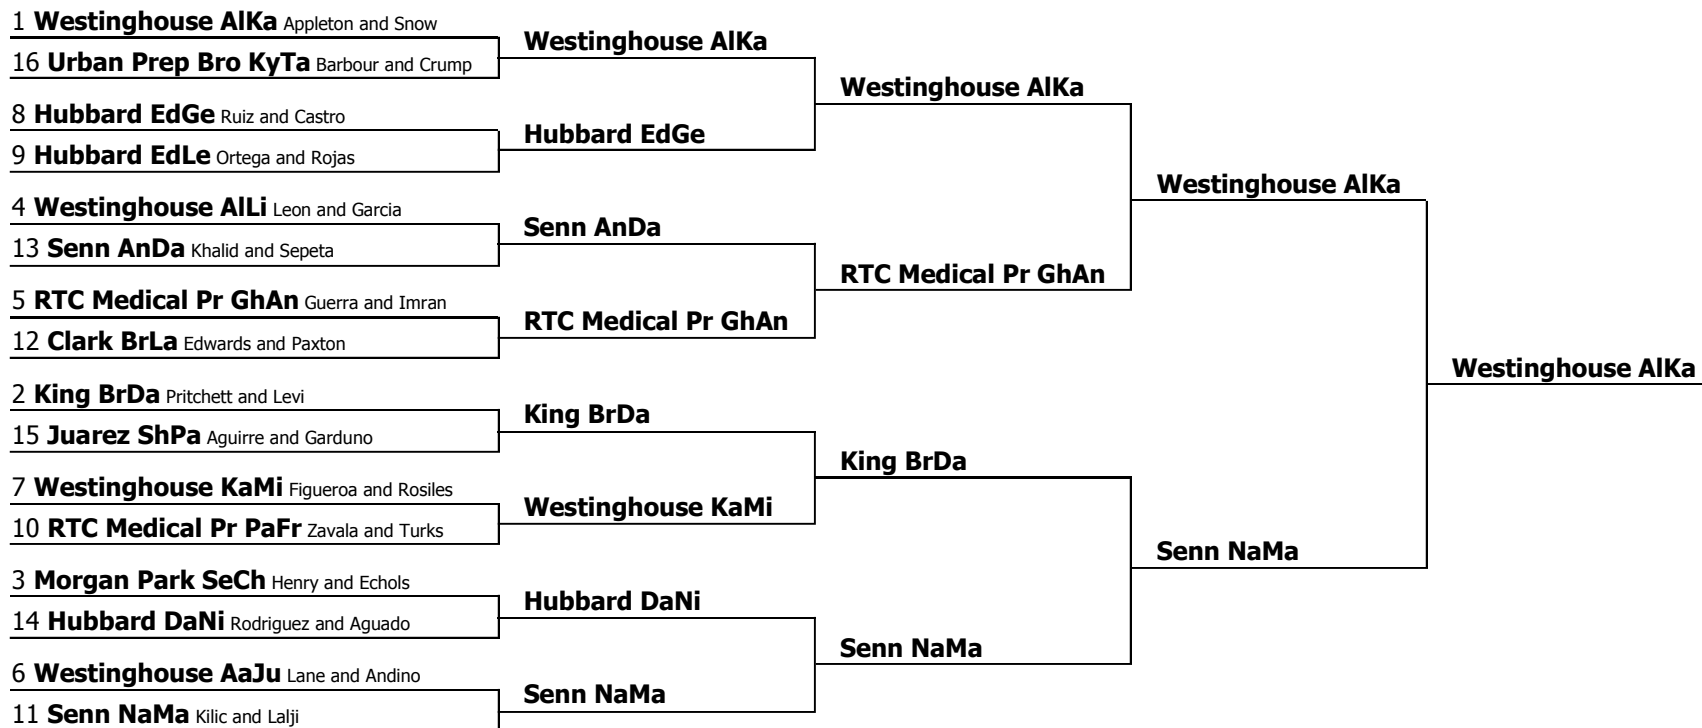

Chicago Debate League - T3 - 'A'/'AA'

JV 2-Person Policy Debate

Elimination round bracket

This tournament is being run using SpeechWire Tournament Services software - www.SpeechWire.com.
© 2004-2014 Ben Stewart - All Rights Reserved. SpeechWire version 4.20.001.