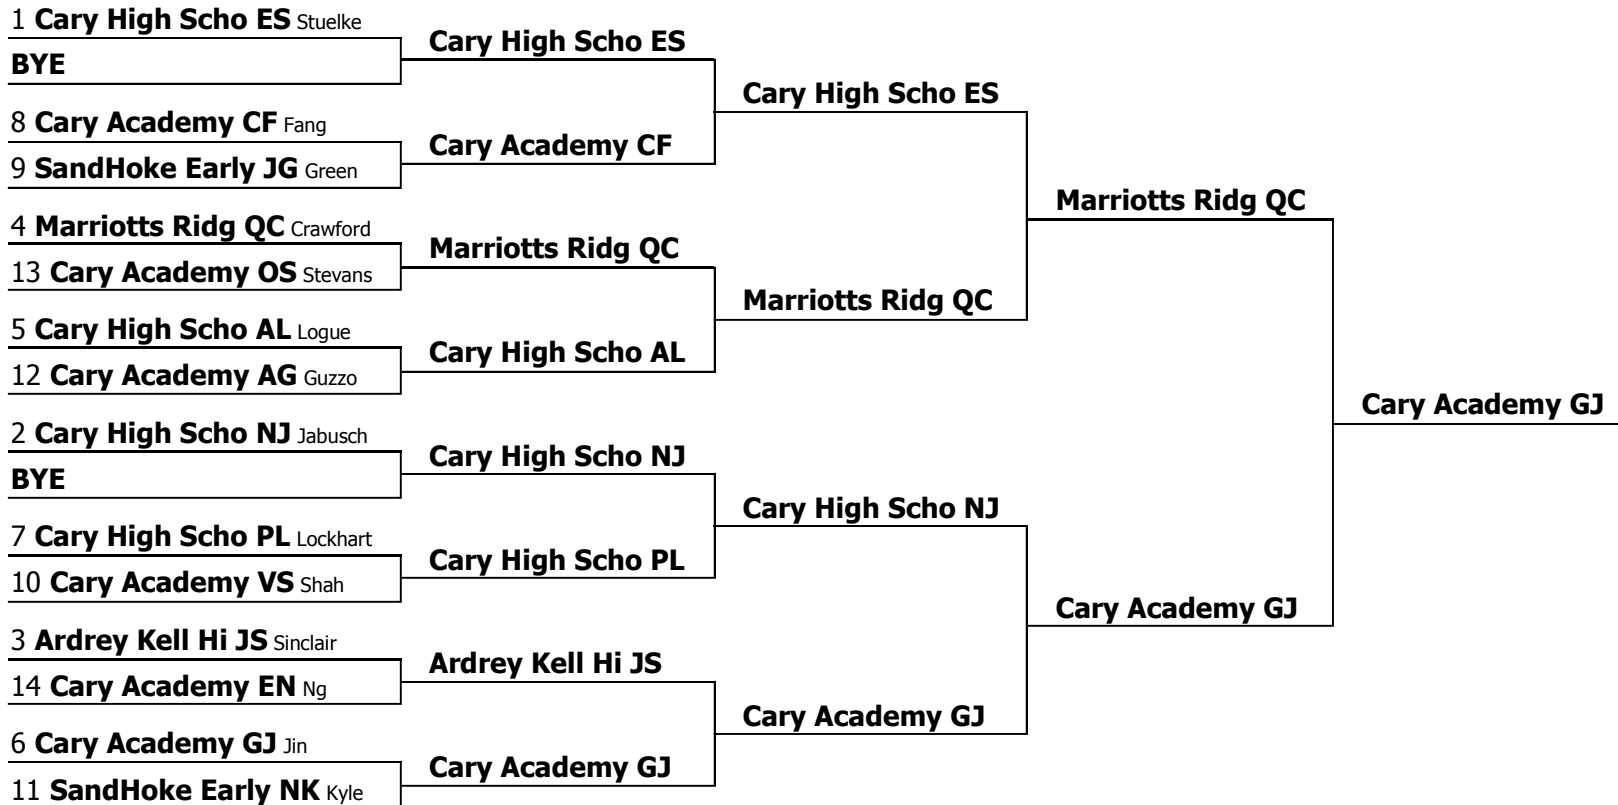

Cavalier Invitational 2017
Public Forum Debate
Competitors in order

Competitor	Record	Head to Head	Opp. Wins	Drop H/L	Points	J Var	Results
Cary Academy AL (Cary Academy) Hern Lim and Katrine Andersen	3-3		15.00	110.50	165.50	-0.2208	21st
Woods Charter OL (Woods Charter School) Mitchell O'Connor and Mason Laney	2-4		19.00	108.00	163.00	-0.4907	22nd
Cary Academy AS (Cary Academy) Ava Autry and Caroline Spancake	2-4		18.00	110.00	165.00	-0.4905	23rd
William G. Enl KG (William G. Enloe High School) Subhag Kotrannavar and Kavin Govindarajan	2-4		18.00	104.00	156.00	-0.9136	24th
C E Jordan Hig OJ (C E Jordan High School) Aidan O'Connell and Aminah Jenkins	2-4		15.00	109.50	164.50	-0.4694	25th
William G. Enl PW (William G. Enloe High School) Sahil Patel and Colin Wang	2-4		14.00	105.00	158.00	-0.8997	26th
William G. Enl GS (William G. Enloe High School) Aditi Gupta and Ananya Seelam	2-4		12.00	106.60	159.60	-1.1964	27th
William G. Enl BM (William G. Enloe High School) Ambika Bhatt and Gargi Mahadeshwar	1-5		15.00	107.00	160.00	-0.7104	28th
Charlotte Lati SF (Charlotte Latin School) Justin Smith and Connor Fultz	1-5		14.00	102.00	155.00	-0.8832	29th
Research Trian RH (Research Triangle High School) Darshan Raj and Jonathan Hayden	1-4		14.00	80.00	133.00	-1.2400	30th
SandHoke Early AD (SandHoke Early College) Madison Alexander and Elyssa Daniels	1-5		13.20	102.80	154.80	-1.3177	31st

This tournament is being run using SpeechWire Tournament Services software - www.SpeechWire.com.
© 2004-2017 Ben Stewart - All Rights Reserved. SpeechWire version 4.21.006.

Cavalier Invitational 2017
Lincoln Douglas Debate
Elimination round bracket