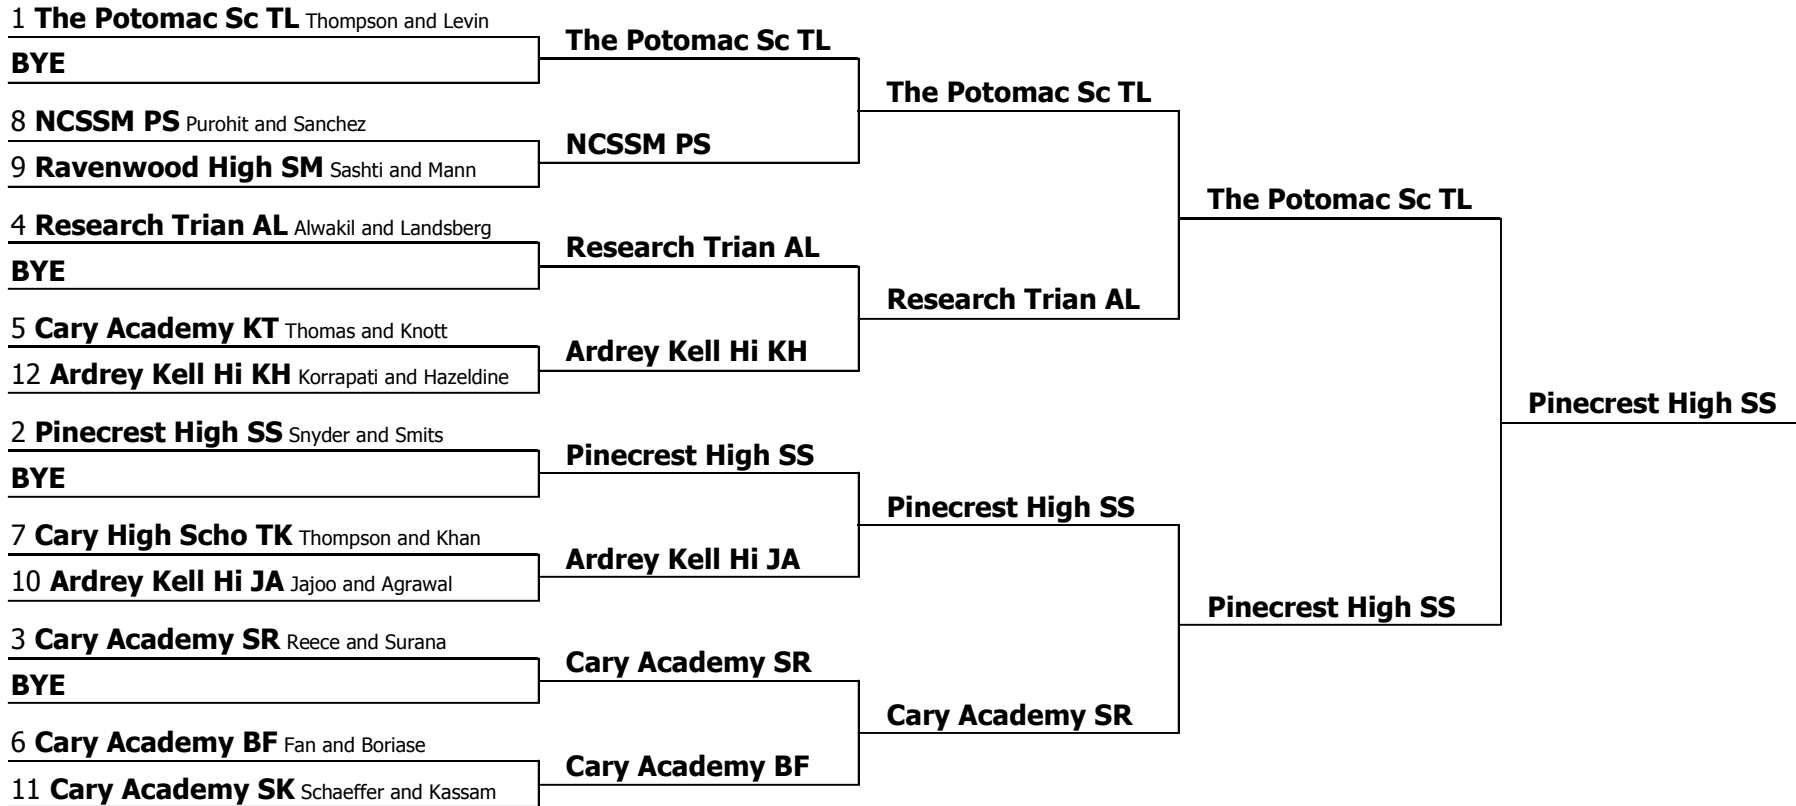

Cavalier Invitational 2017 Public Forum Debate Elimination round bracket

This tournament is being run using SpeechWire Tournament Services software - www.SpeechWire.com.
© 2004-2017 Ben Stewart - All Rights Reserved. SpeechWire version 4.21.006.