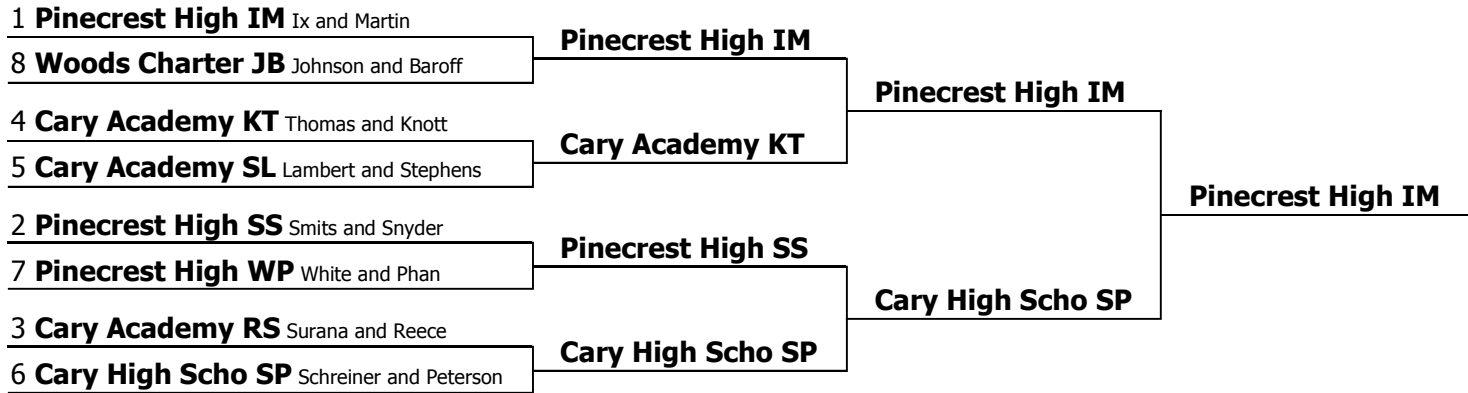

Cavalier Invitational 2016
Public Forum Debate
Elimination round bracket

This tournament is being run using SpeechWire Tournament Services software - www.SpeechWire.com.
© 2004-2016 Ben Stewart - All Rights Reserved. SpeechWire version 4.21.003.