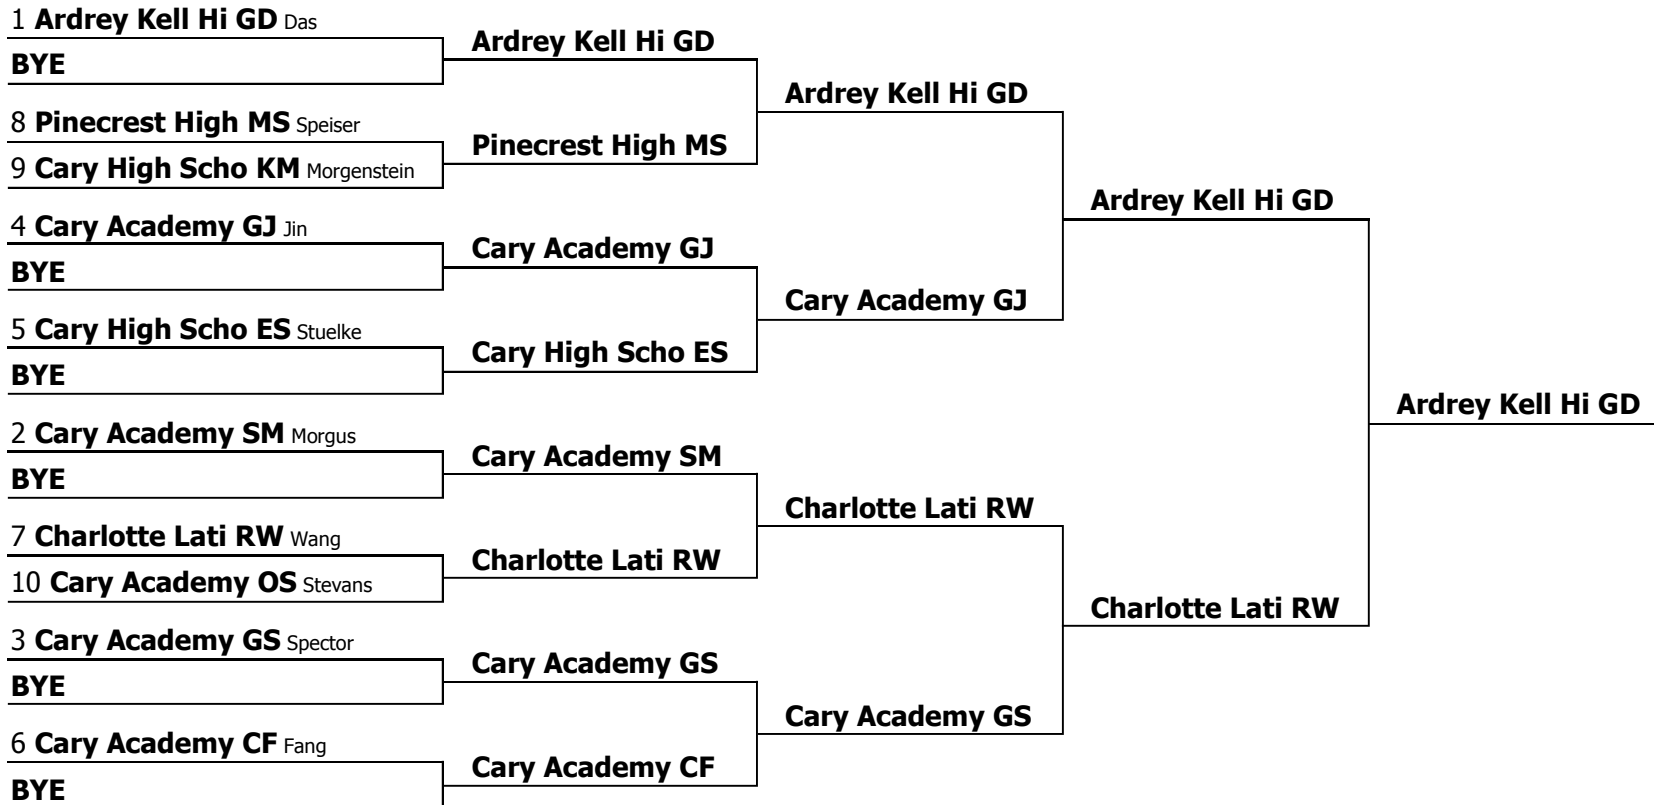

Cavalier Invitational 2016
Lincoln Douglas Debate
Elimination round bracket