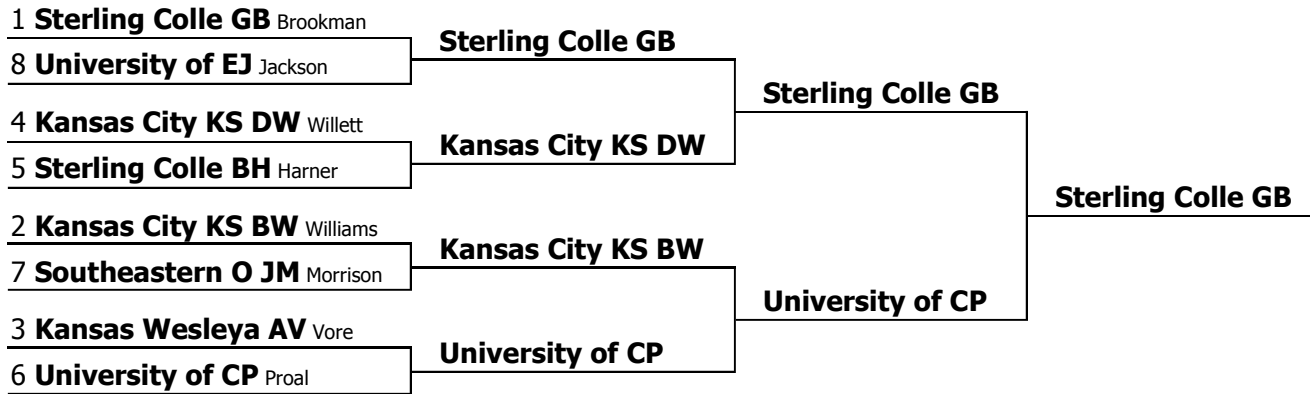

Cameron Christmas Classic - Fri/Sat - West Texas
Lincoln Douglas Debate
Elimination round bracket

This tournament is being run using SpeechWire Tournament Services software - www.SpeechWire.com.
© 2004-2016 Ben Stewart - All Rights Reserved. SpeechWire version 4.21.006.