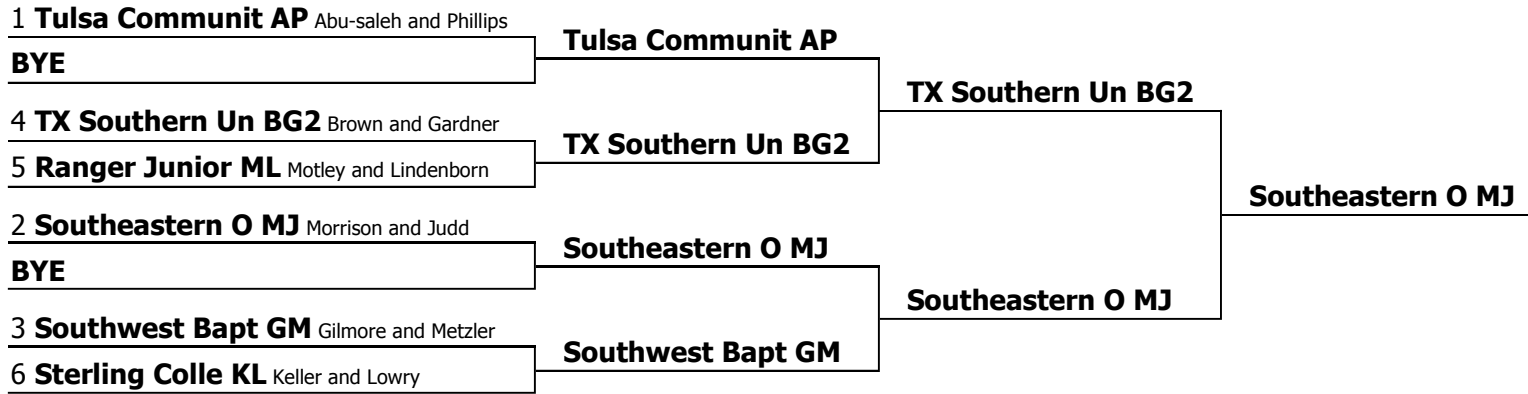

Cameron Christmas Classic - Fri/Sat - West Texas

Nov Parli

Elimination round bracket

This tournament is being run using SpeechWire Tournament Services software - www.SpeechWire.com.
© 2004-2016 Ben Stewart - All Rights Reserved. SpeechWire version 4.21.006.