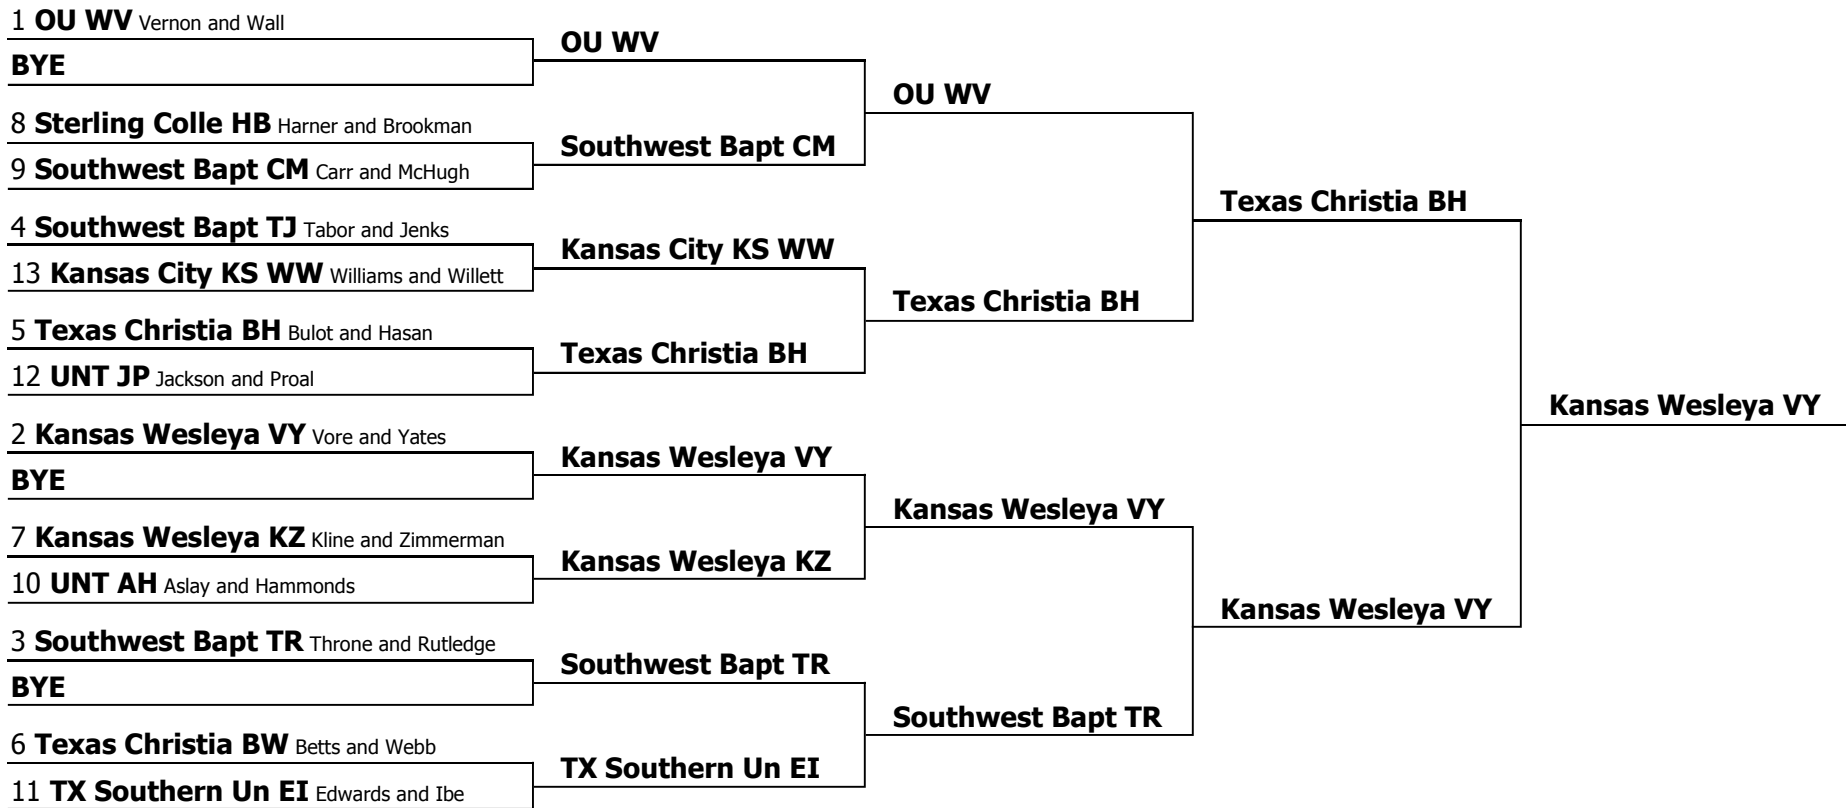

Cameron Christmas Classic - Fri/Sat - West Texas
Parliamentary Debate
Elimination round bracket

This tournament is being run using SpeechWire Tournament Services software - www.SpeechWire.com.
© 2004-2016 Ben Stewart - All Rights Reserved. SpeechWire version 4.21.006.