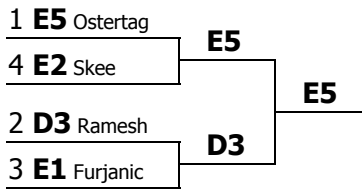

BGSU SuperHERO Theme Swing II
International Public Debate
Elimination round bracket

This tournament is being run using SpeechWire Tournament Services software - www.SpeechWire.com.
© 2004-2020 Ben Stewart - All Rights Reserved. SpeechWire version 4.22.000.